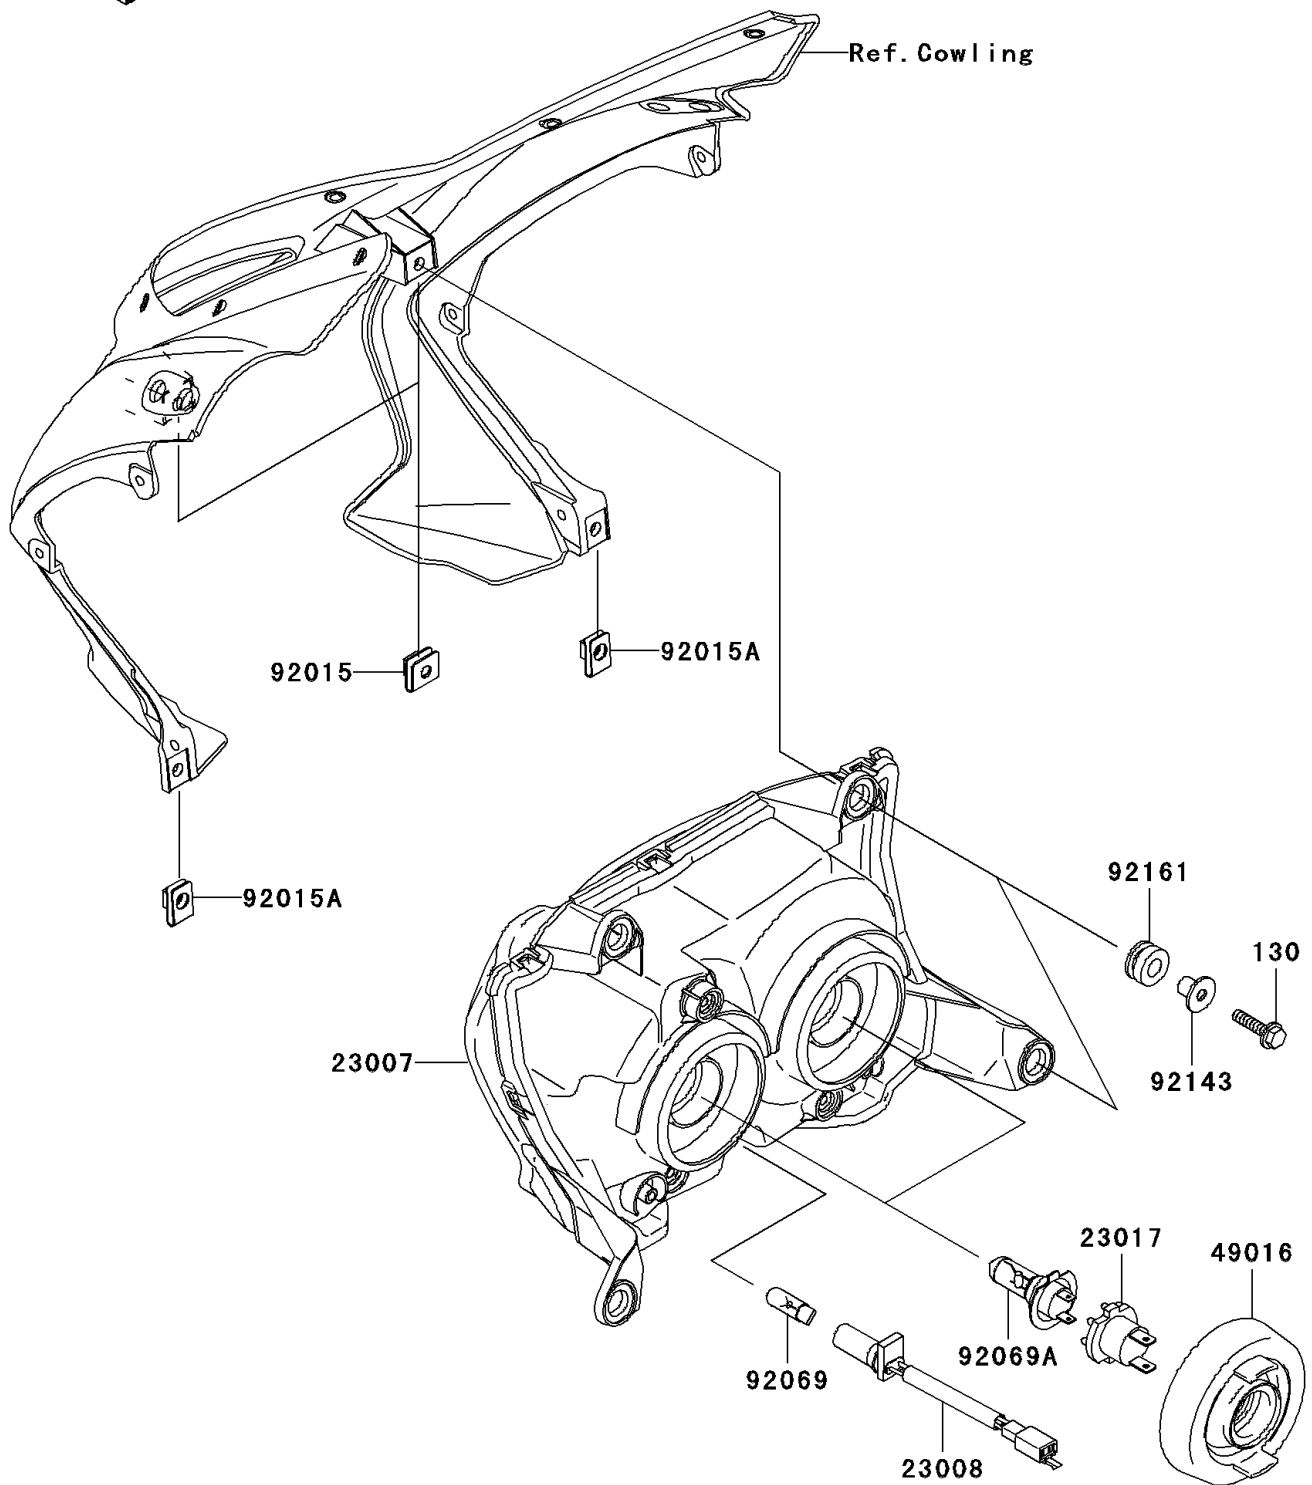

2006 Z750S

PARTS DIAGRAM

Headlight(s)

F2710

2006 Z750S

PARTS LIST

Headlight(s)

Kawasaki

Let the Good Times Roll®

ITEM NAME

PART NUMBER

QUANTITY
