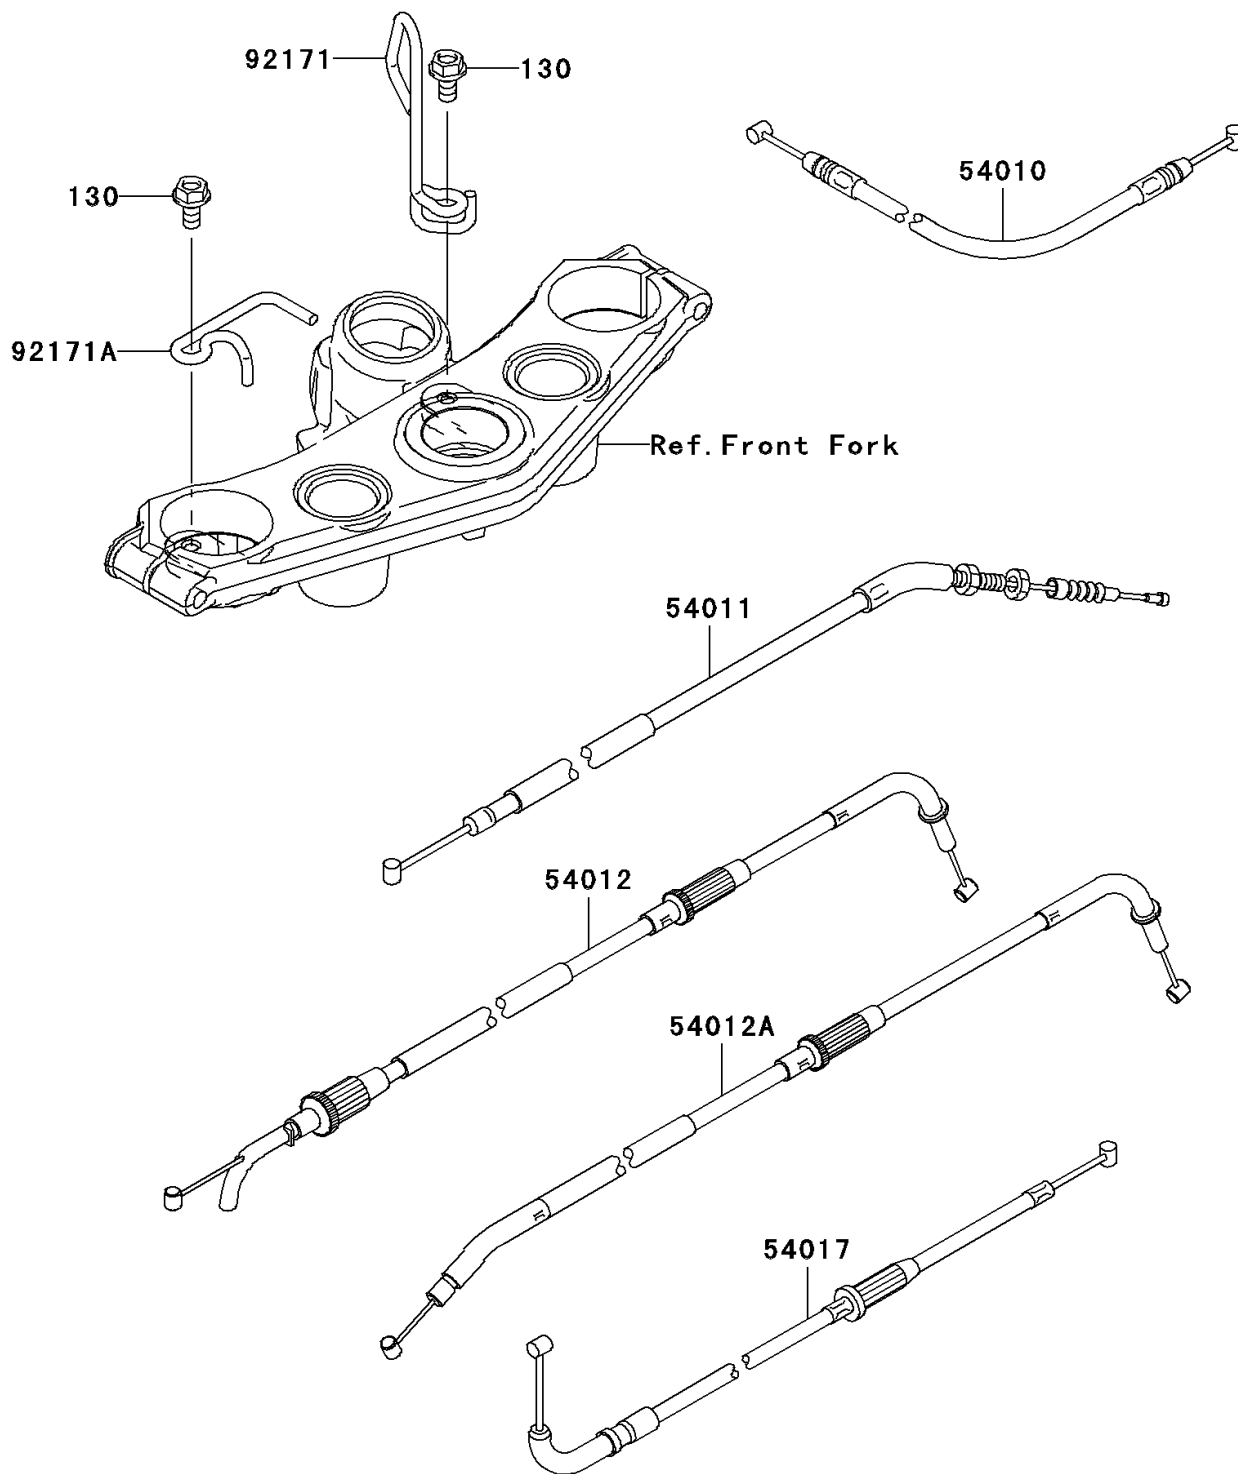

2006 Z750S

PARTS DIAGRAM

Cables

F2540

2006 Z750S

PARTS LIST

Cables

ITEM NAME

PART NUMBER

QUANTITY
