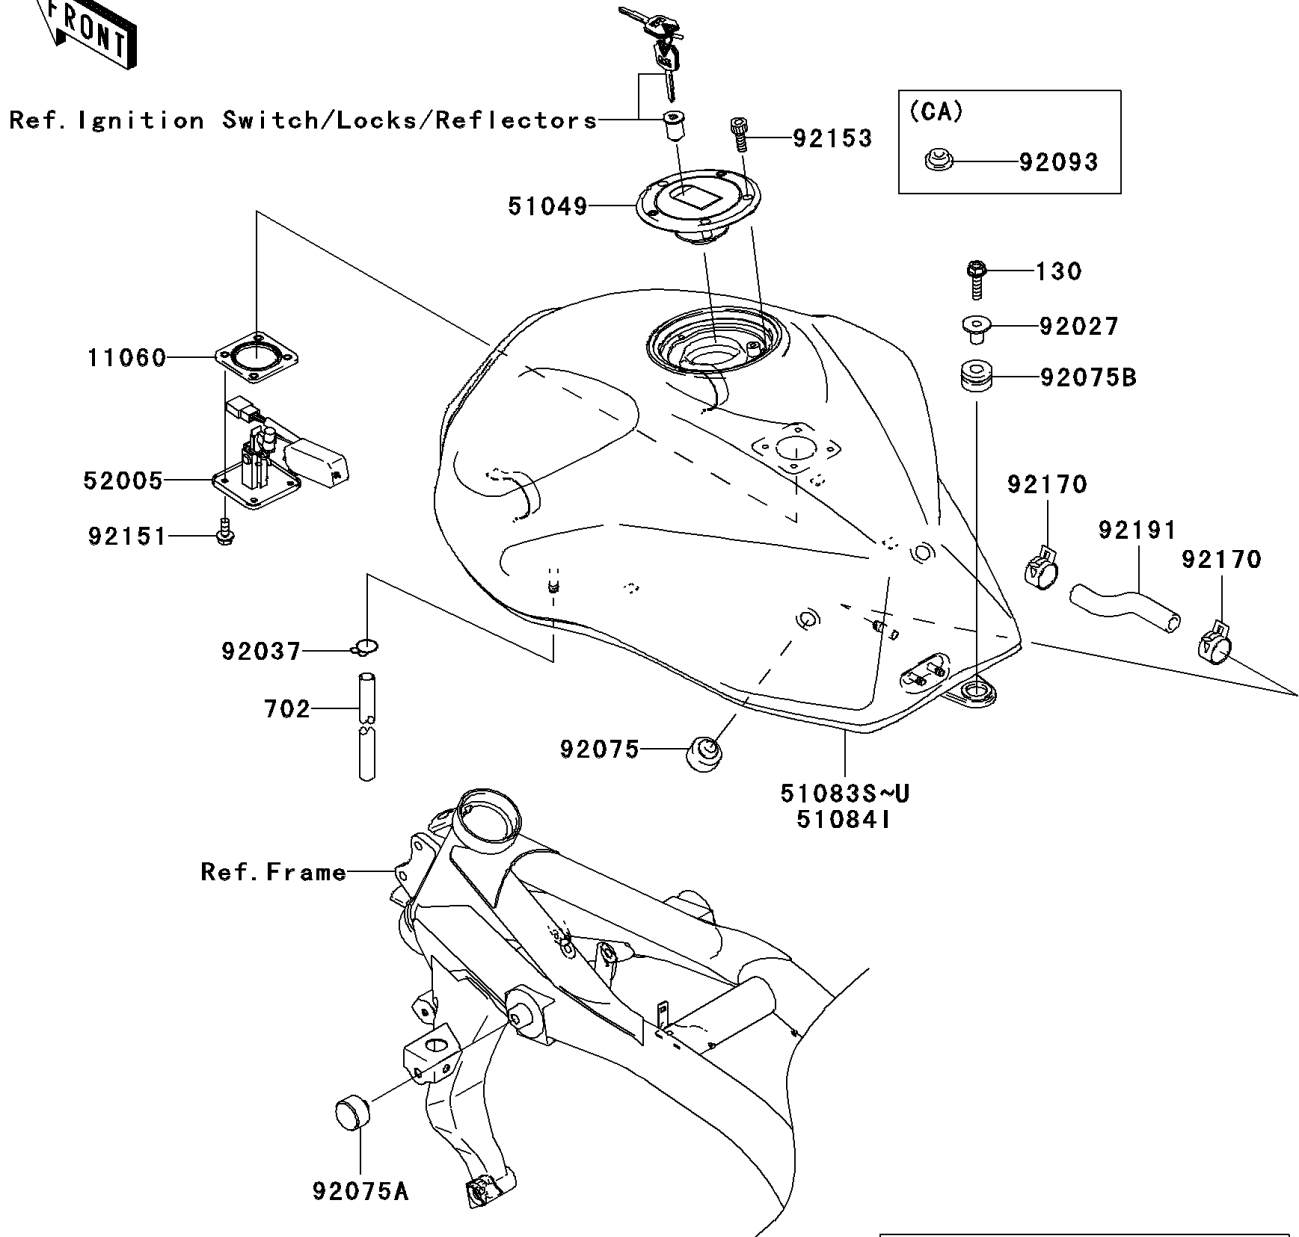

## PARTS DIAGRAM

### Fuel Tank

F2410

(CA)

92093

(51083S~U)  
(51084I)

(51083S/U)	Black
(51083T)	Blue
(51084I)	Silver

WD

## PARTS LIST

### Fuel Tank

**ITEM NAME**

**PART NUMBER**

**QUANTITY**

---