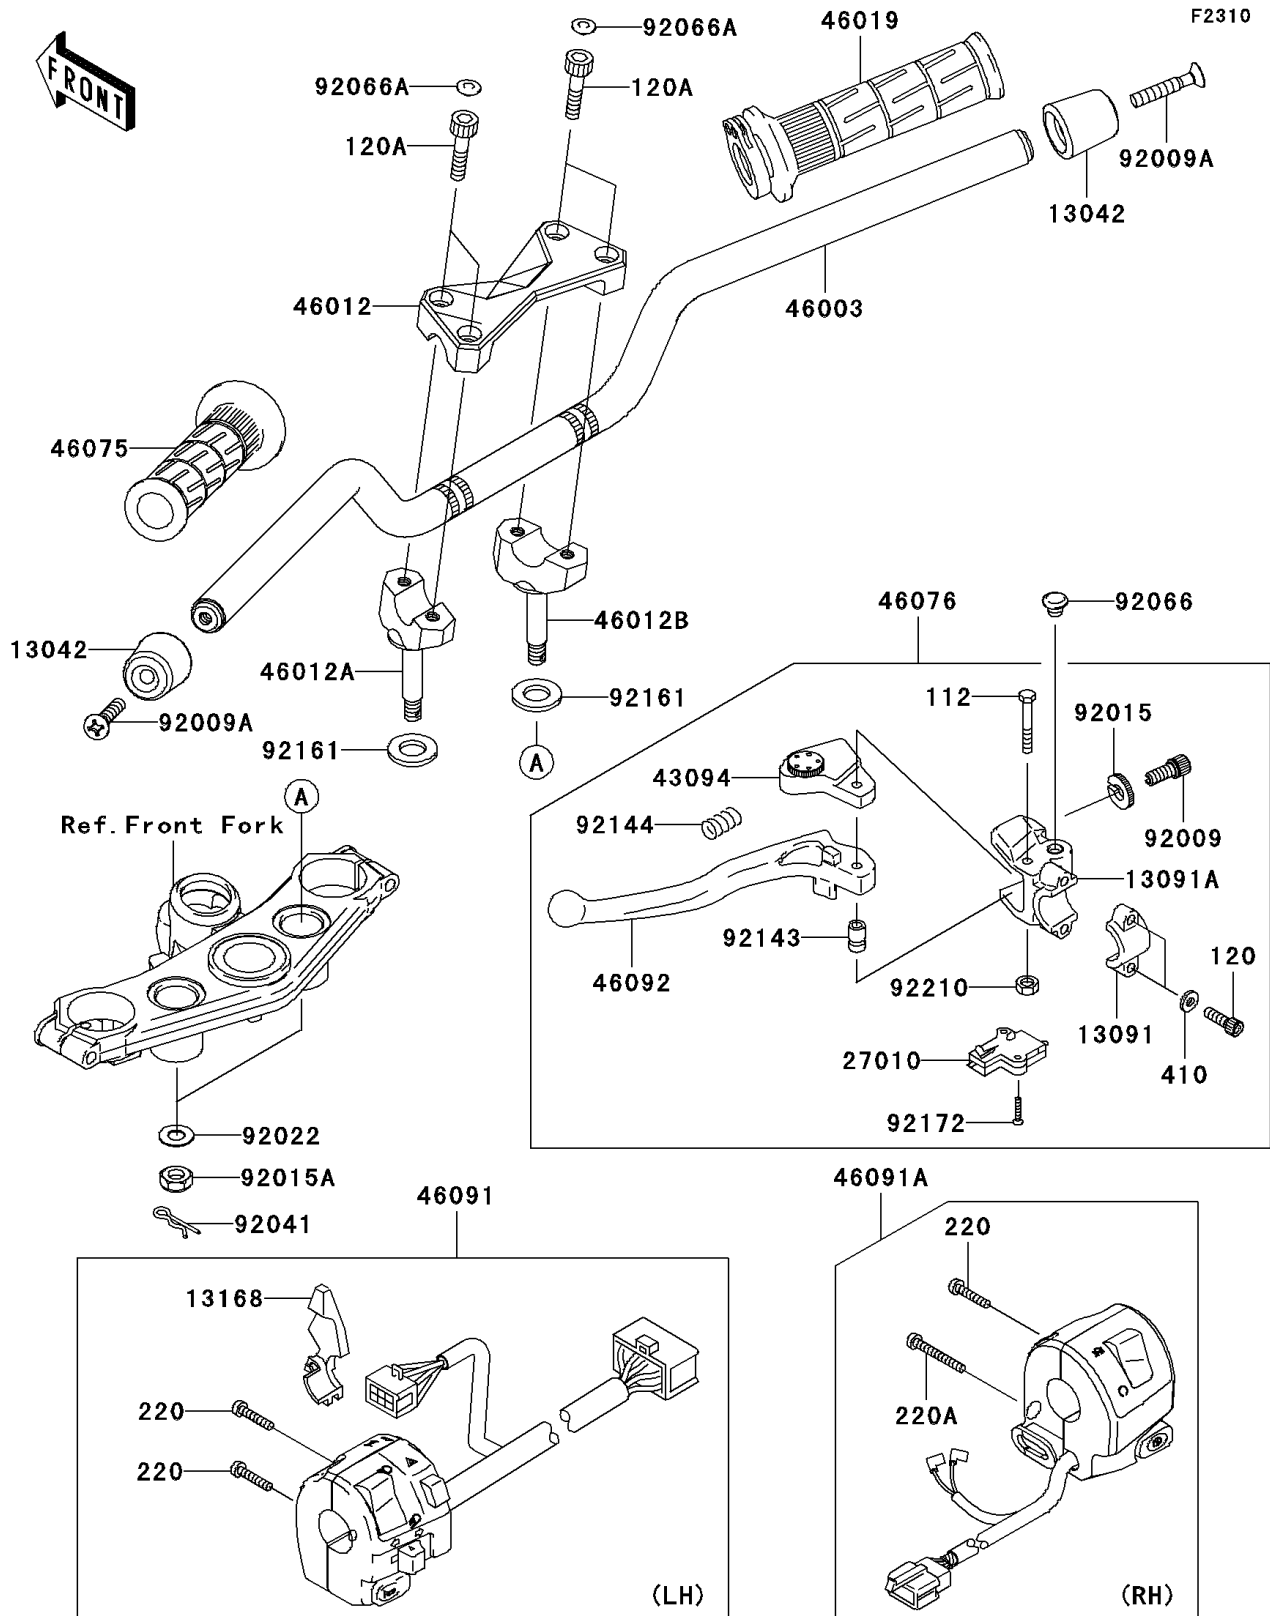

2006 Z750S

PARTS DIAGRAM

Handlebar

2006 Z750S

PARTS LIST

Handlebar

Kawasaki

Let the Good Times Roll®

ITEM NAME

PART NUMBER

QUANTITY
