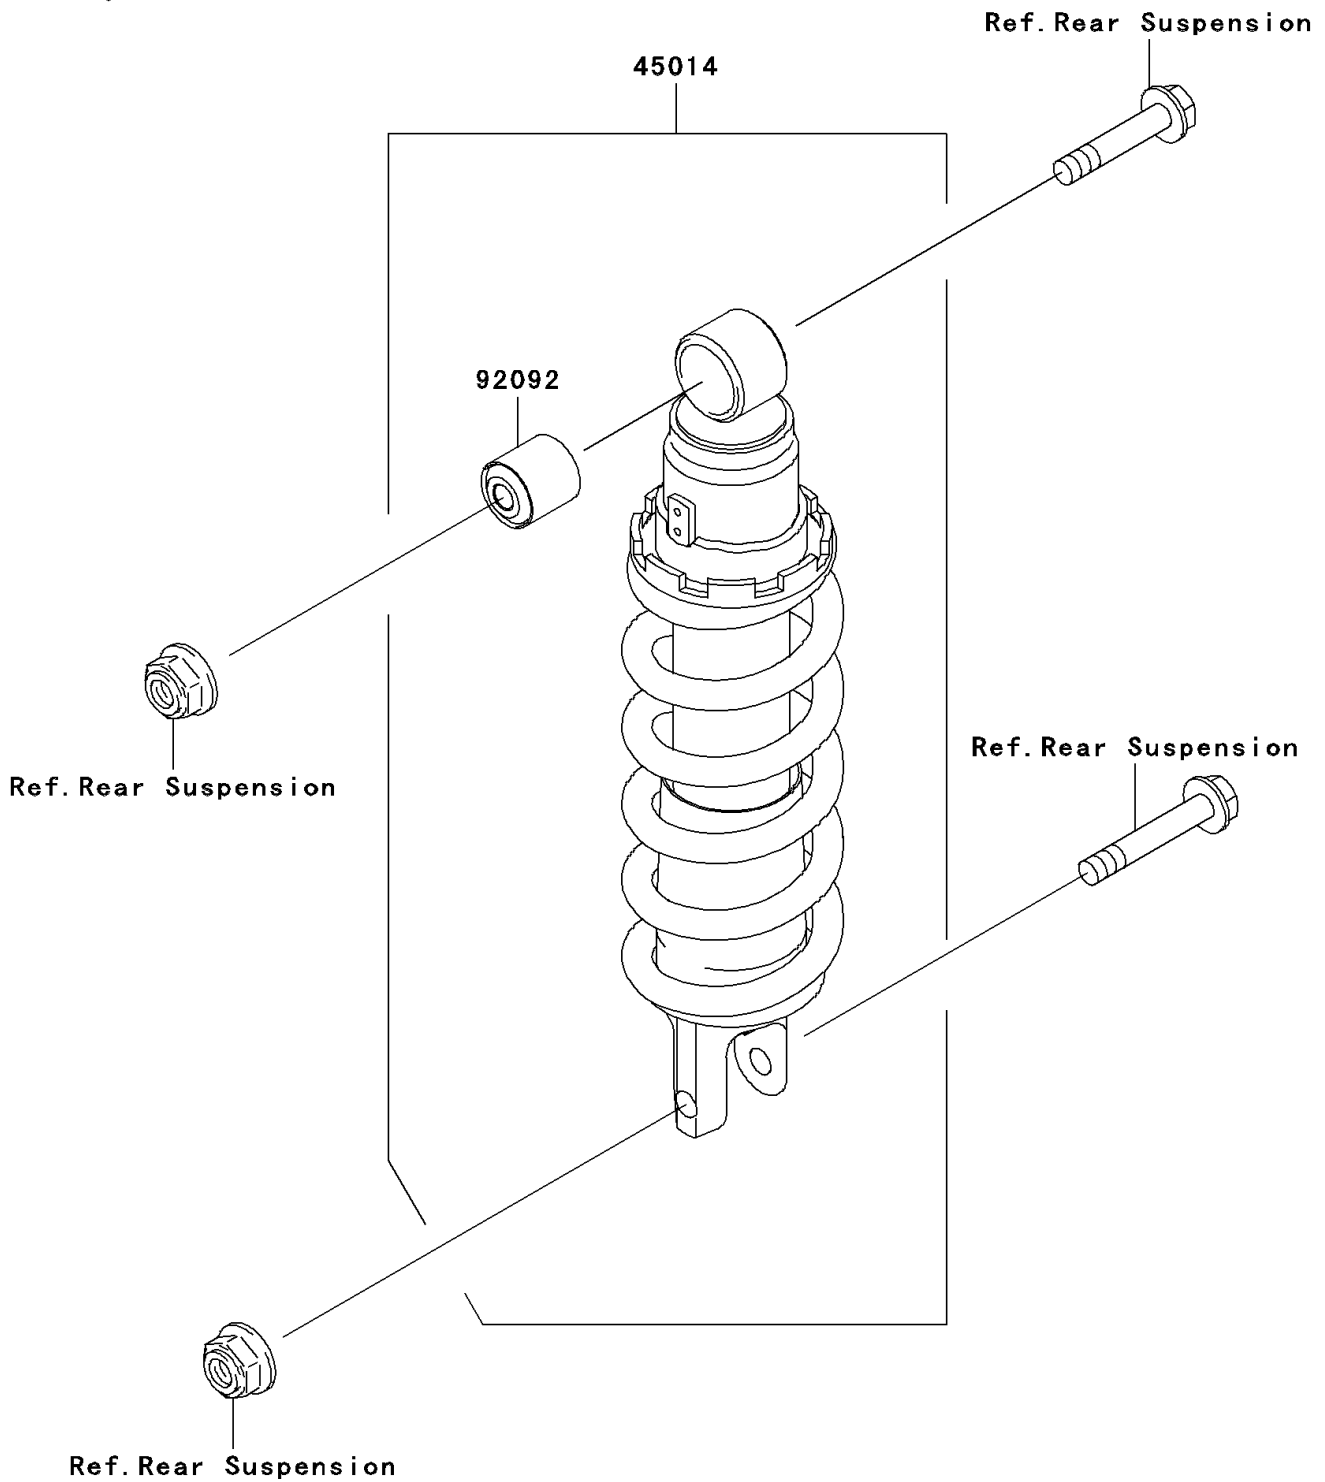

2006 Z750S

PARTS DIAGRAM

Shock Absorber(s)

F2280

2006 Z750S

PARTS LIST

Shock Absorber(s)

ITEM NAME	PART NUMBER	QUANTITY
SHOCKABSORBER (Ref # 45014)	45014-0080	1
BUSHING-RUBBER (Ref # 92092)	92092-1058	1