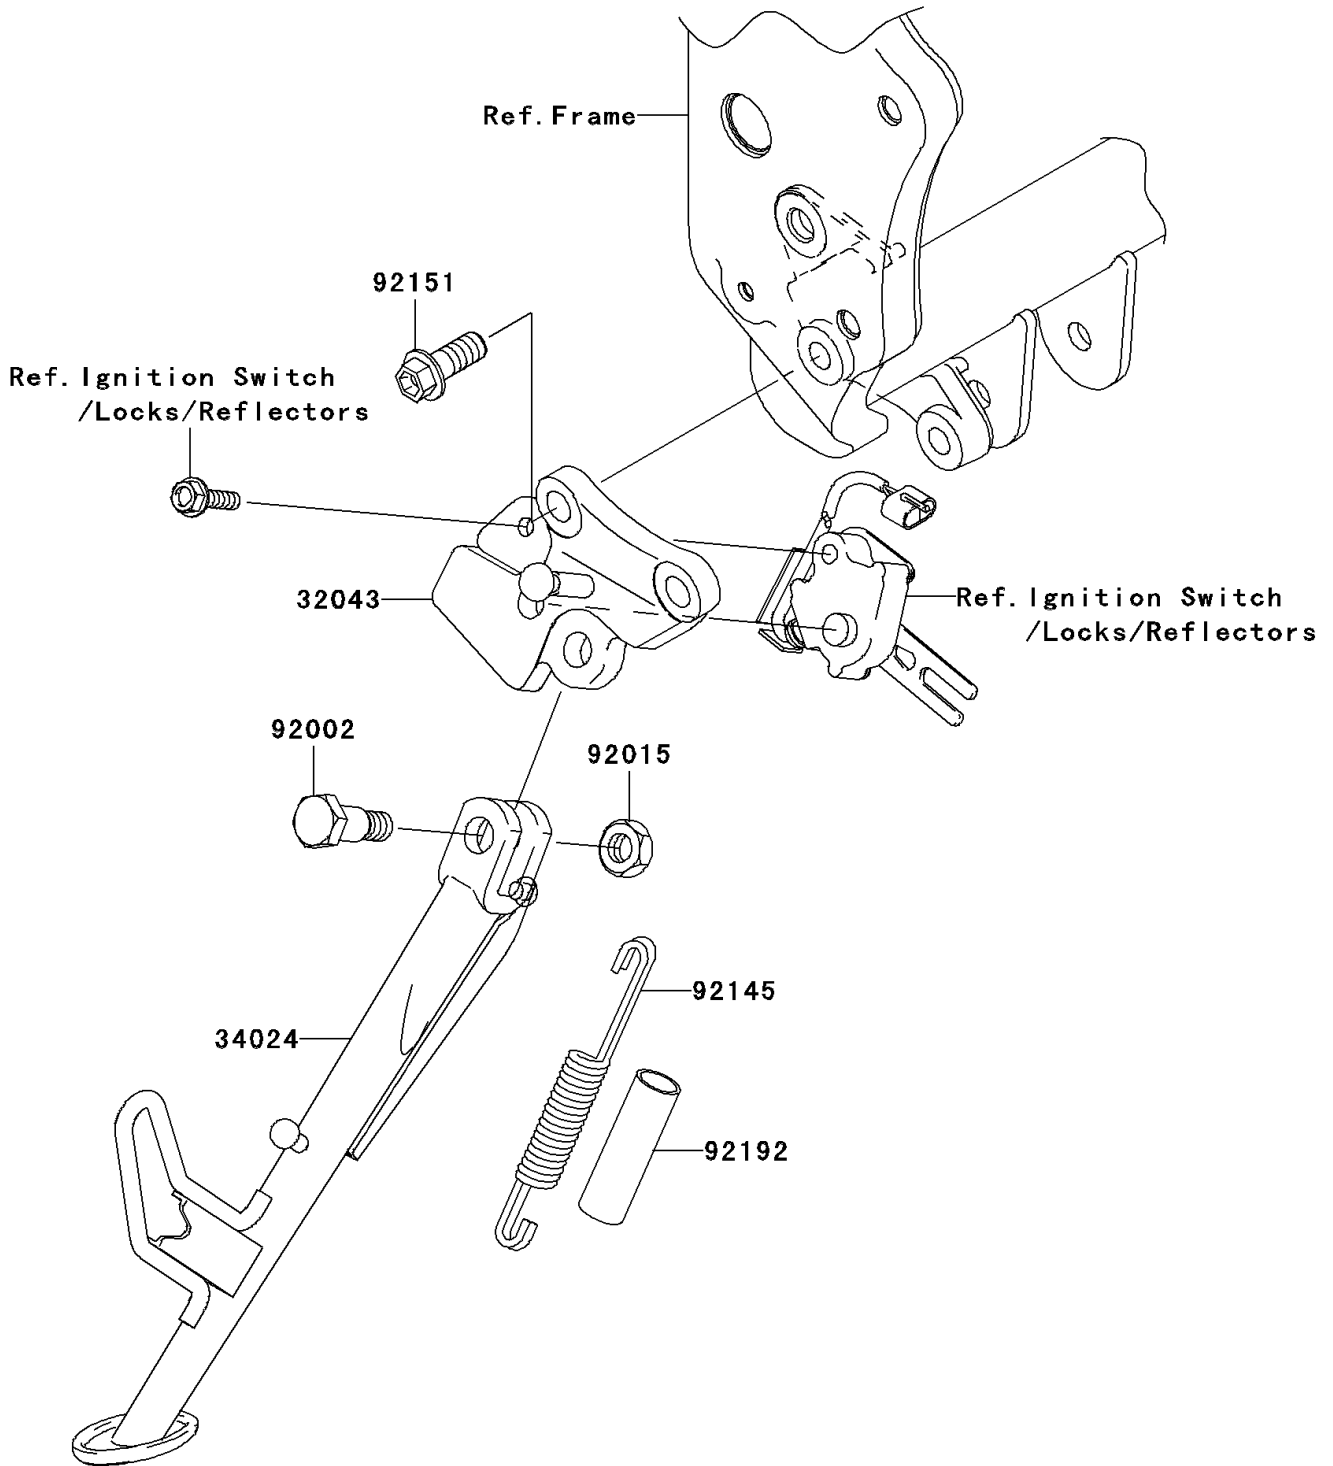

2006 Z750S

PARTS DIAGRAM

Stand(s)

F2190

2006 Z750S

PARTS LIST

Stand(s)

Kawasaki

Let the Good Times Roll®

ITEM NAME

PART NUMBER

QUANTITY
