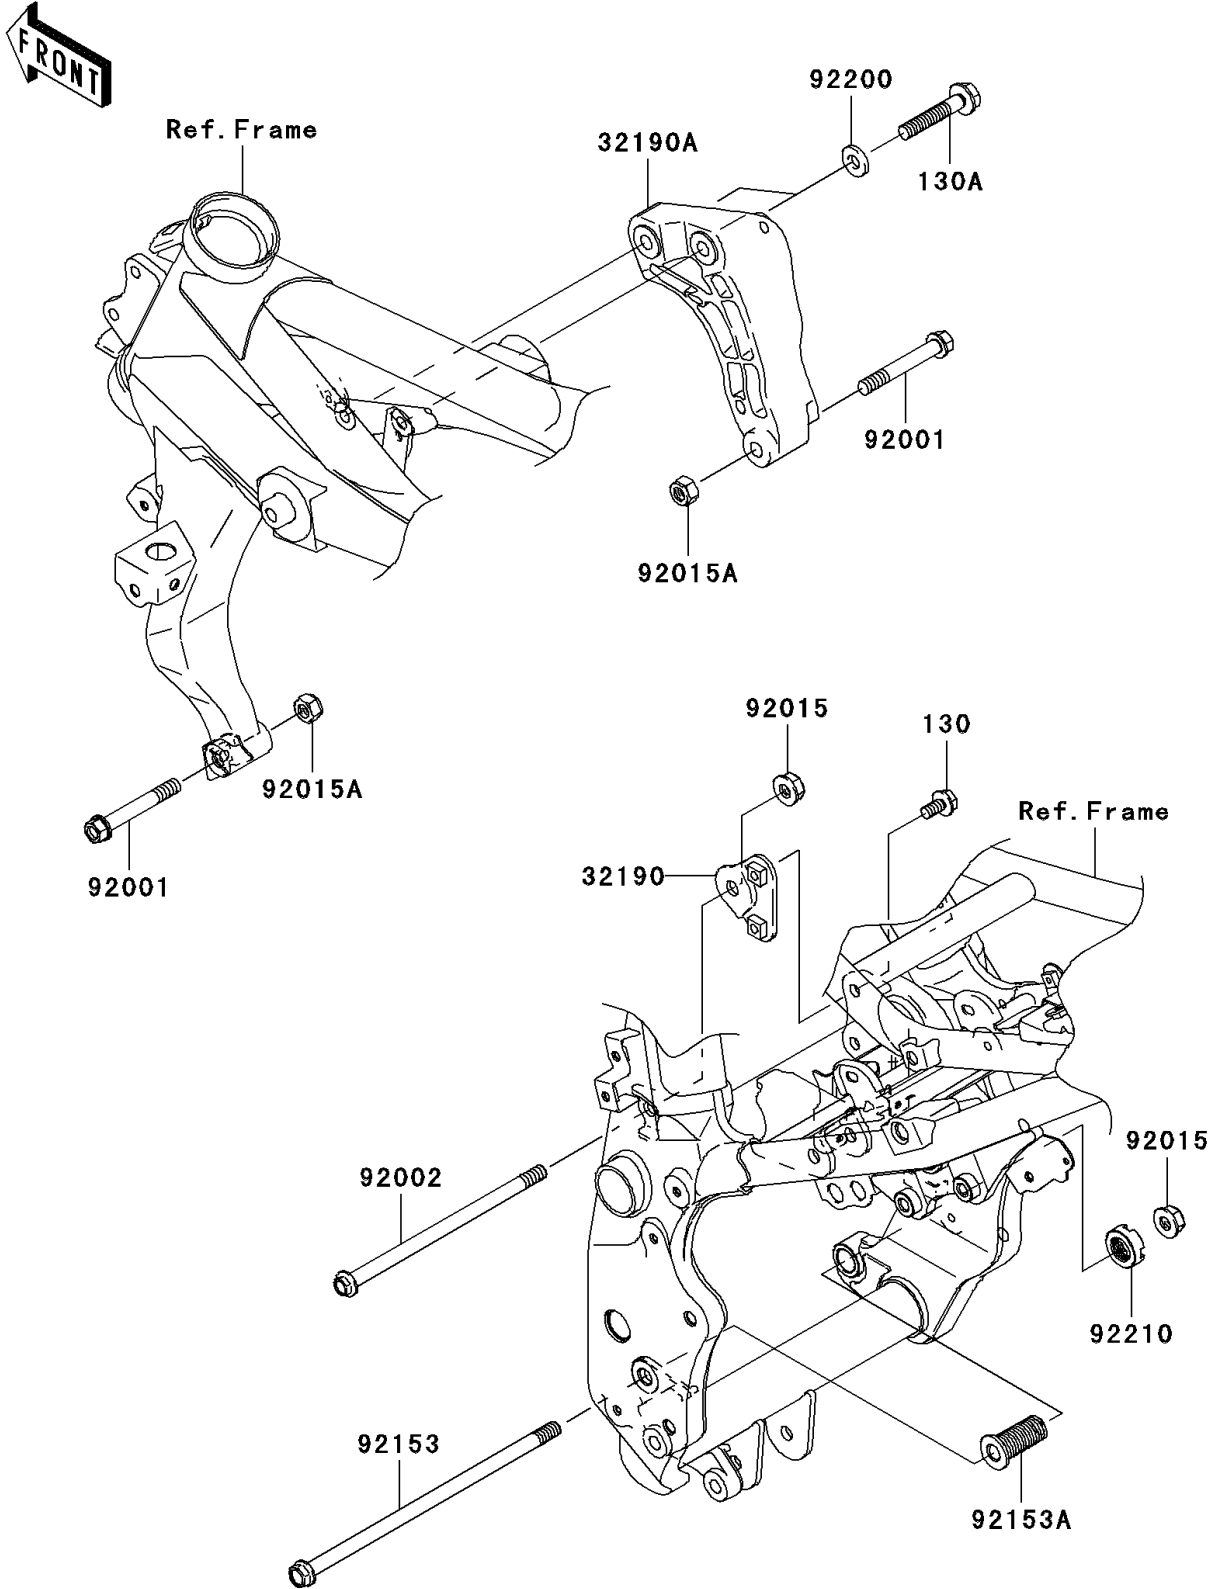

2006 Z750S

PARTS DIAGRAM

Engine Mount

F2122

2006 Z750S

PARTS LIST

Engine Mount

Kawasaki

Let the Good Times Roll®

ITEM NAME

PART NUMBER

QUANTITY
