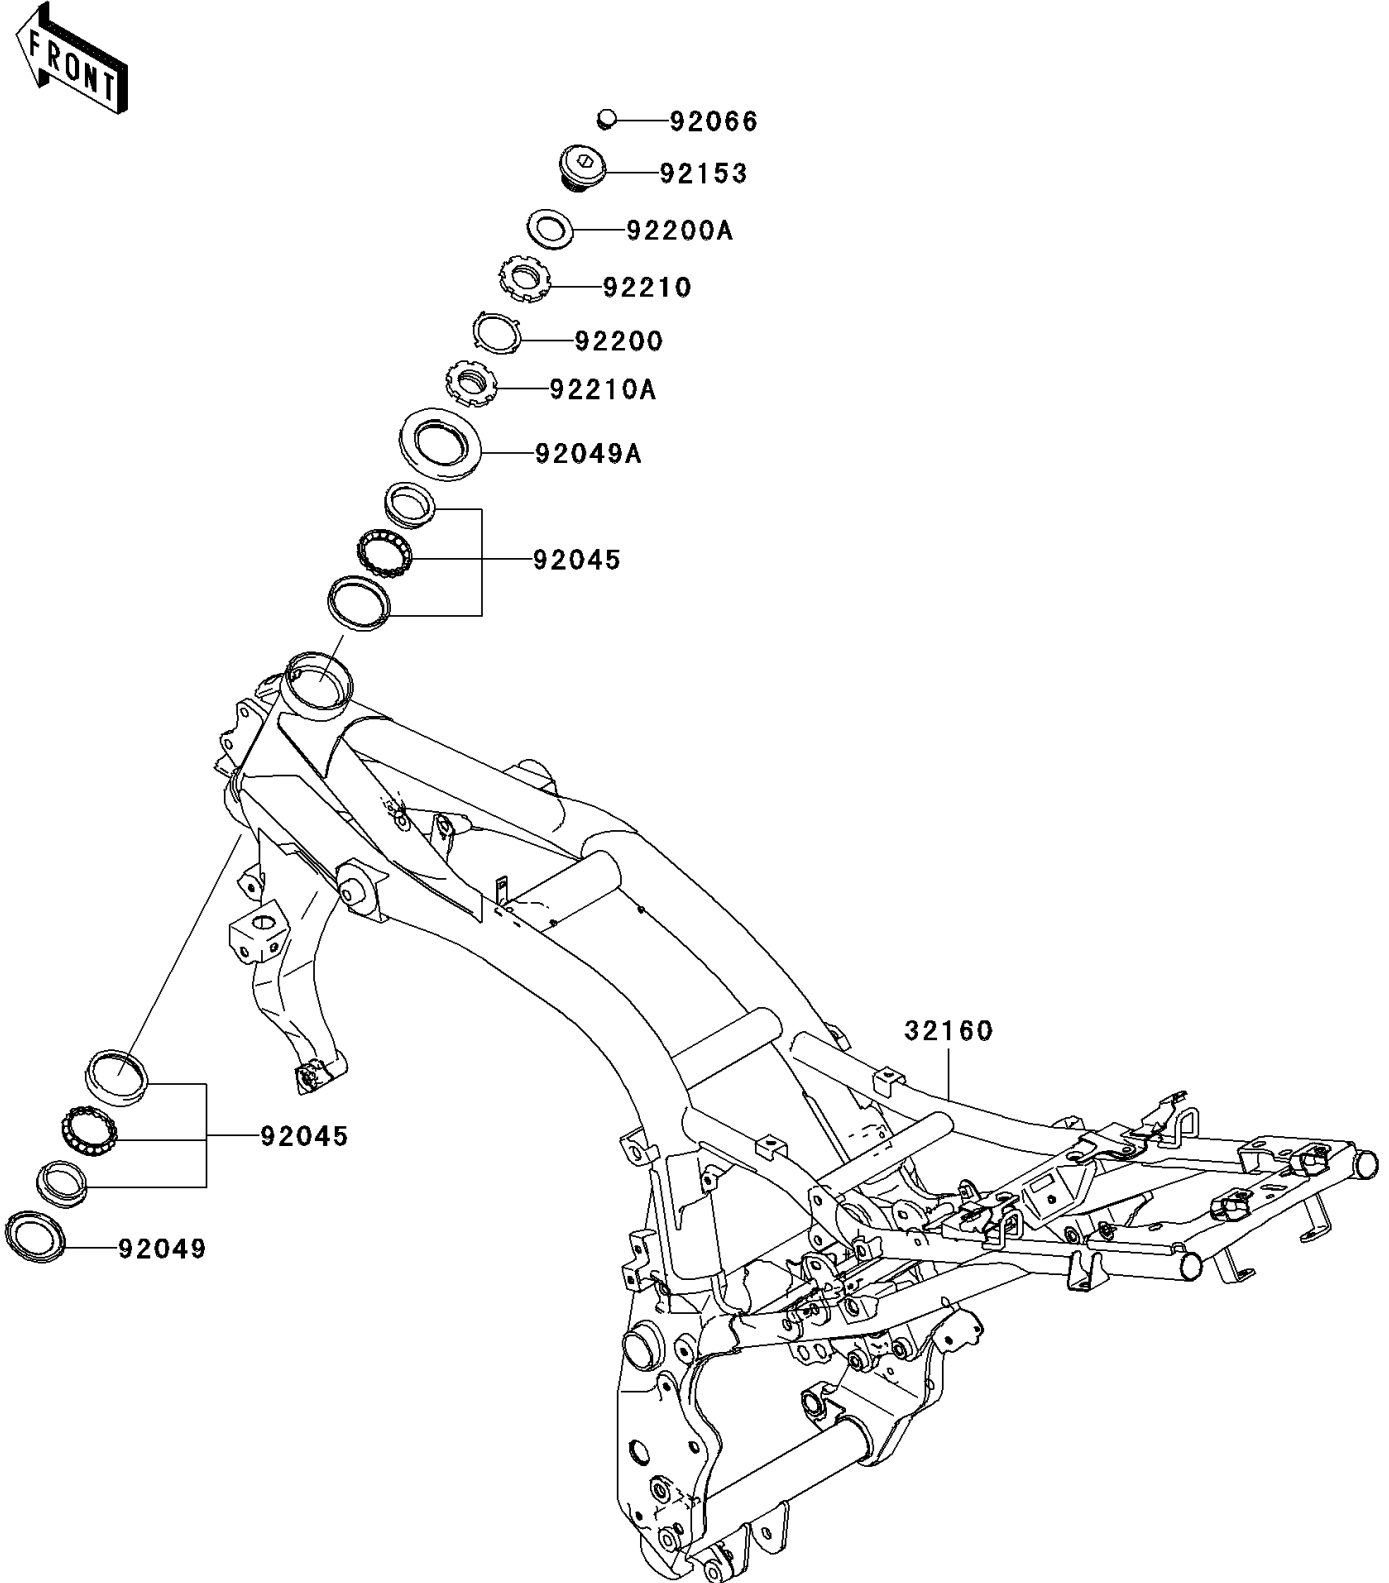

2006 Z750S

PARTS DIAGRAM

Frame

F2120

2006 Z750S

PARTS LIST

Frame

Kawasaki

Let the Good Times Roll®

ITEM NAME

PART NUMBER

QUANTITY
