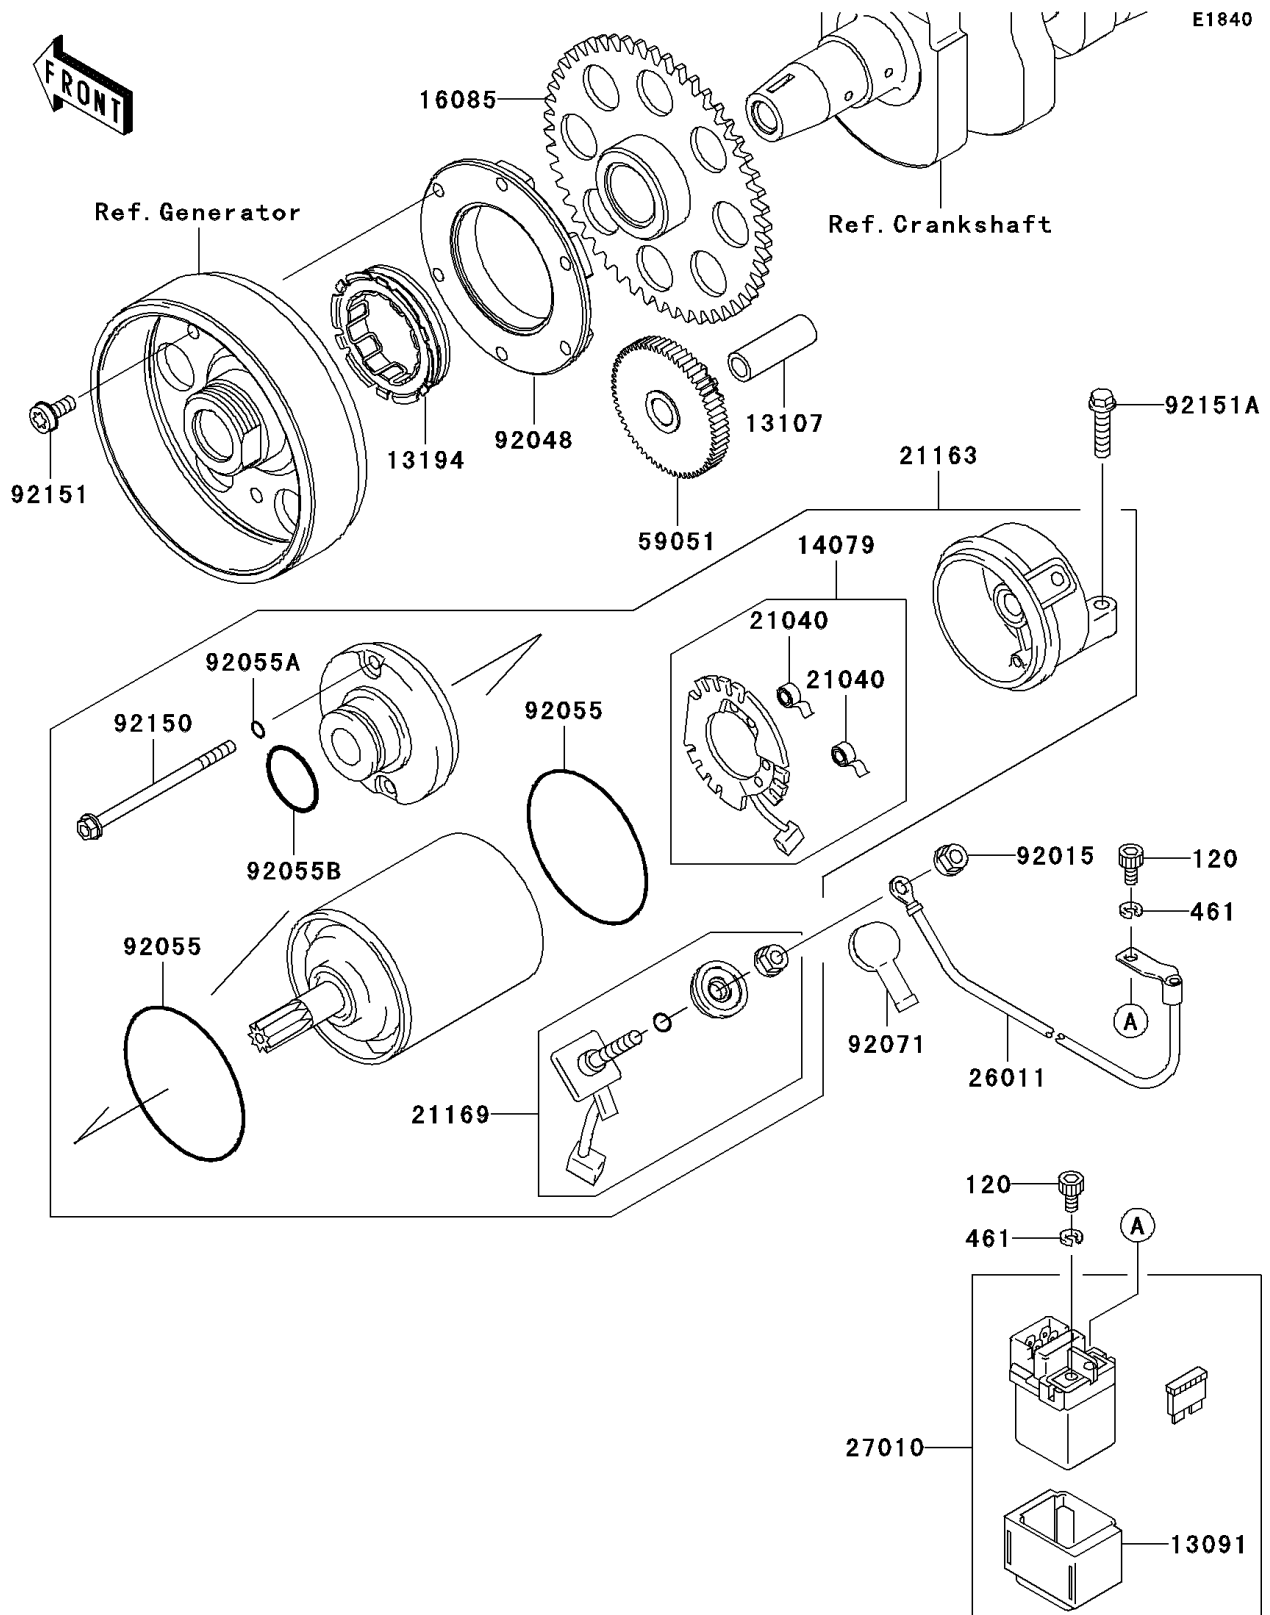

2006 Z750S

PARTS DIAGRAM

Starter Motor

2006 Z750S

PARTS LIST

Starter Motor

Kawasaki

Let the Good Times Roll®

ITEM NAME

PART NUMBER

QUANTITY
