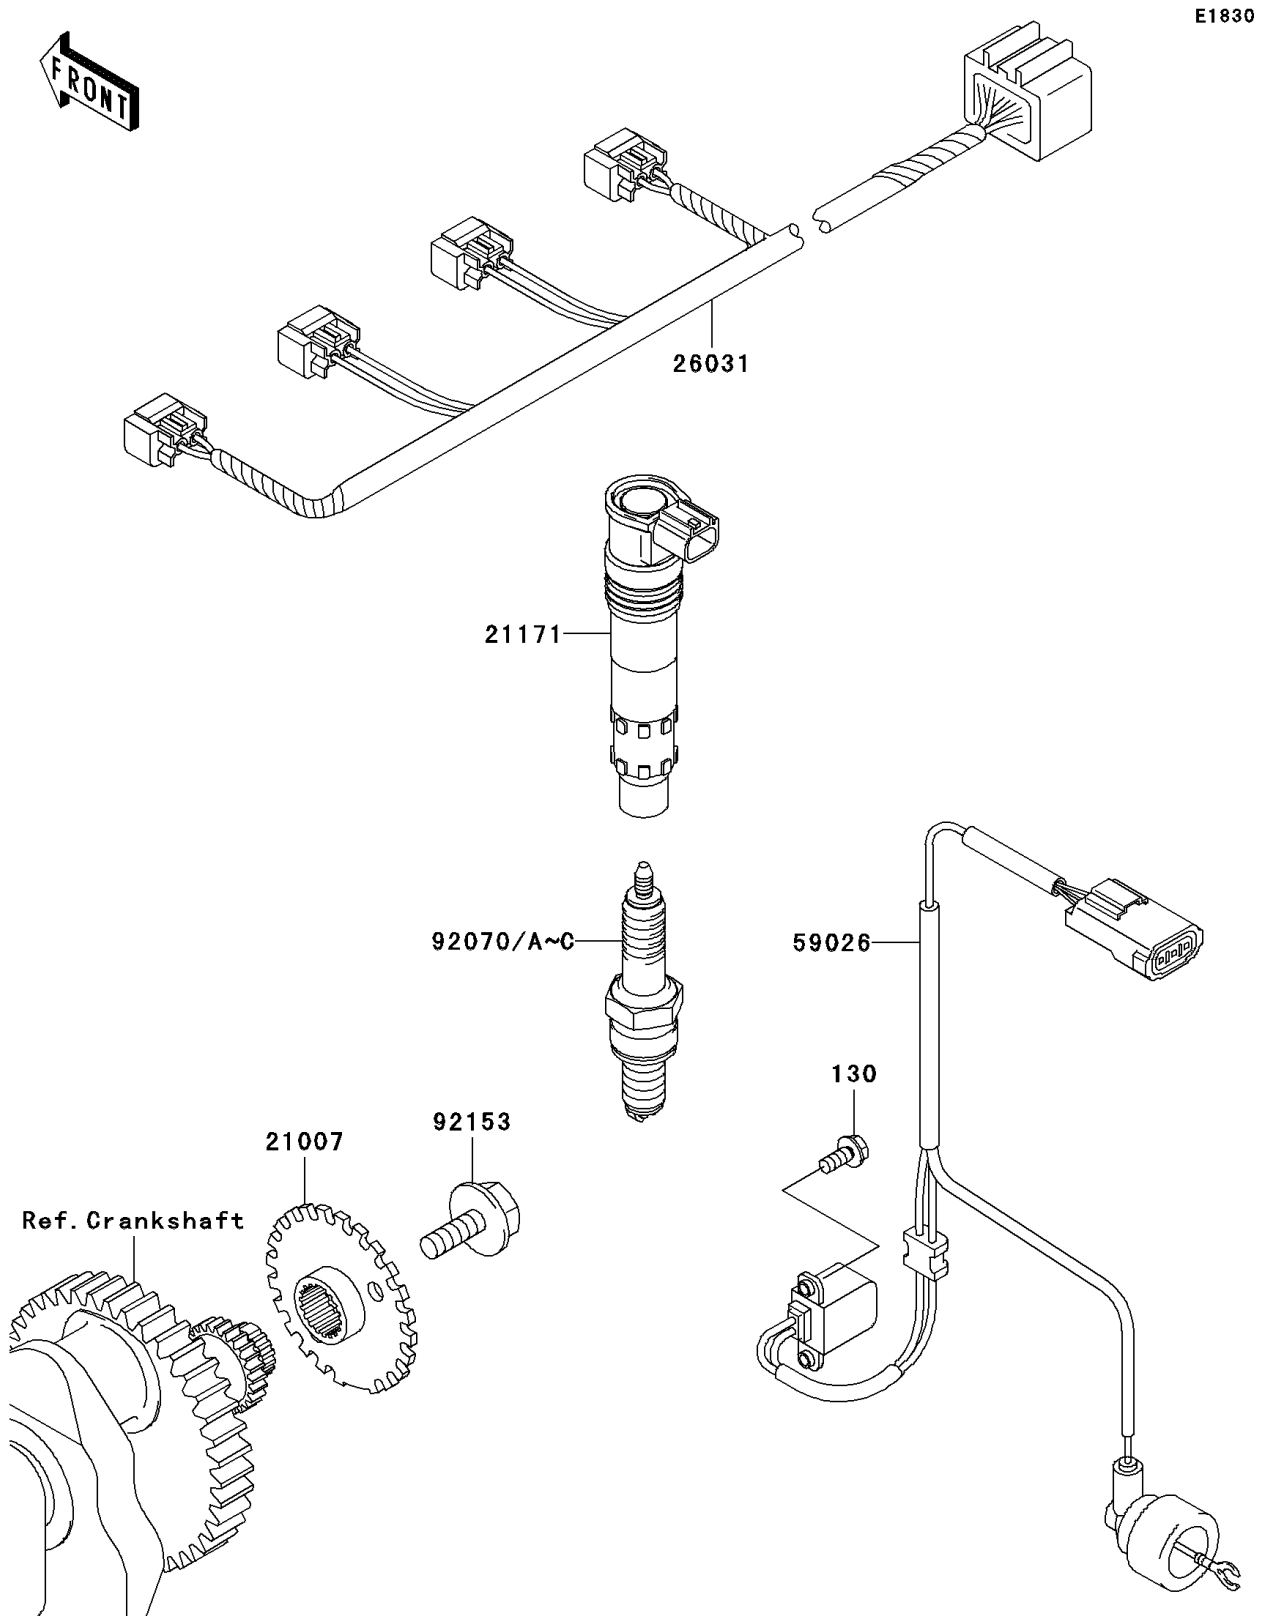

2006 Z750S

PARTS DIAGRAM

Ignition System

2006 Z750S

PARTS LIST

Ignition System

Kawasaki

Let the Good Times Roll®

ITEM NAME

PART NUMBER

QUANTITY
