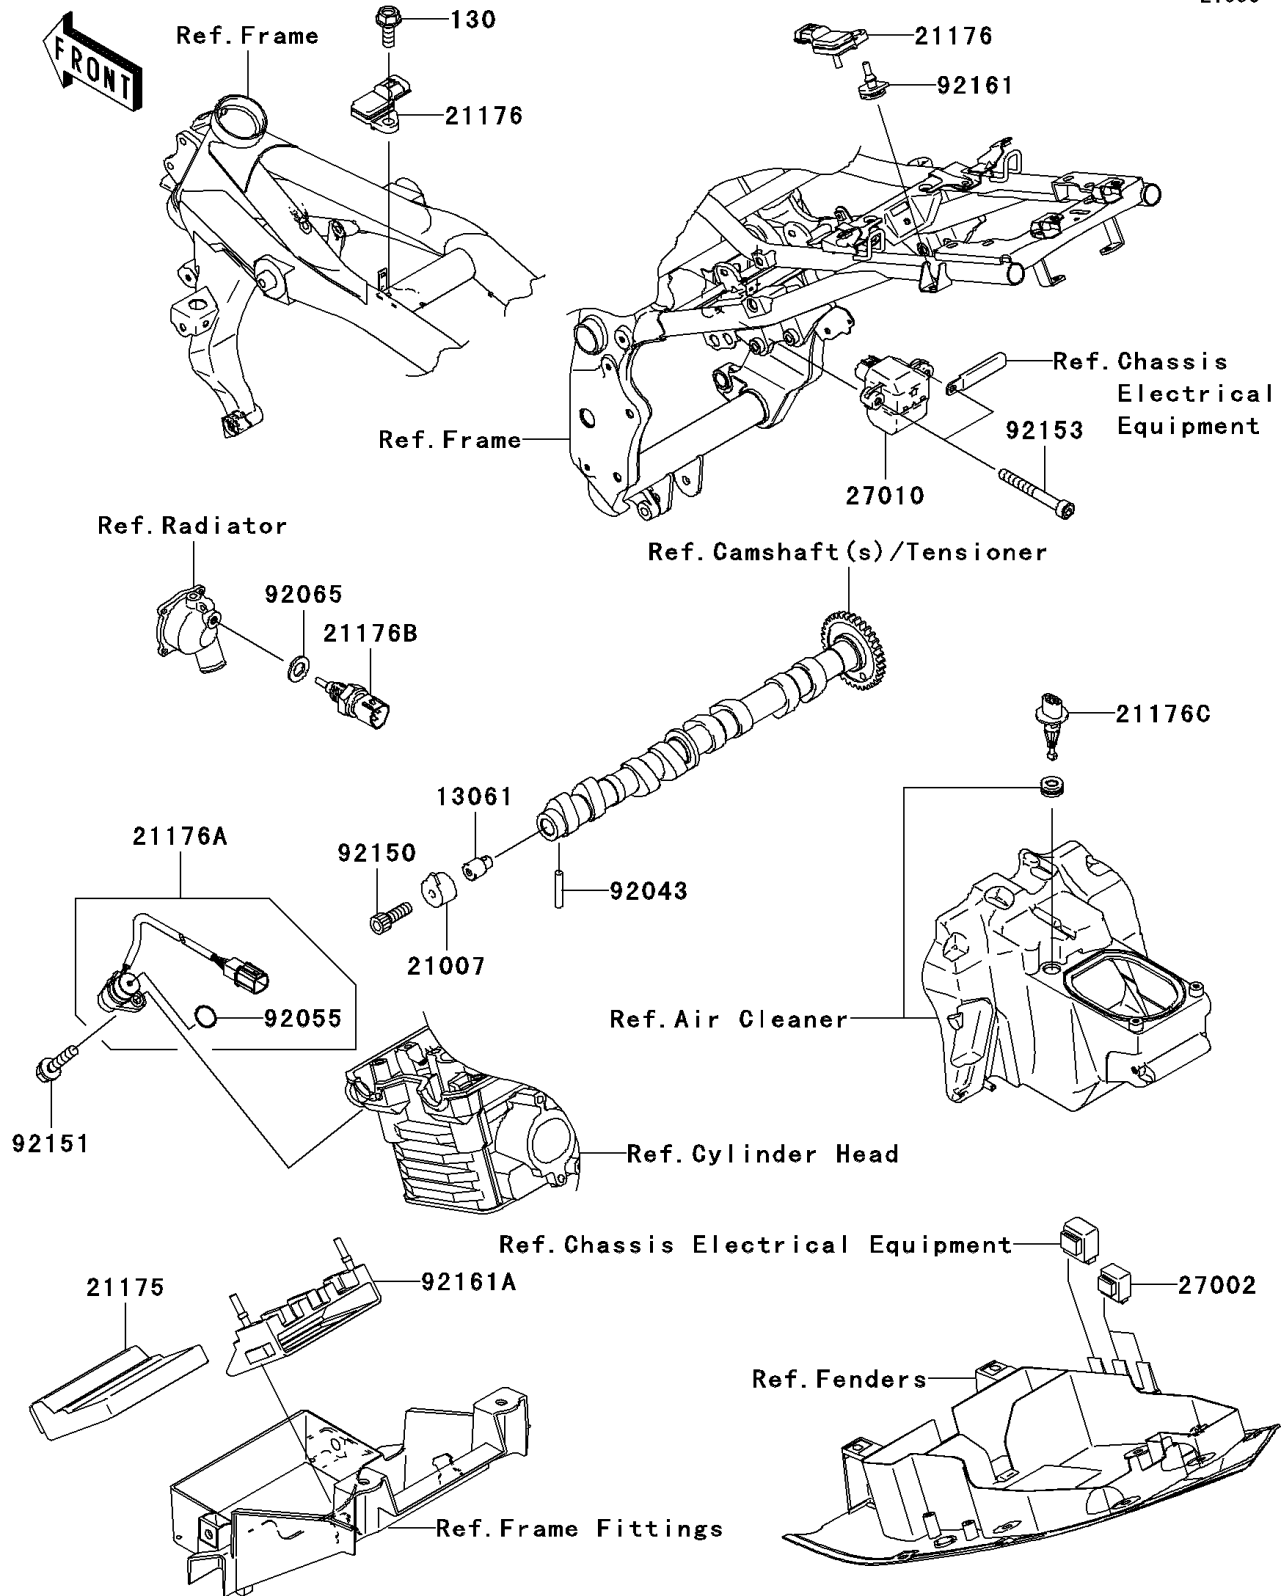

2006 Z750S

PARTS DIAGRAM

Fuel Injection

E1530

2006 Z750S

PARTS LIST

Fuel Injection

Kawasaki

Let the Good Times Roll®

ITEM NAME

PART NUMBER

QUANTITY
