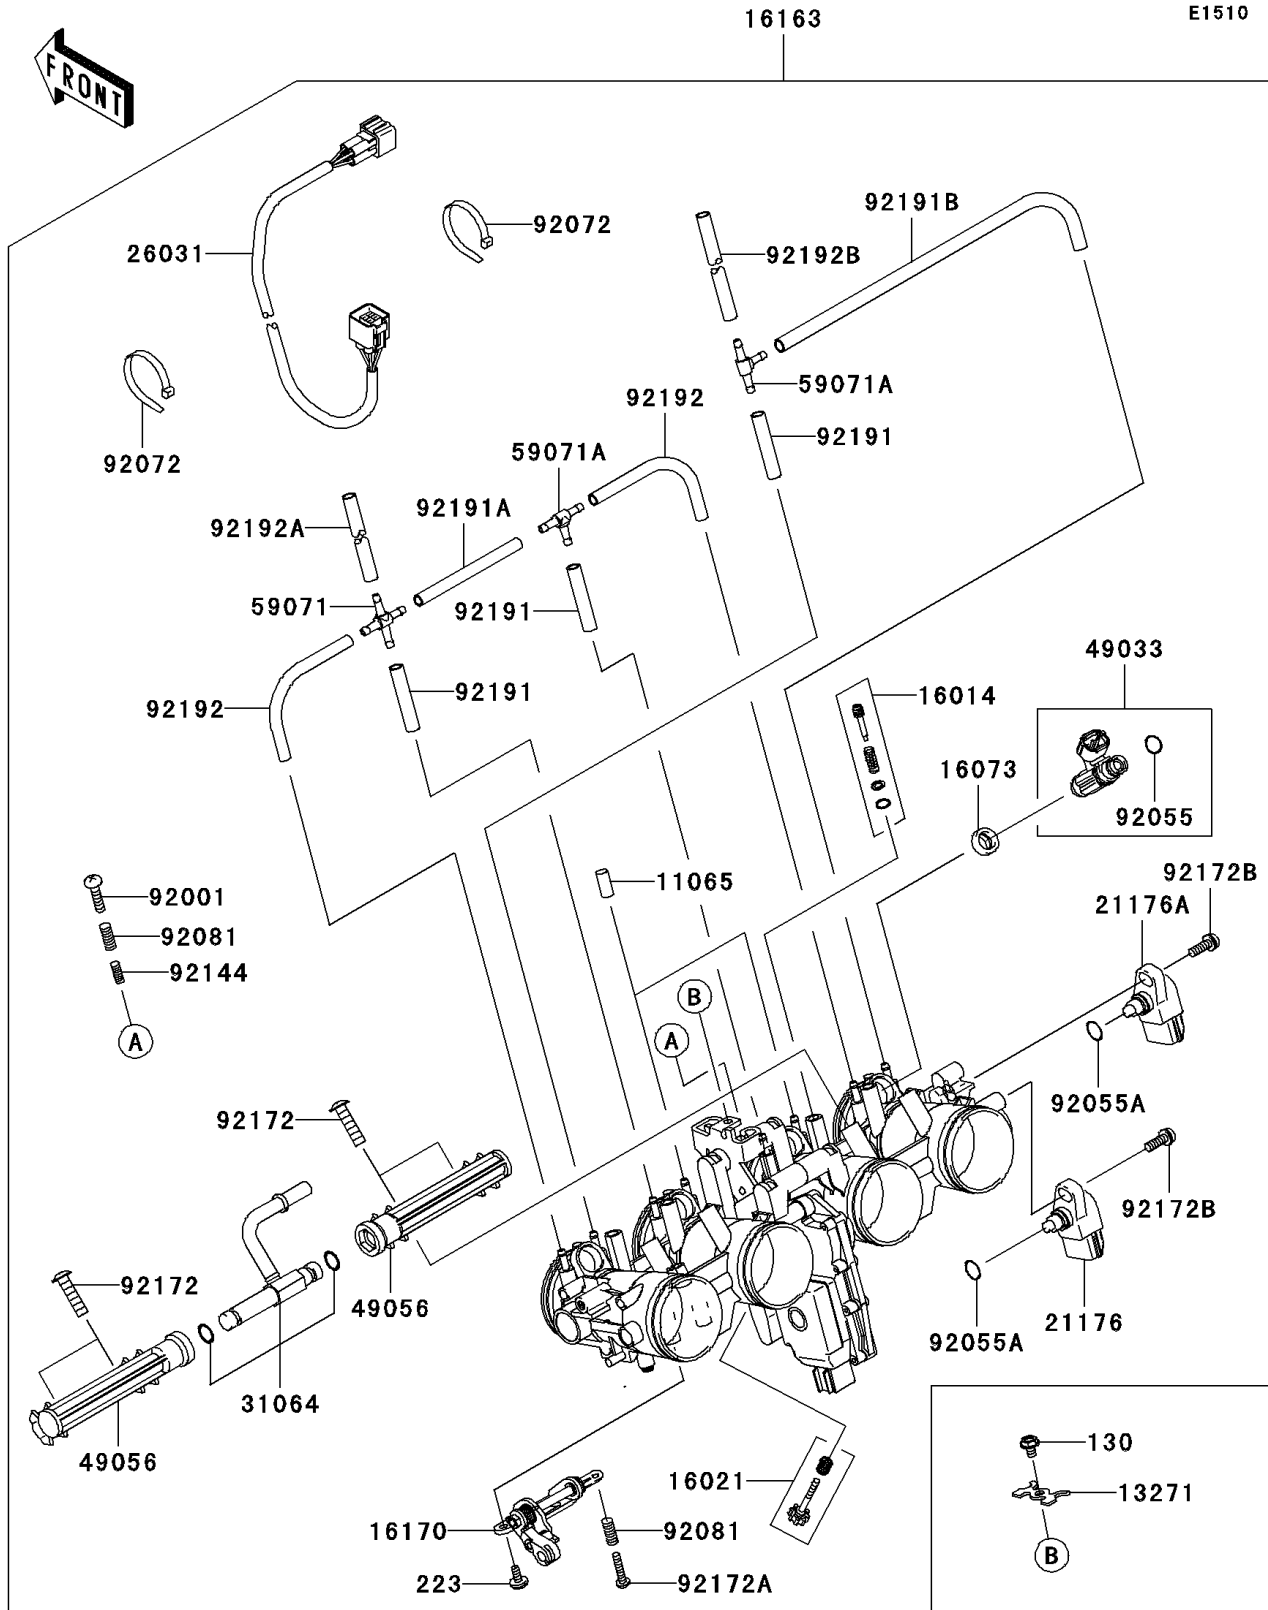

2006 Z750S

PARTS DIAGRAM

Throttle

2006 Z750S

PARTS LIST

Throttle

ITEM NAME

PART NUMBER

QUANTITY
