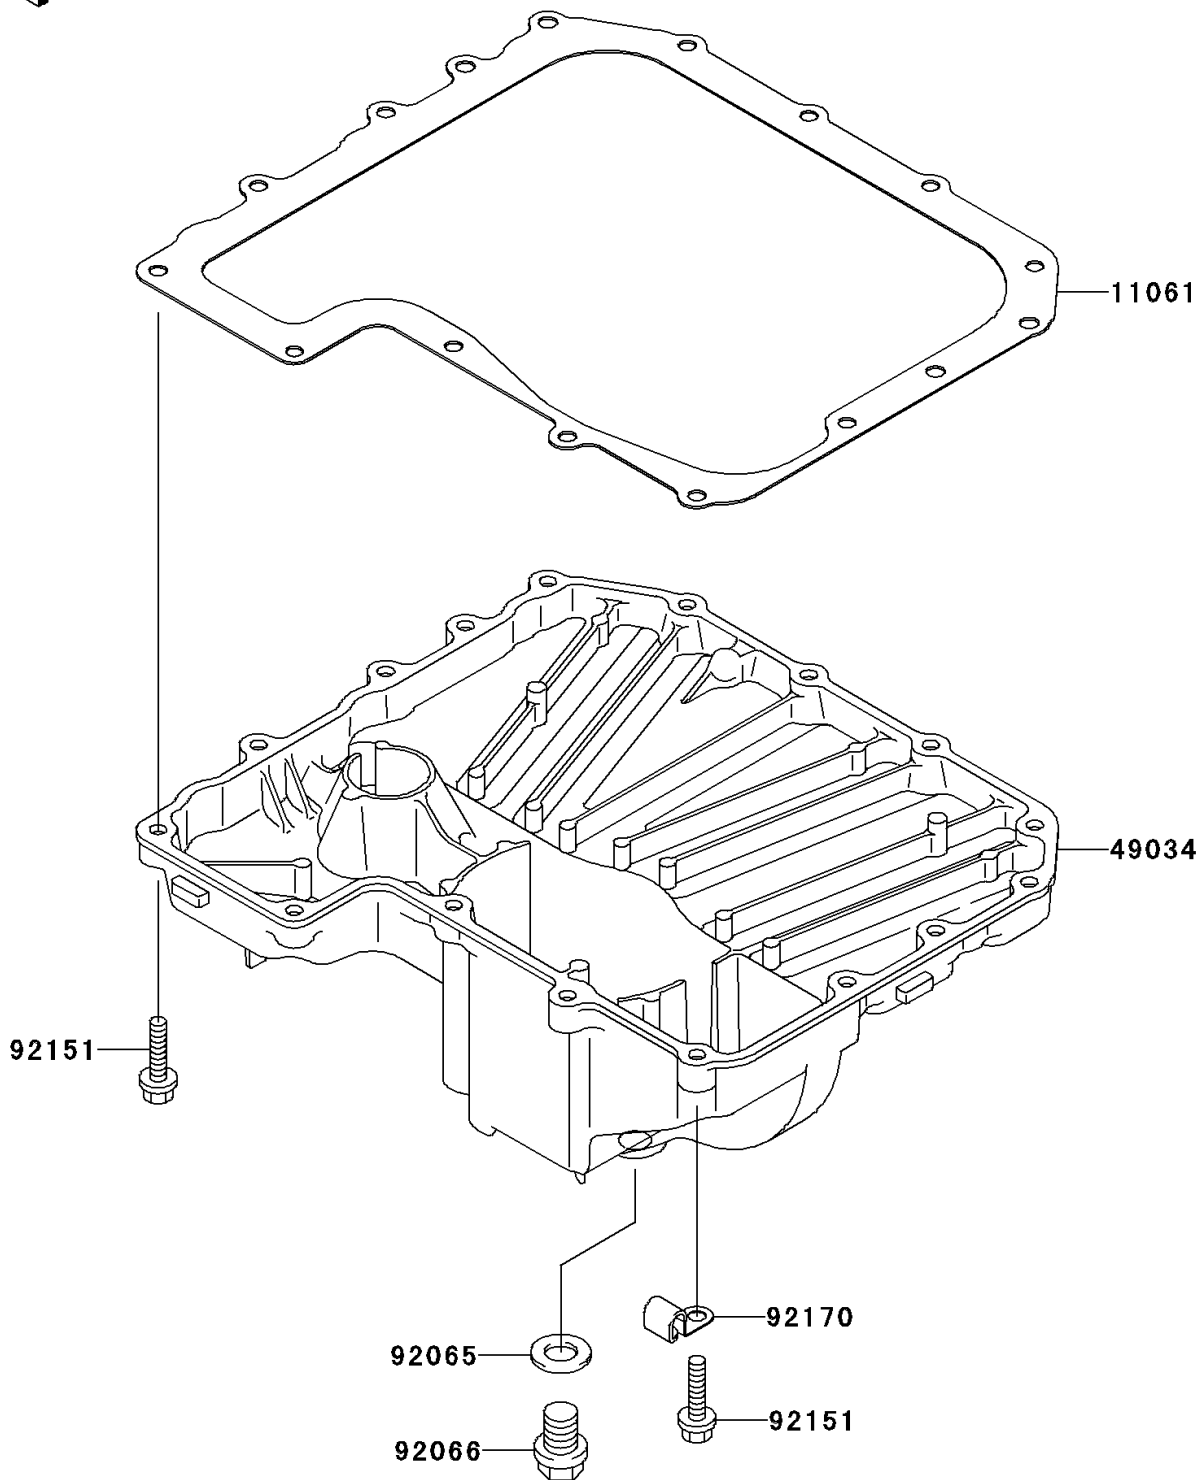

2006 Z750S

PARTS DIAGRAM

Oil Pan

E1434

2006 Z750S

PARTS LIST

Oil Pan

ITEM NAME

PART NUMBER

QUANTITY
