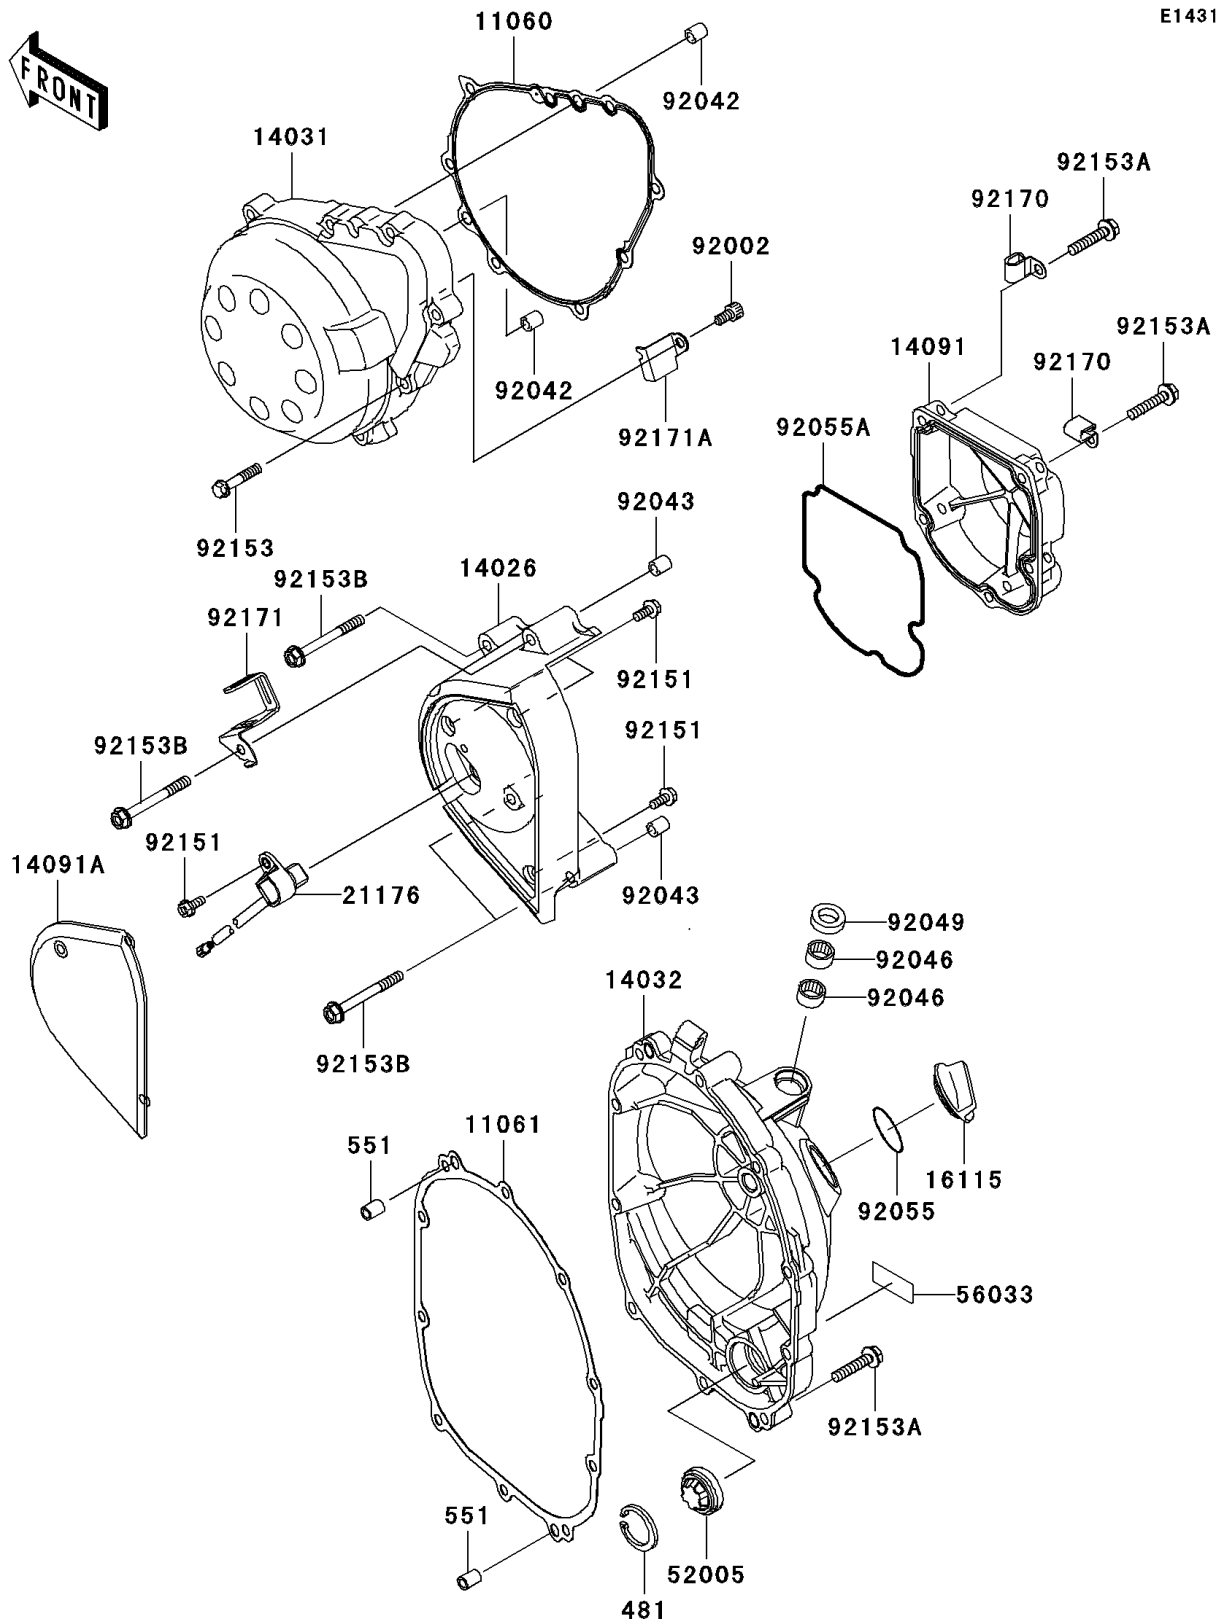

2006 Z750S

PARTS DIAGRAM

Engine Cover(s)

E1431

2006 Z750S

PARTS LIST

Engine Cover(s)

ITEM NAME

PART NUMBER

QUANTITY
