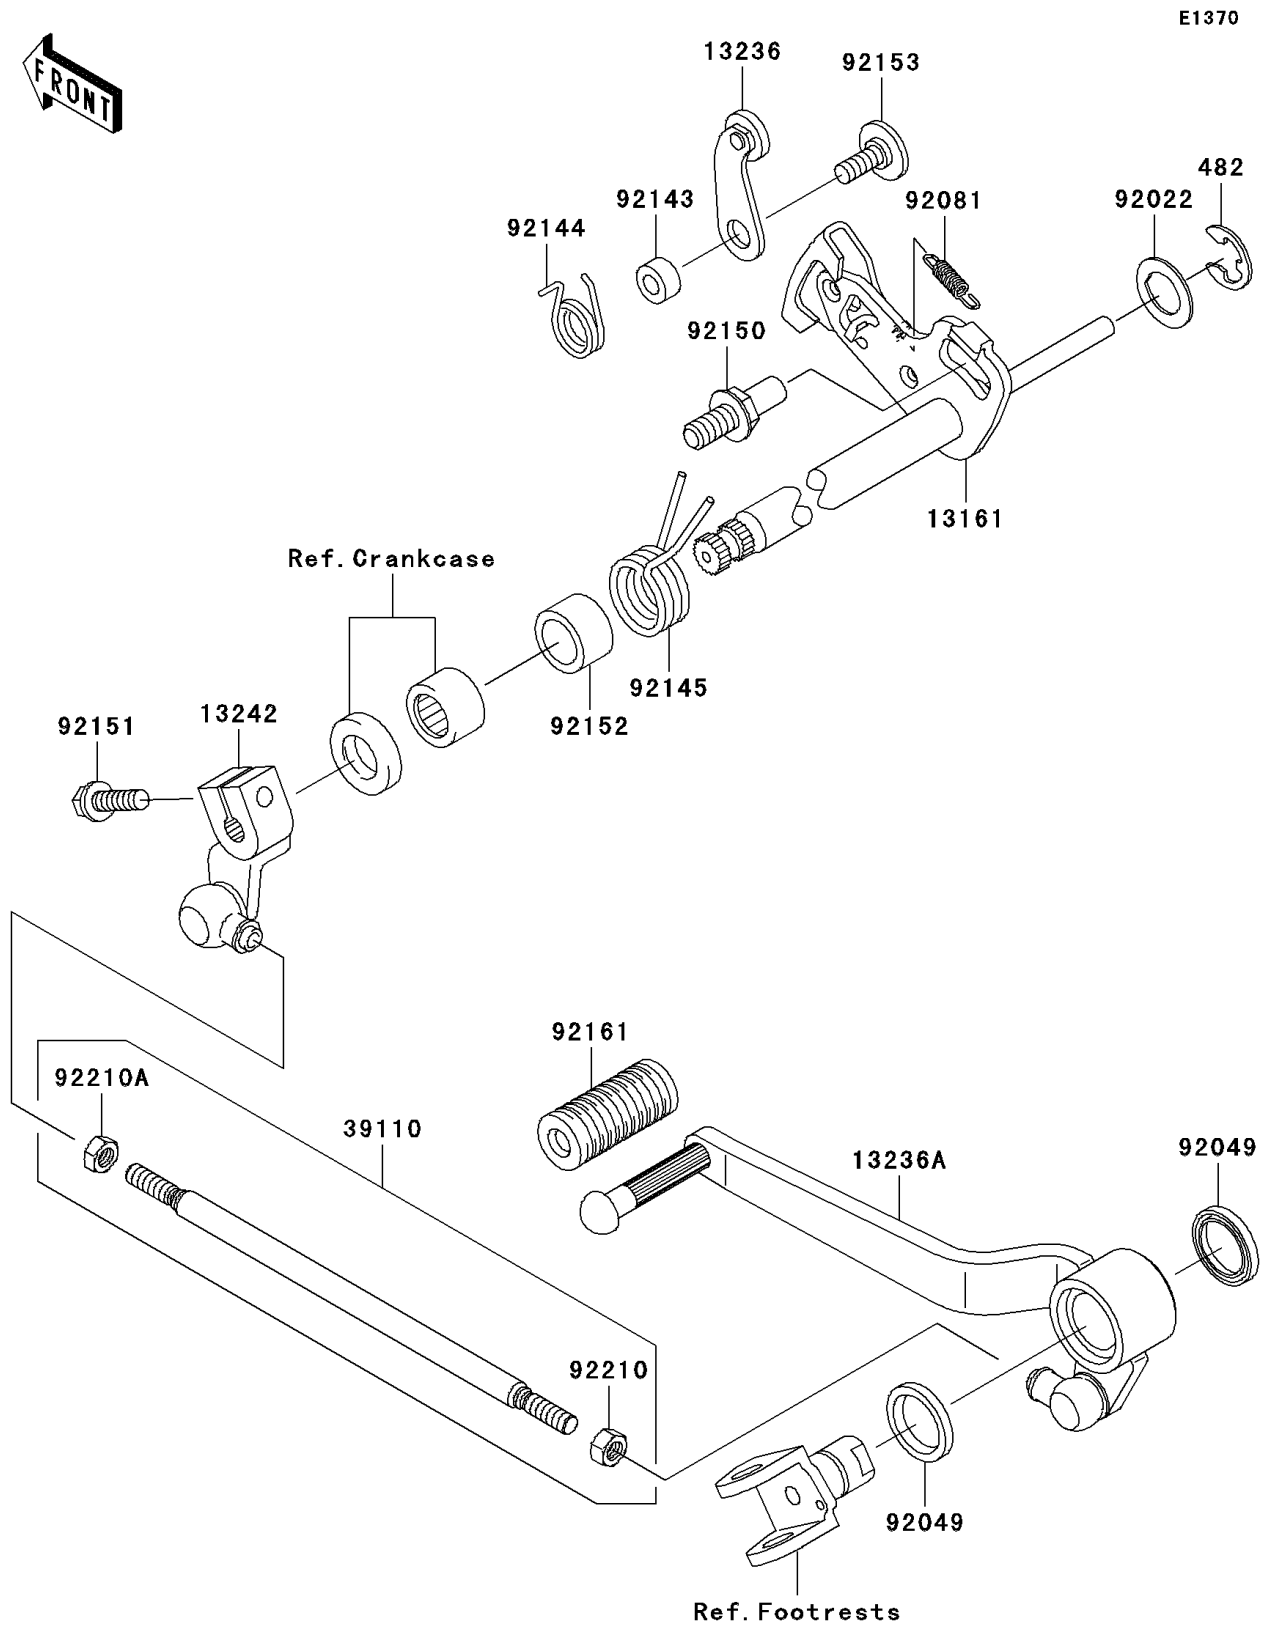

2006 Z750S

PARTS DIAGRAM

Gear Change Mechanism

2006 Z750S

PARTS LIST

Gear Change Mechanism

ITEM NAME	PART NUMBER	QUANTITY
-----------	-------------	----------
