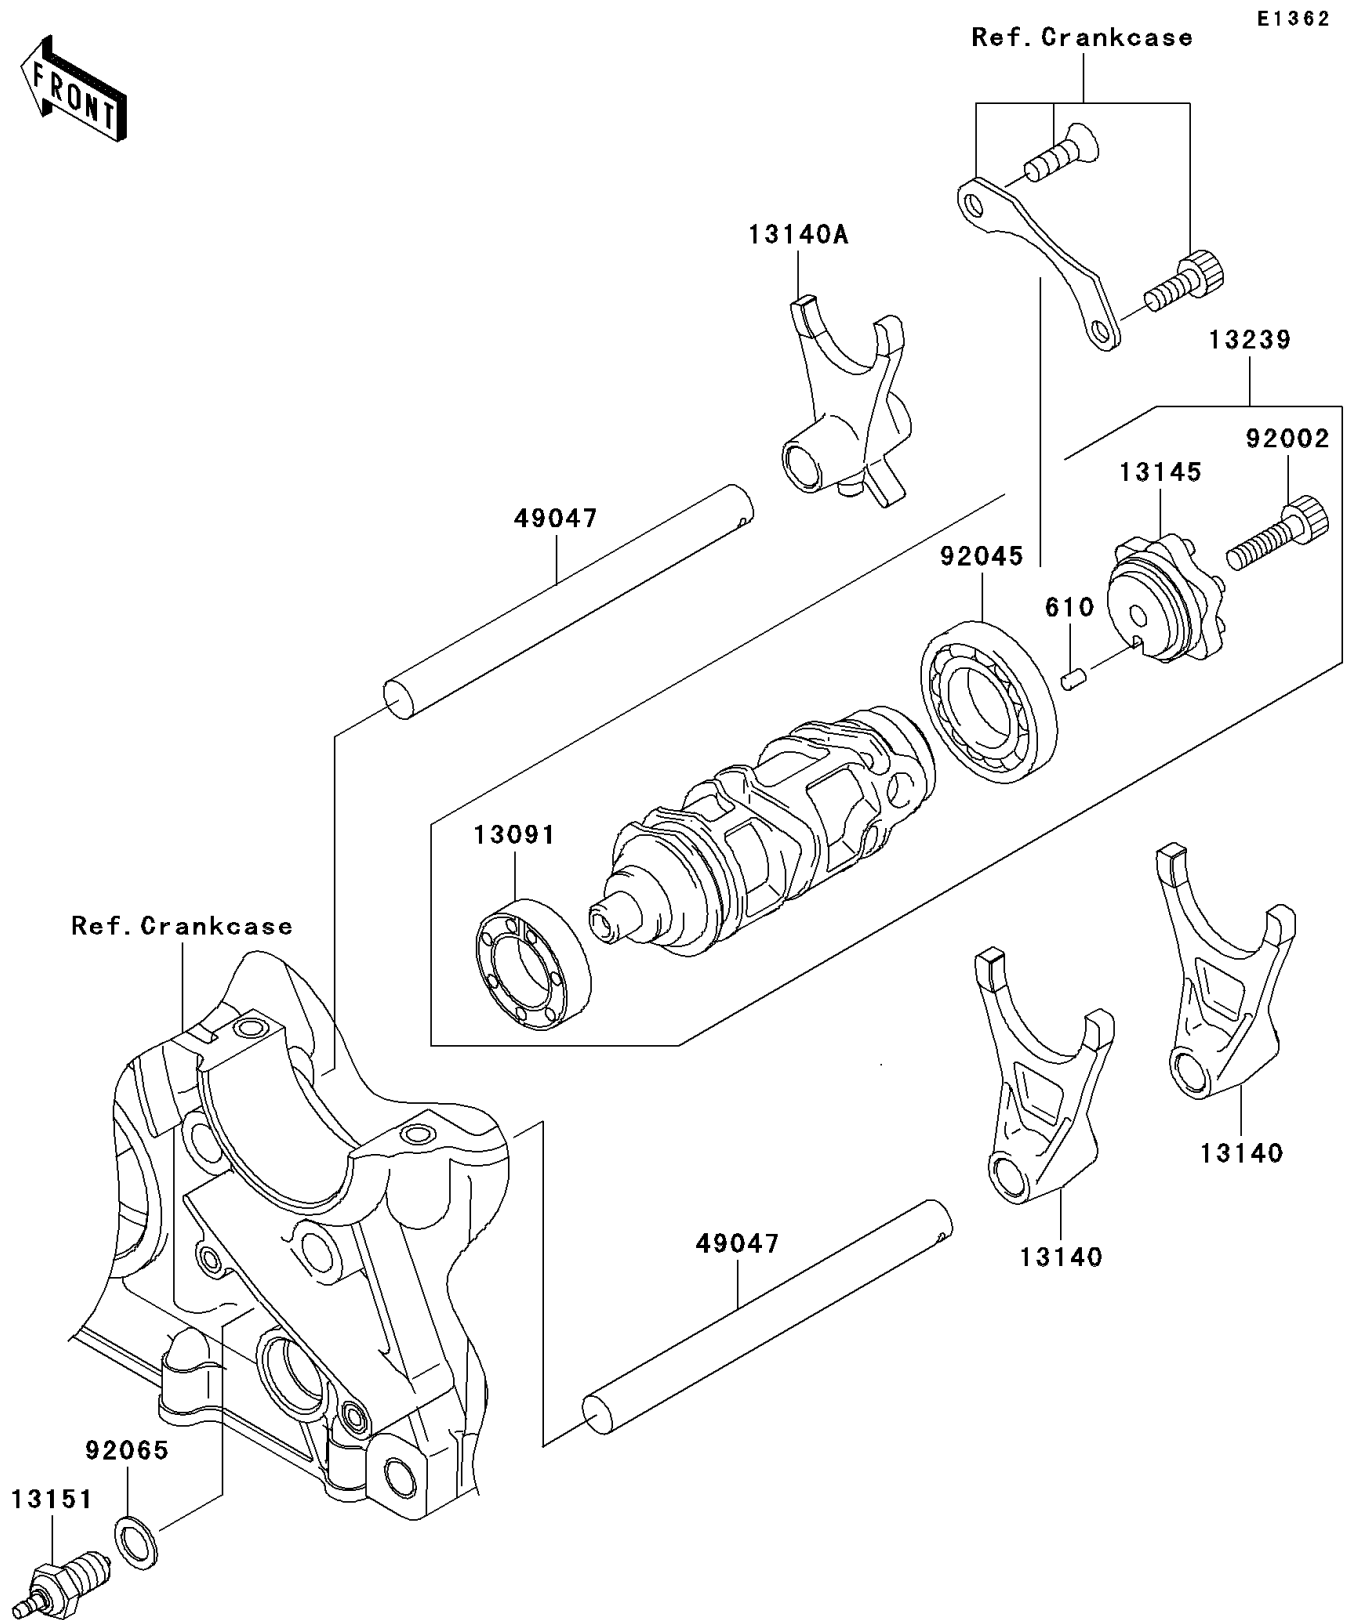

2006 Z750S

PARTS DIAGRAM

Gear Change Drum/Shift Fork(s)

2006 Z750S

PARTS LIST

Gear Change Drum/Shift Fork(s)

ITEM NAME

PART NUMBER

QUANTITY
