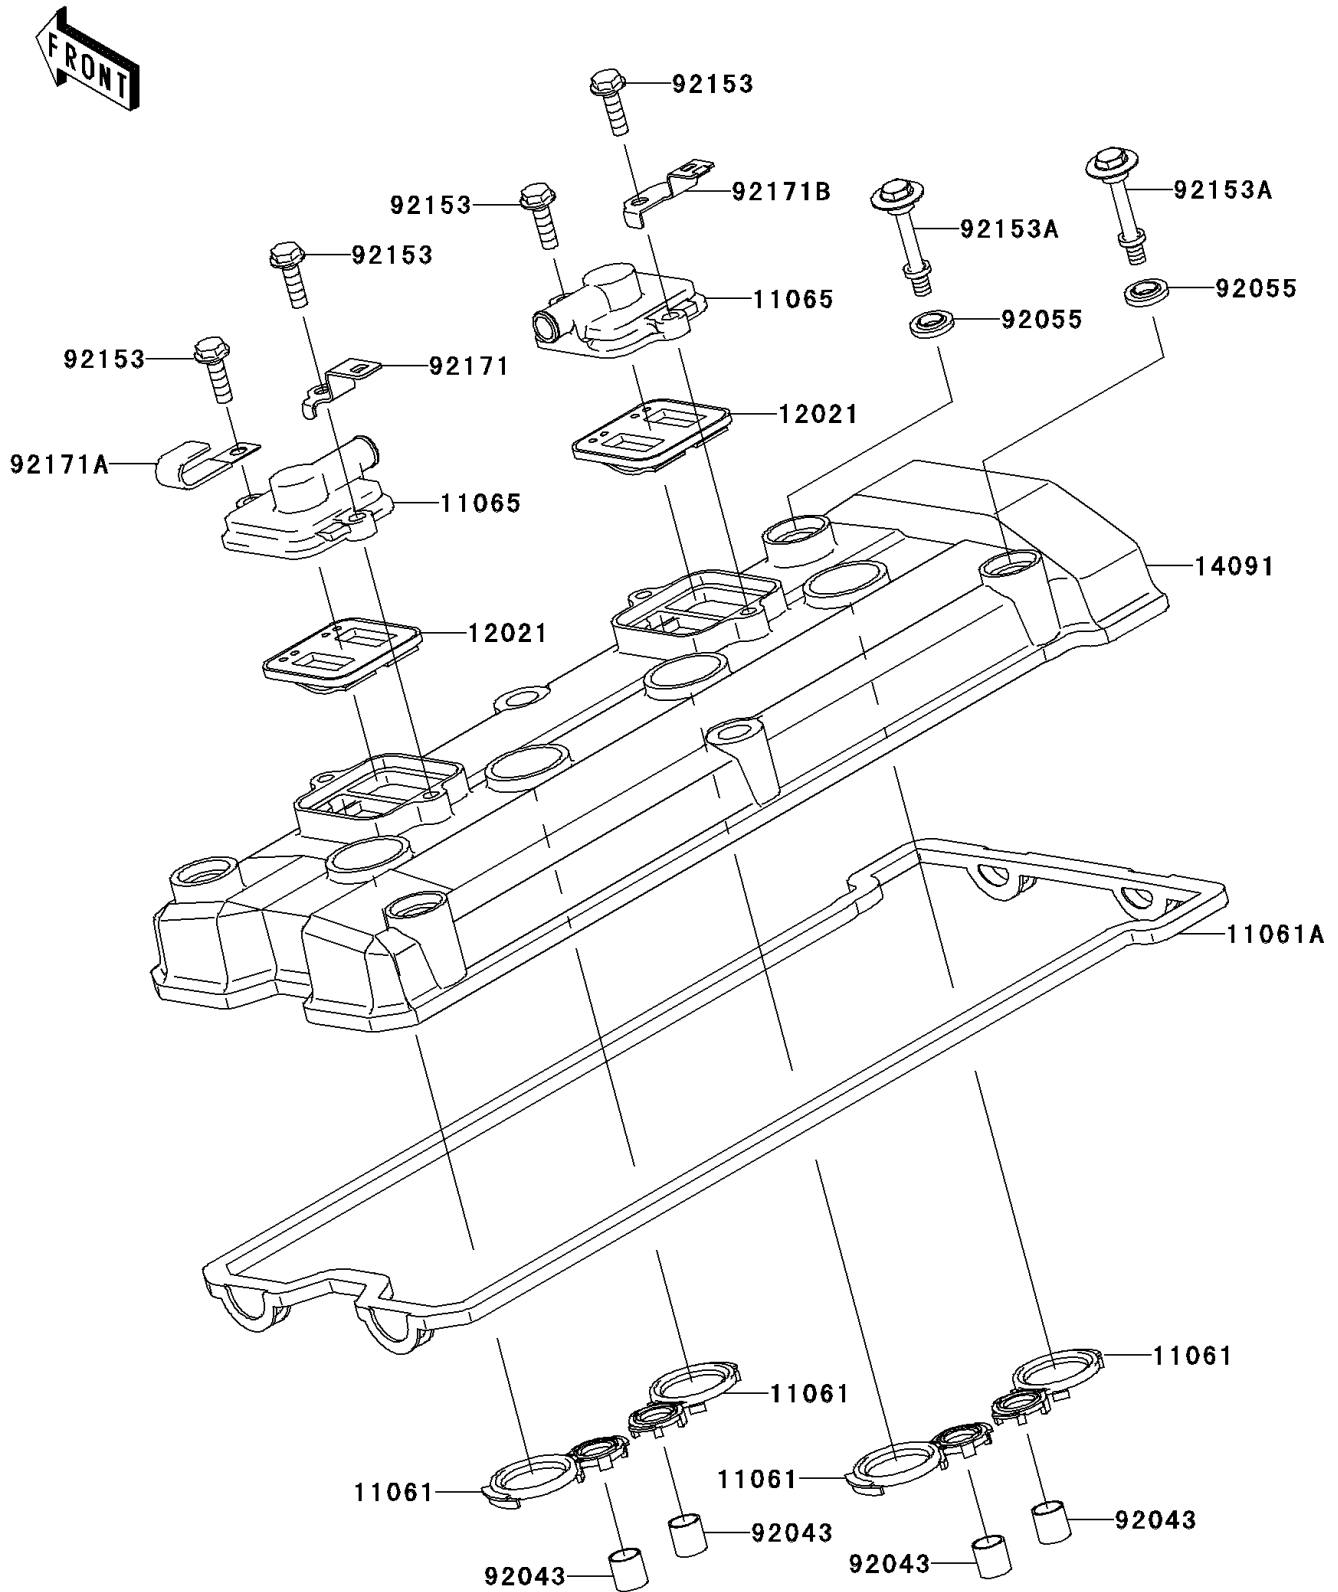

2006 Z750S

PARTS DIAGRAM

Cylinder Head Cover

E1112

2006 Z750S

PARTS LIST

Cylinder Head Cover

Kawasaki

Let the Good Times Roll®

ITEM NAME

PART NUMBER

QUANTITY
