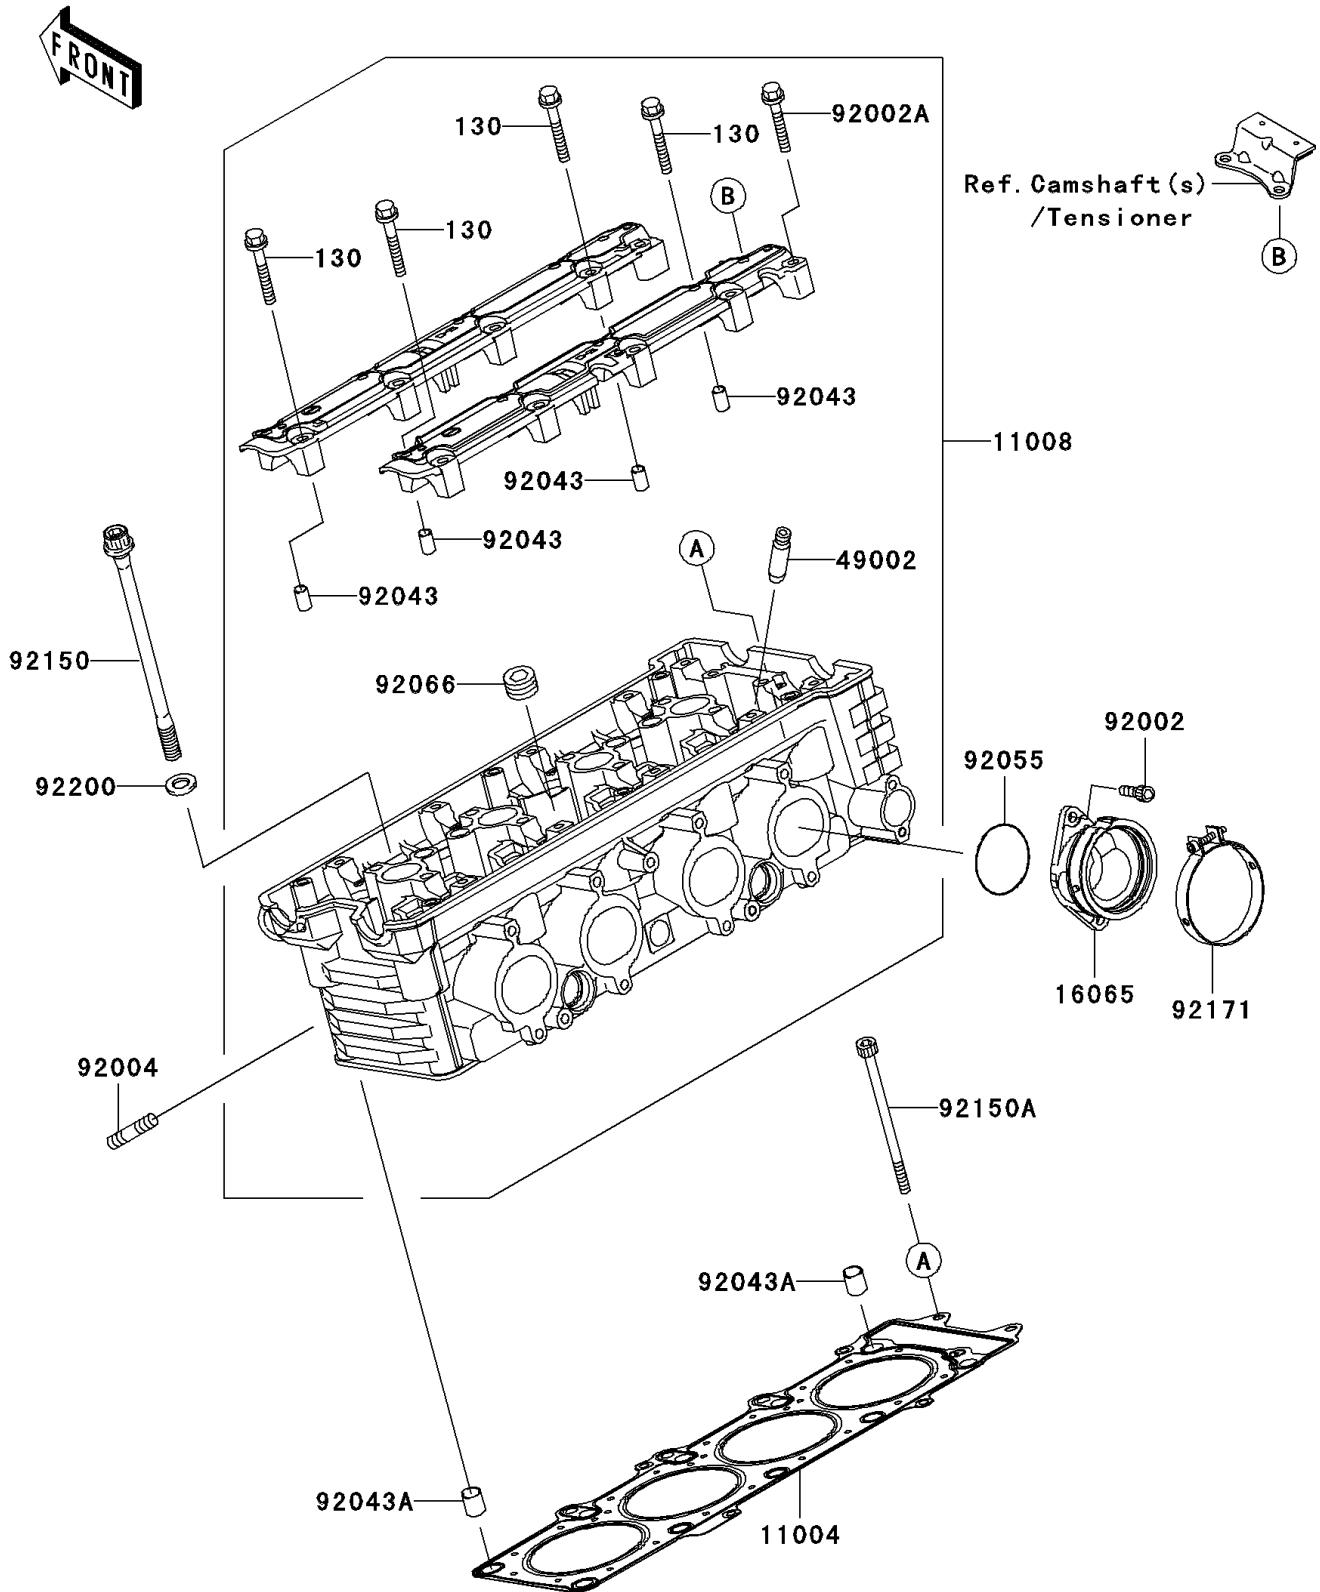

2006 Z750S

PARTS DIAGRAM

Cylinder Head

E1111

2006 Z750S

PARTS LIST

Cylinder Head

Kawasaki

Let the Good Times Roll®

ITEM NAME

PART NUMBER

QUANTITY
