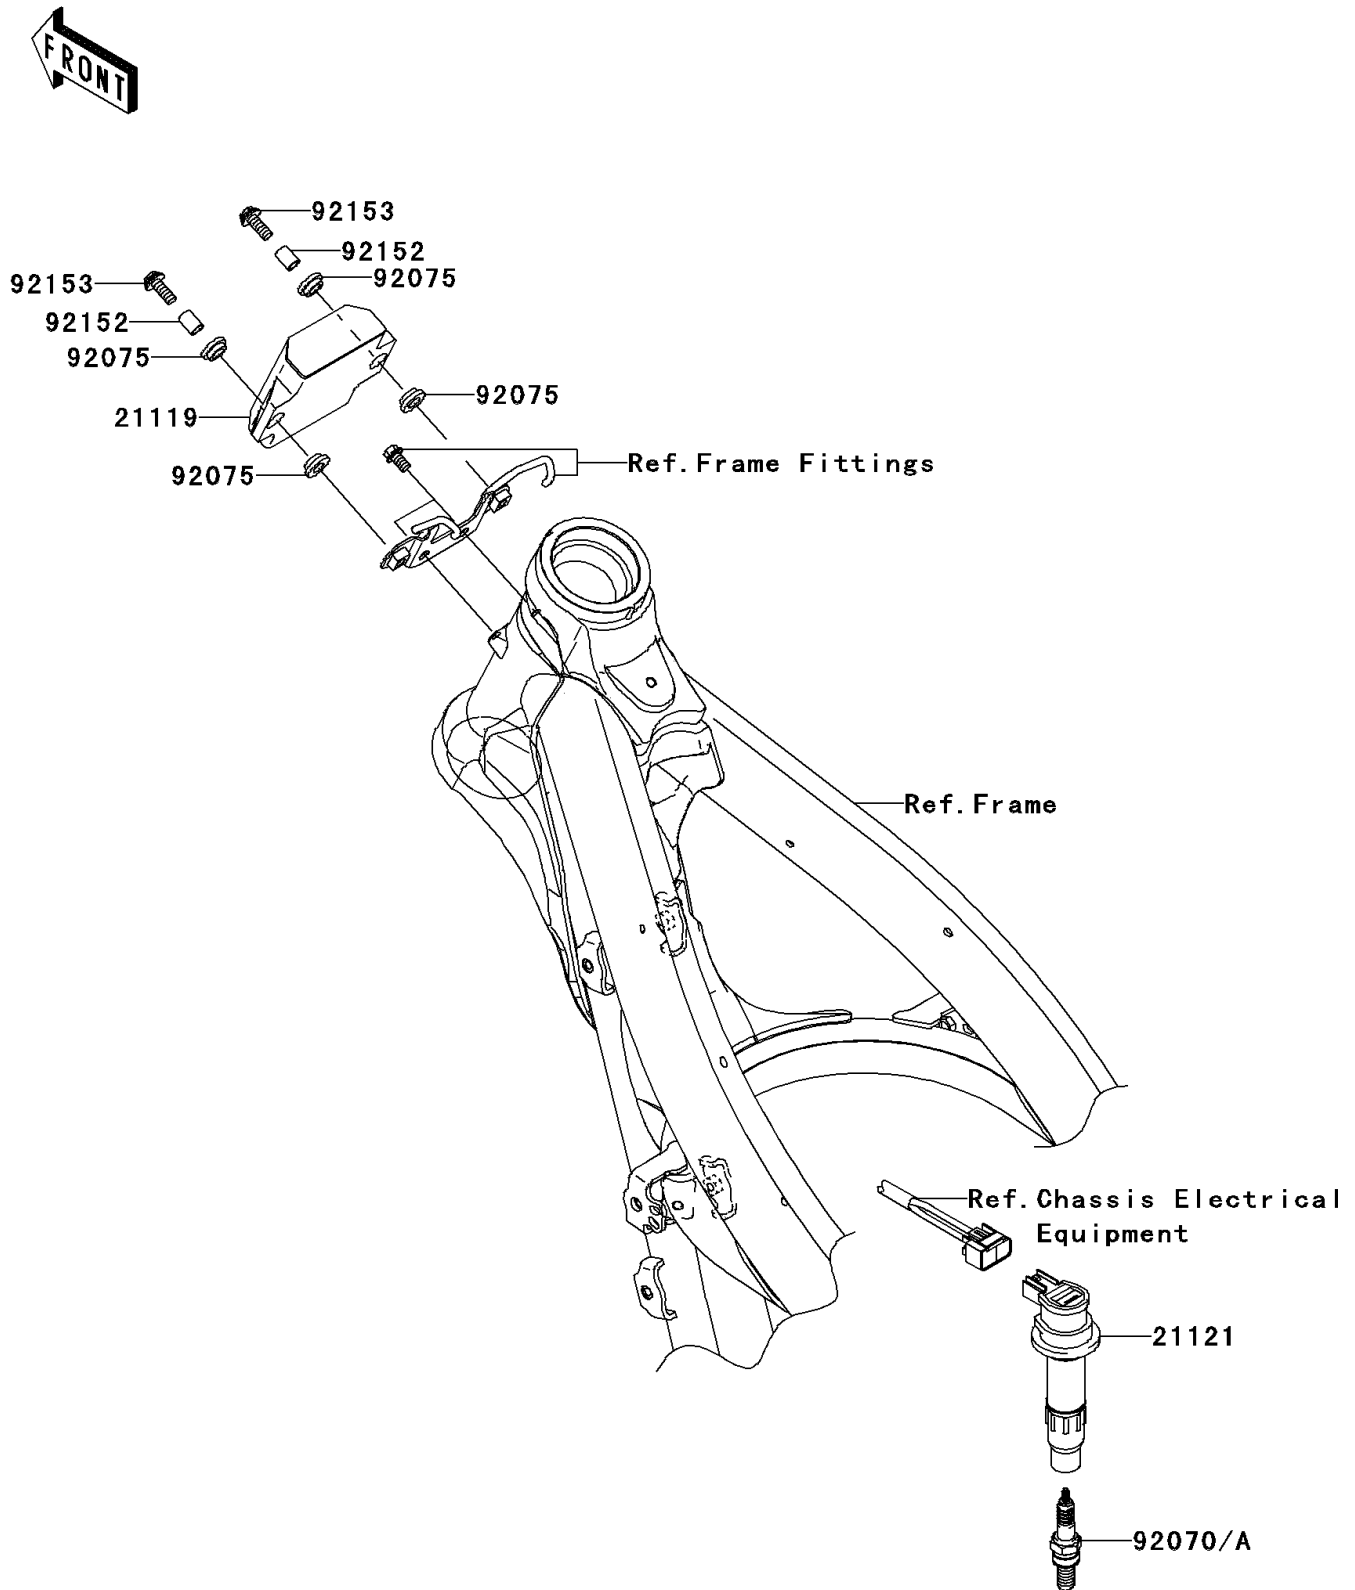

2009 KX™ 250F

PARTS DIAGRAM

Ignition System

E1830

2009 KX™ 250F

PARTS LIST

Ignition System

Kawasaki

Let the Good Times Roll®

ITEM NAME

PART NUMBER

QUANTITY
