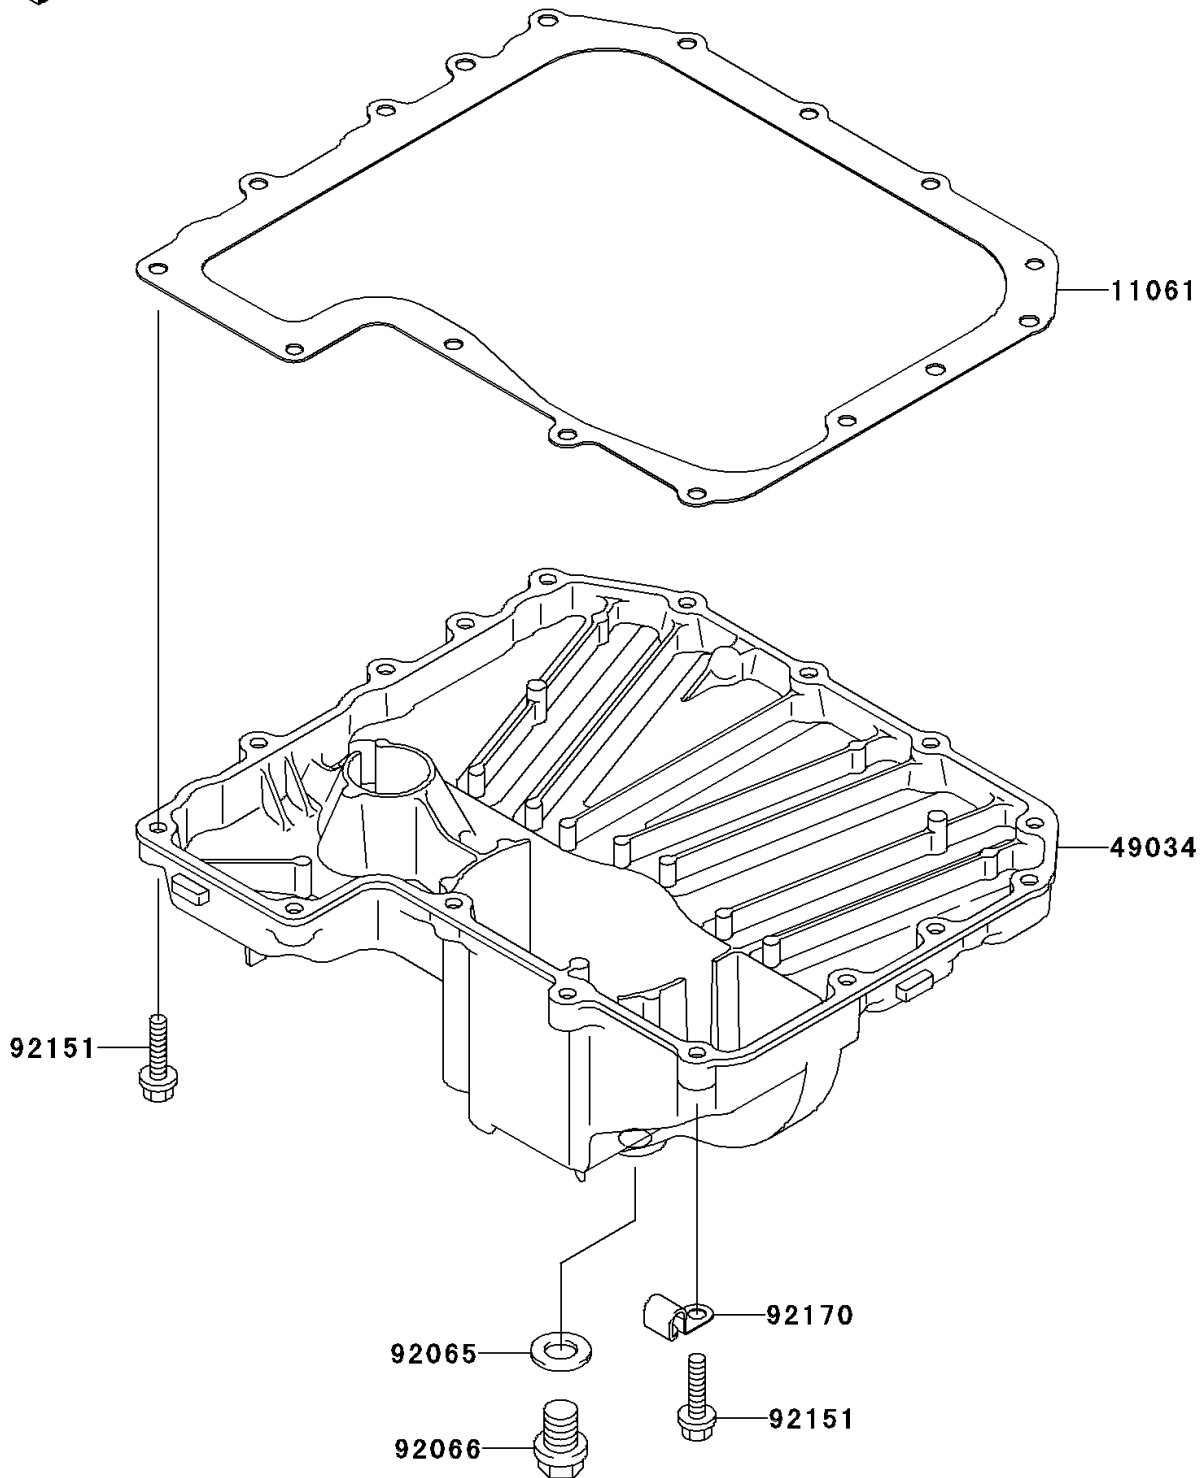

2005 Z750S

PARTS DIAGRAM

Oil Pan

E1434

2005 Z750S

PARTS LIST

Oil Pan

ITEM NAME	PART NUMBER	QUANTITY
GASKET,OIL PAN (Ref # 11061)	11061-1167	1
PAN-OIL (Ref # 49034)	49034-0004	1
GASKET,12X22X2 (Ref # 92065)	92065-097	1
PLUG,OIL DRAIN,12X15 (Ref # 92066)	92066-1174	1
BOLT,6X25 (Ref # 92151)	92151-1546	16
CLAMP (Ref # 92170)	92170-1804	1