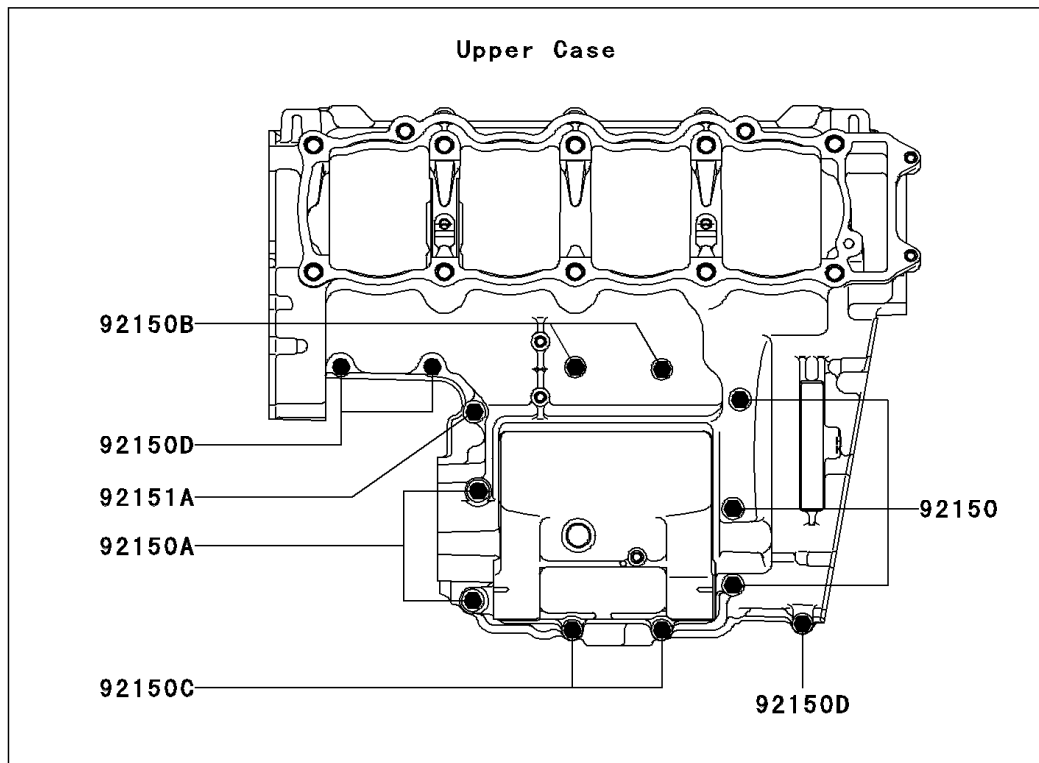

2005 Z750S

PARTS DIAGRAM

Crankcase Bolt Pattern

E1412

2005 Z750S

PARTS LIST

Crankcase Bolt Pattern

ITEM NAME	PART NUMBER	QUANTITY
-----------	-------------	----------
