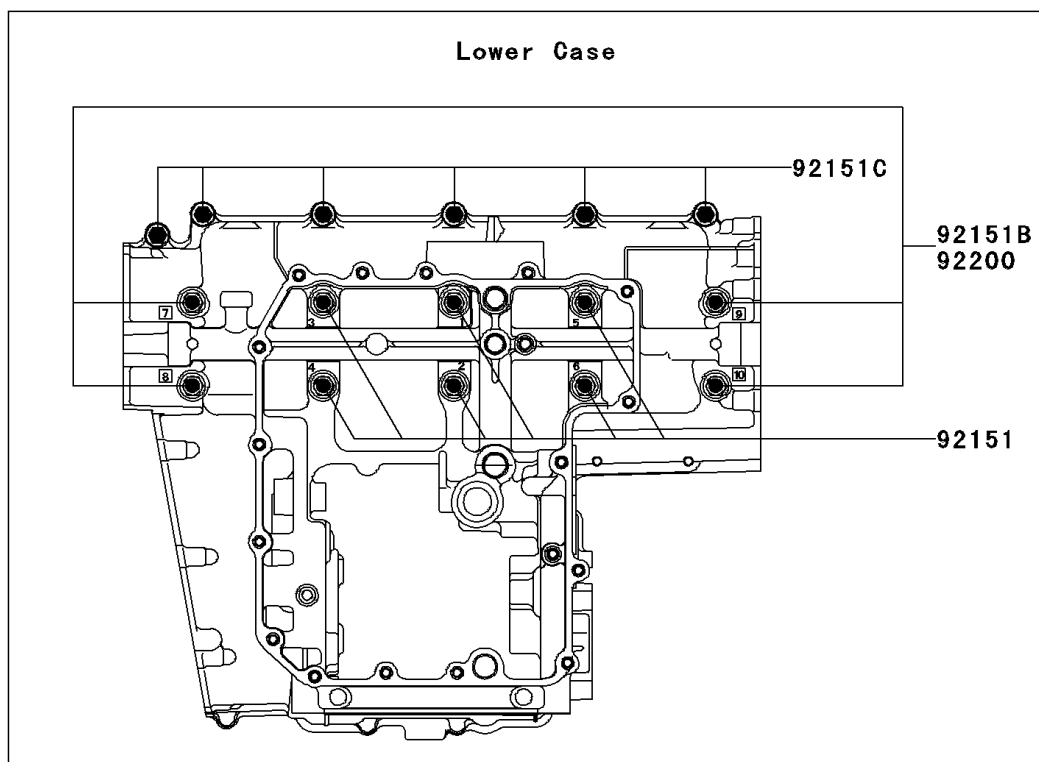

2005 Z750S

PARTS DIAGRAM

Crankcase Bolt Pattern

E1412

2005 Z750S

PARTS LIST

Crankcase Bolt Pattern

ITEM NAME	PART NUMBER	QUANTITY
-----------	-------------	----------
