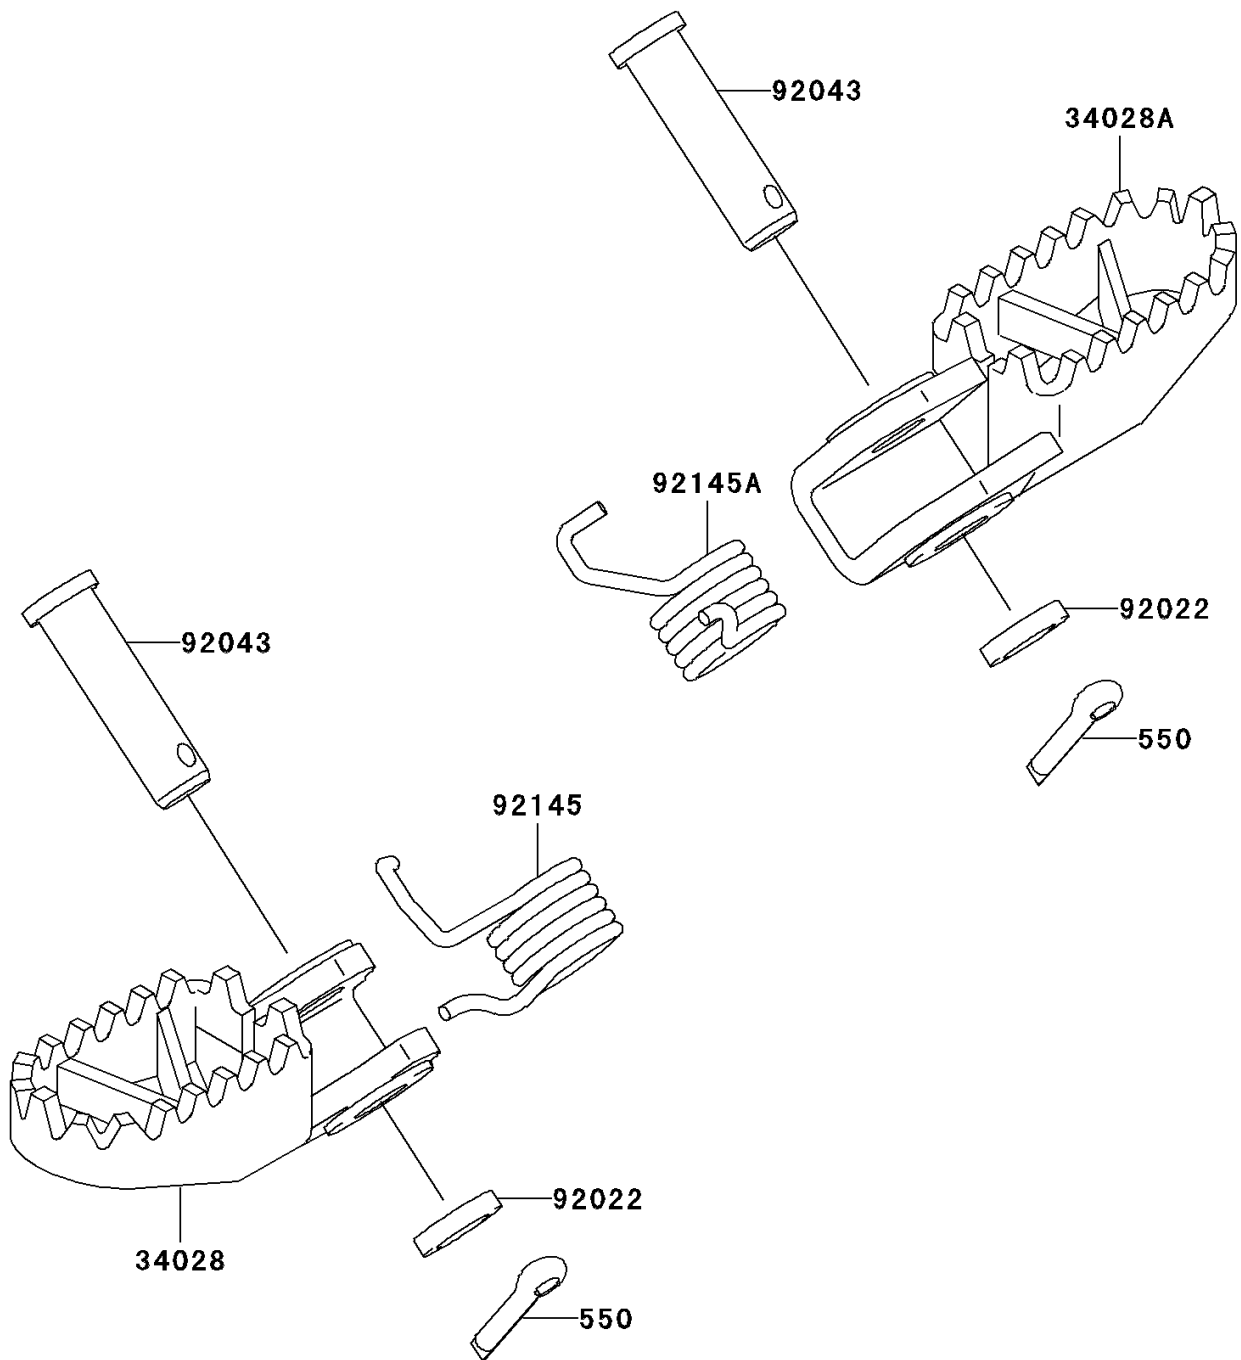

2006 KX65

PARTS DIAGRAM

Footrests

F2160

2006 KX65

PARTS LIST

Footrests

ITEM NAME

PART NUMBER

QUANTITY
