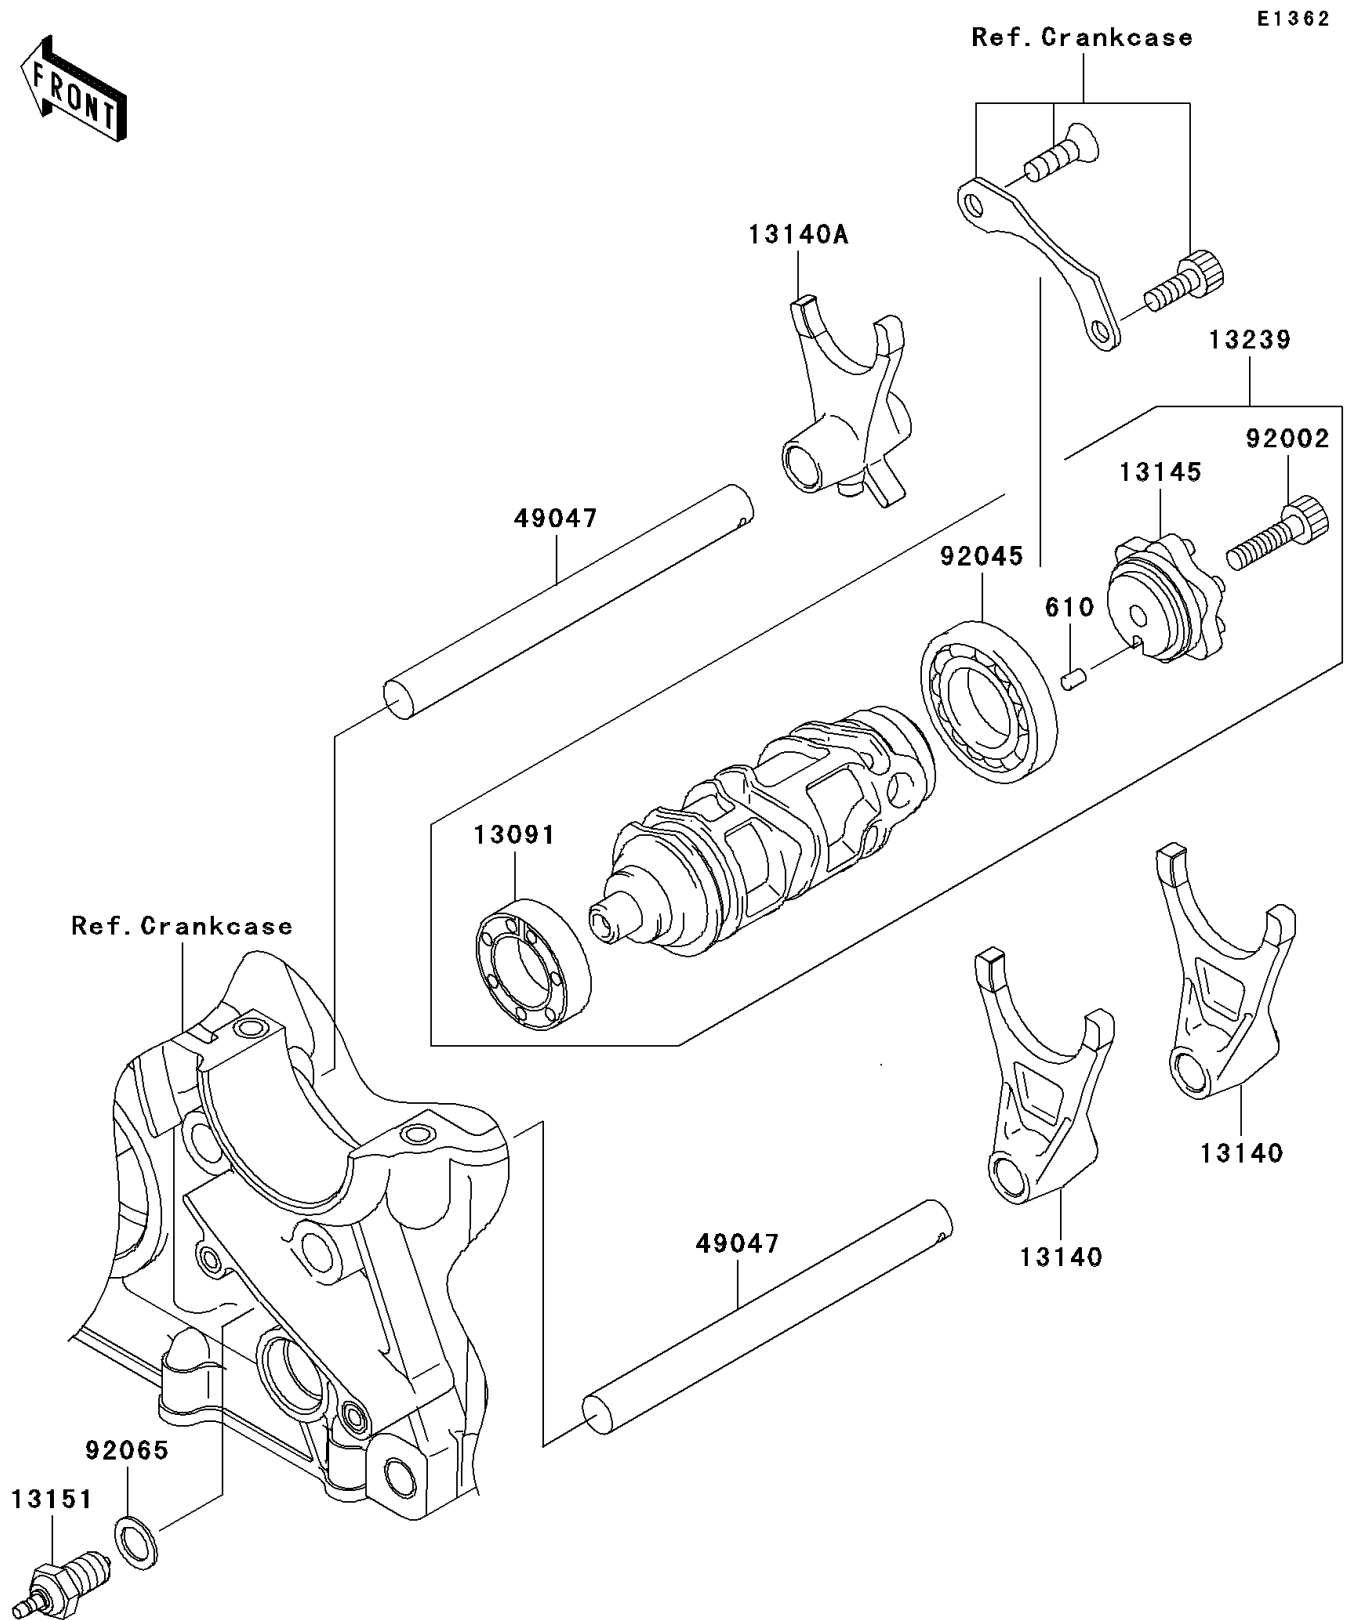

2005 Z750S

PARTS DIAGRAM

Gear Change Drum/Shift Fork(s)

2005 Z750S

PARTS LIST

Gear Change Drum/Shift Fork(s)

ITEM NAME	PART NUMBER	QUANTITY
ROLLER,4X6 (Ref # 610)	610A0406	1
HOLDER (Ref # 13091)	13091-1791	1
FORK-SHIFT,OUTPUT (Ref # 13140)	13140-1266	2
FORK-SHIFT,INPUT (Ref # 13140A)	13140-1267	1
CAM-CHANGE DRUM (Ref # 13145)	13145-0002	1
SWITCH-COMP (Ref # 13151)	13151-1085	1
DRUM-ASSY-CHANGE (Ref # 13239)	13239-0006	1
ROD-SHIFT (Ref # 49047)	49047-0010	2
BOLT,SOCKET,6X25 (Ref # 92002)	92002-1696	1
BEARING-BALL,16005(NTN) (Ref # 92045)	92045-1045	1
GASKET,10.5X16X1 (Ref # 92065)	92065-058	1