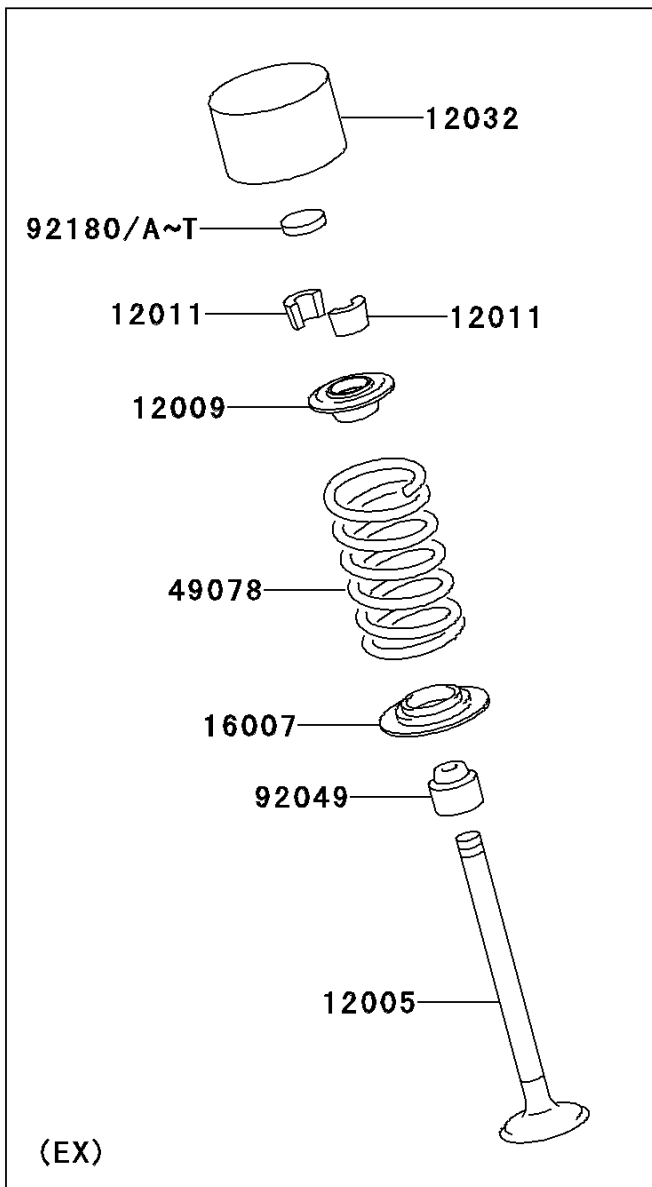

2005 Z750S

PARTS DIAGRAM

Valve(s)

E1210

2005 Z750S

PARTS LIST

Valve(s)

ITEM NAME

PART NUMBER

QUANTITY
