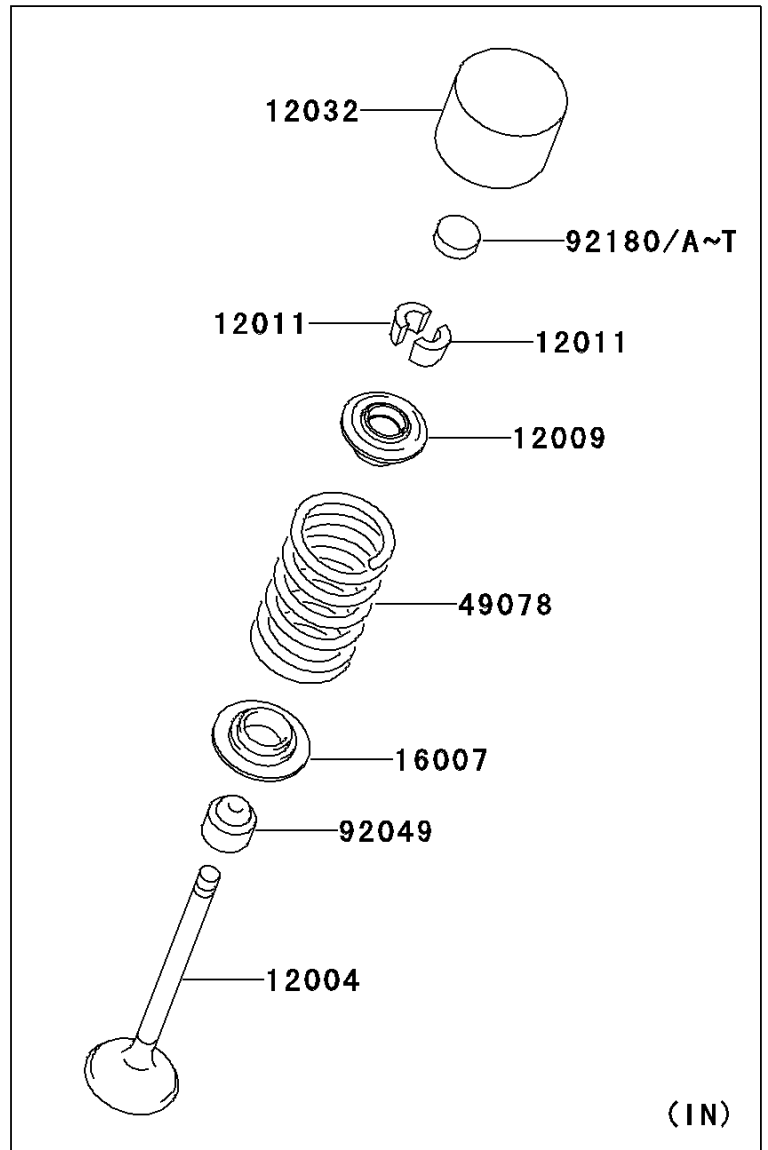

2005 Z750S

PARTS DIAGRAM

Valve(s)

E1210

2005 Z750S

PARTS LIST

Valve(s)

ITEM NAME

PART NUMBER

QUANTITY
