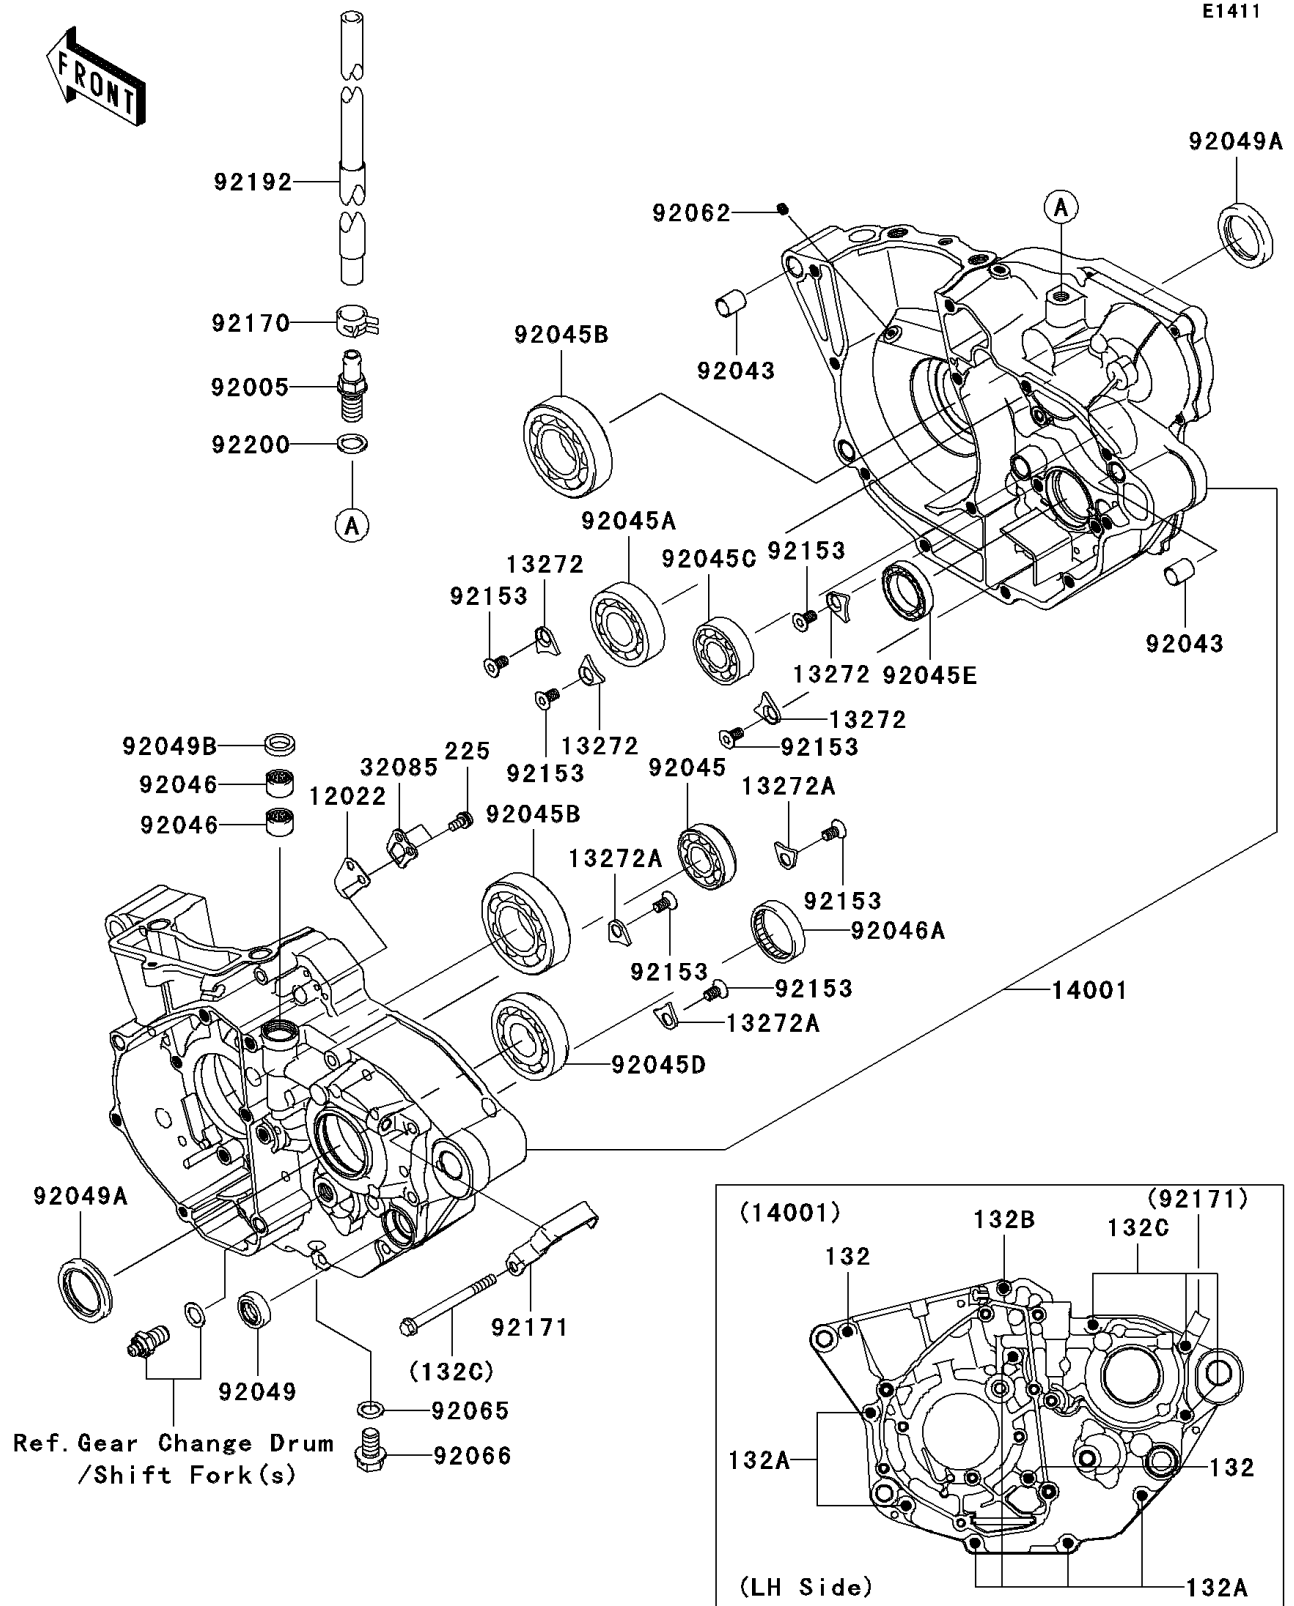

2009 KX™ 250F

PARTS DIAGRAM

Crankcase

2009 KX™ 250F

PARTS LIST

Crankcase

Kawasaki

Let the Good Times Roll®

ITEM NAME

PART NUMBER

QUANTITY
