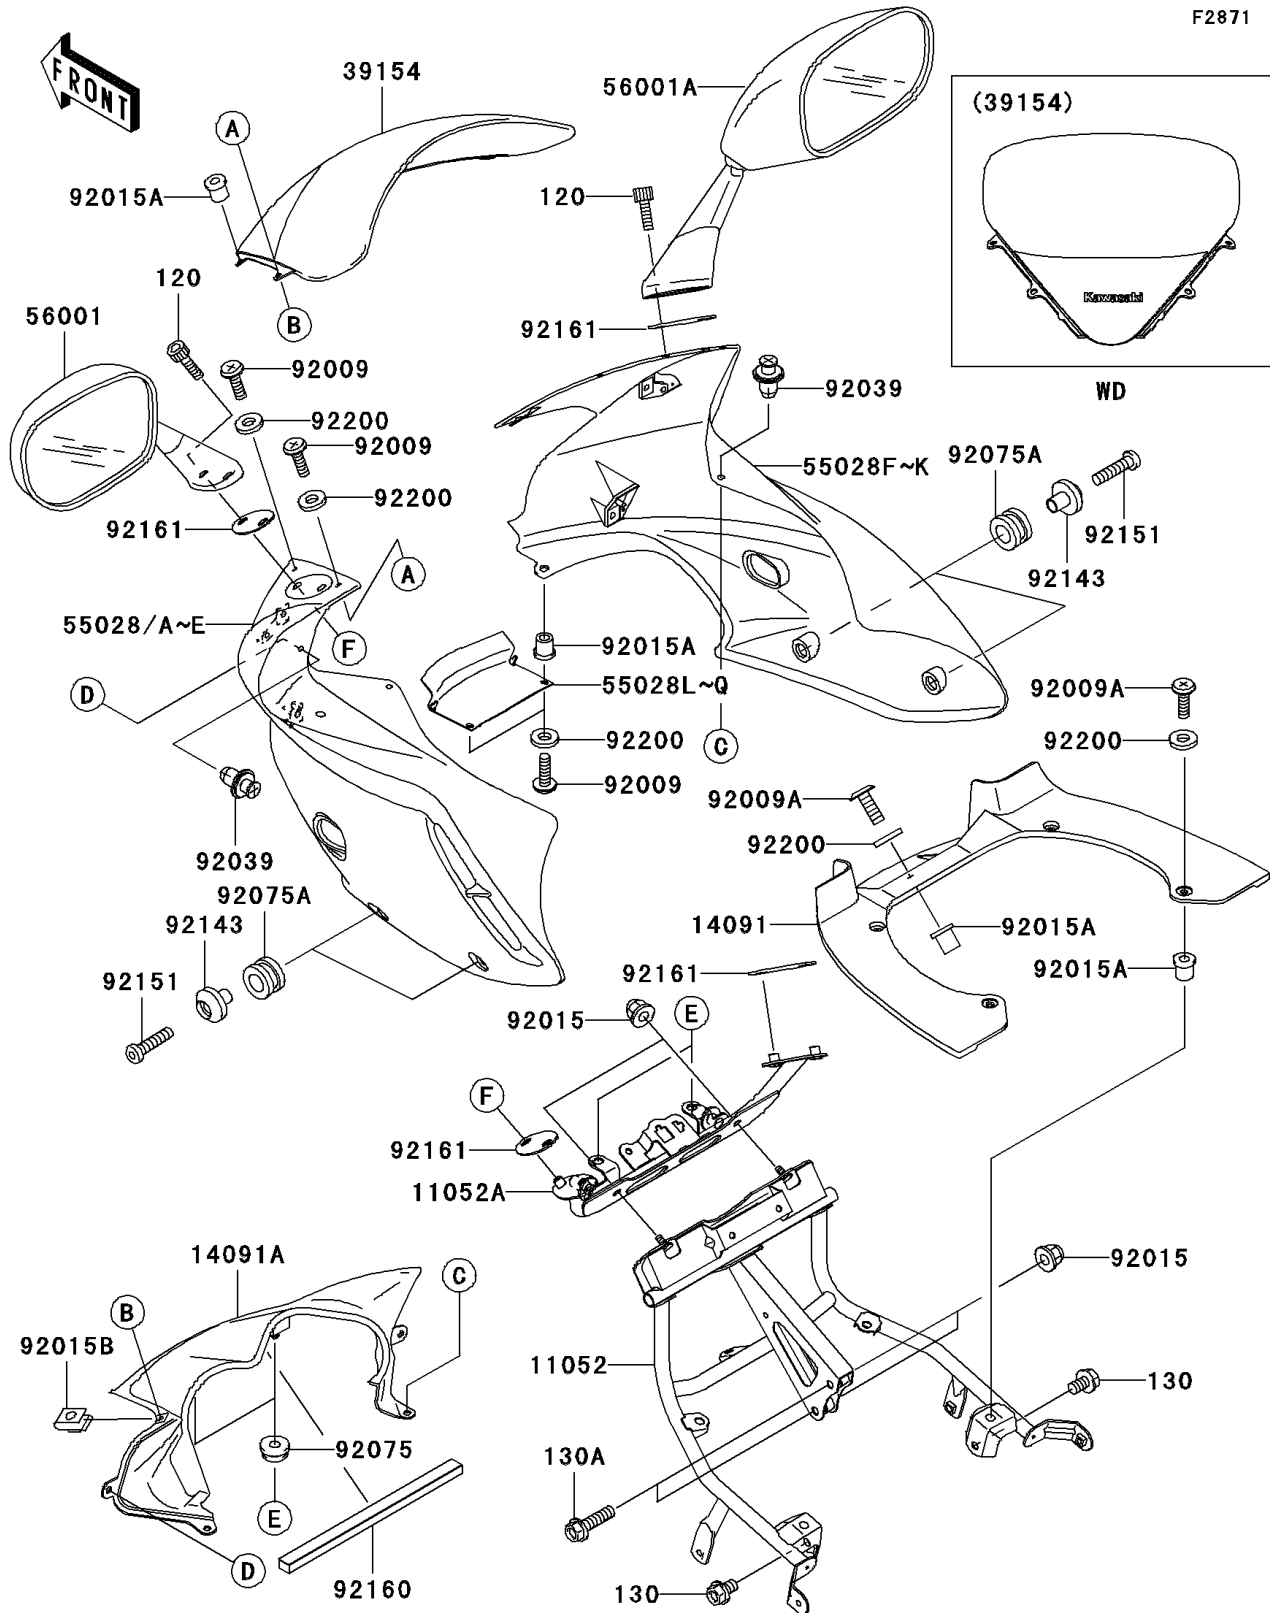

2002 ZR-7S

PARTS DIAGRAM

Cowling(H1-H3)

2002 ZR-7S

PARTS LIST

Cowling(H1-H3)

Kawasaki

Let the Good Times Roll®

ITEM NAME

PART NUMBER

QUANTITY
