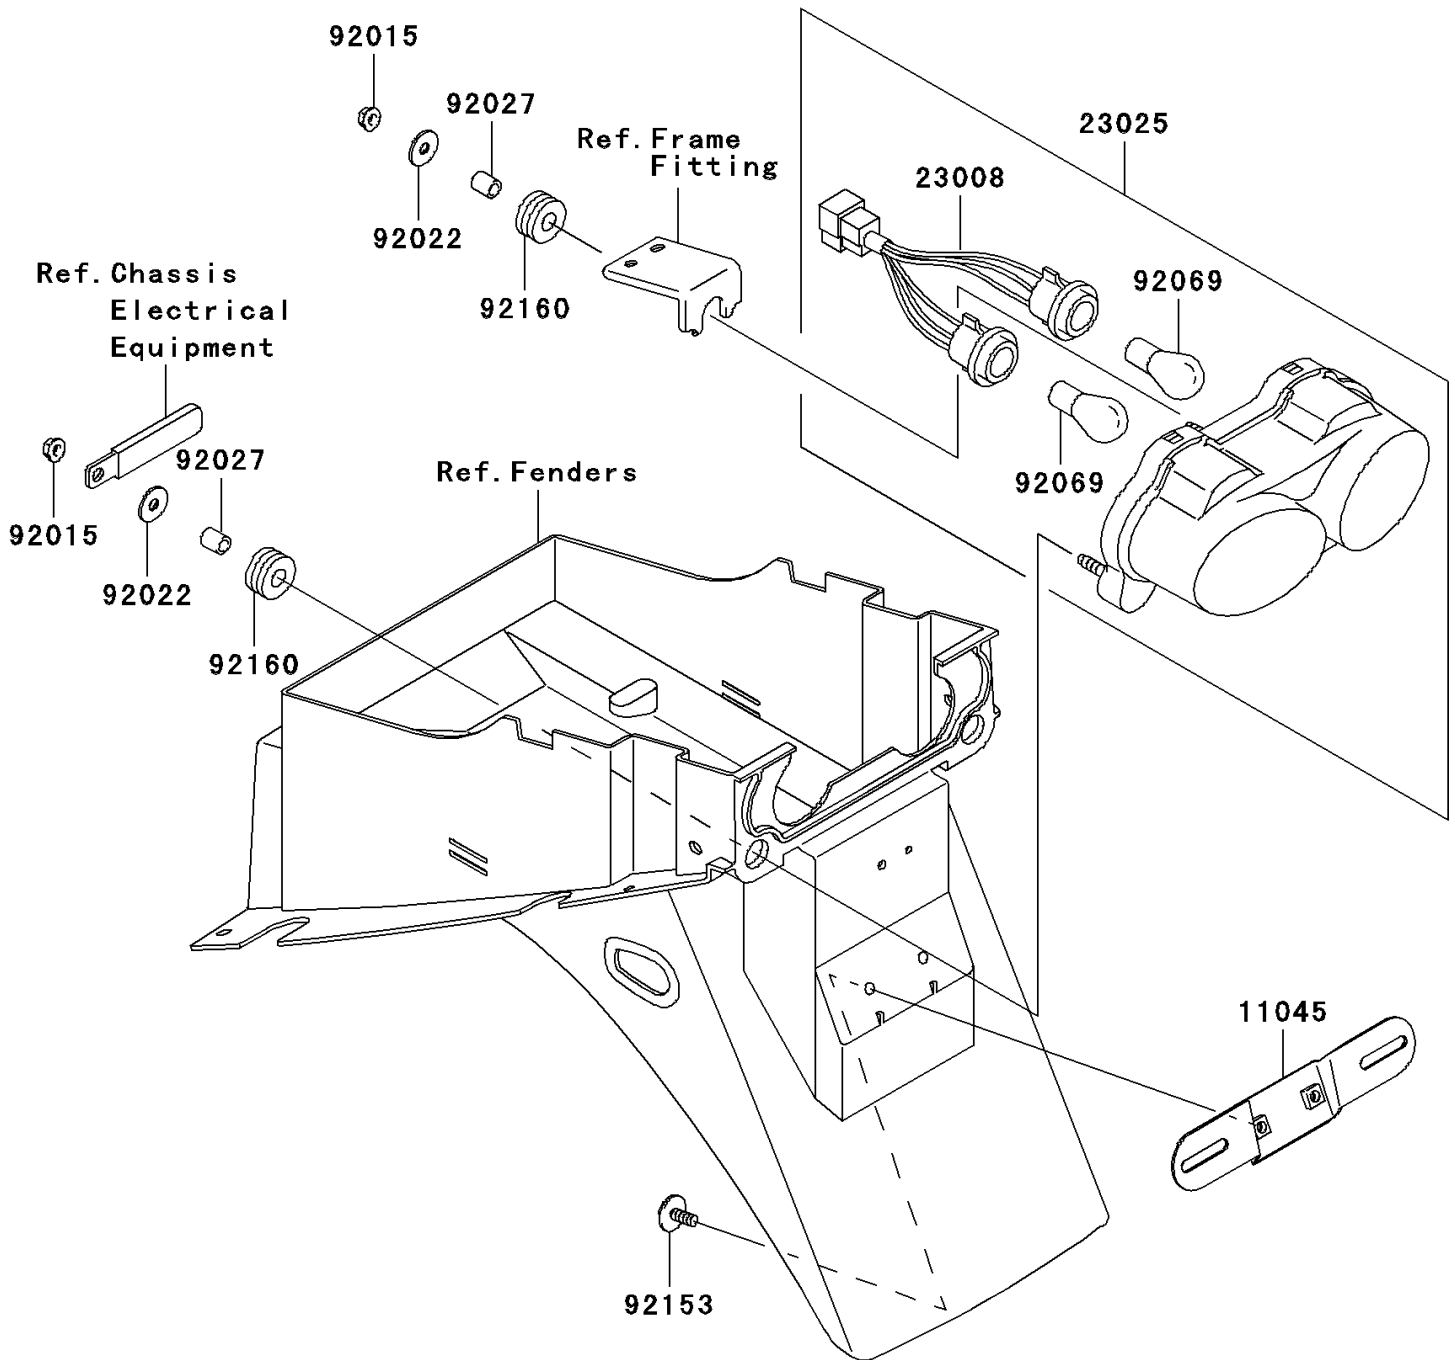

2002 ZR-7S

PARTS DIAGRAM

Taillight(s)

F2720

2002 ZR-7S

PARTS LIST

Taillight(s)

ITEM NAME	PART NUMBER	QUANTITY
BRACKET,LICENSE (Ref # 11045)	11045-1387	1
SOCKET-ASSY,TAIL LAMP (Ref # 23008)	23008-1364	1
LAMP-TAIL (Ref # 23025)	23025-1301	1
NUT,FLANGED,6MM (Ref # 92015)	92015-1367	3
WASHER,6.5X20X1.6 (Ref # 92022)	92022-1557	3
COLLAR,6.8X10X12 (Ref # 92027)	92027-162	3
BULB,12V 21/5W (Ref # 92069)	92069-063	2
BOLT,6X16 (Ref # 92153)	92153-0684	2
DAMPER (Ref # 92160)	92160-1162	3