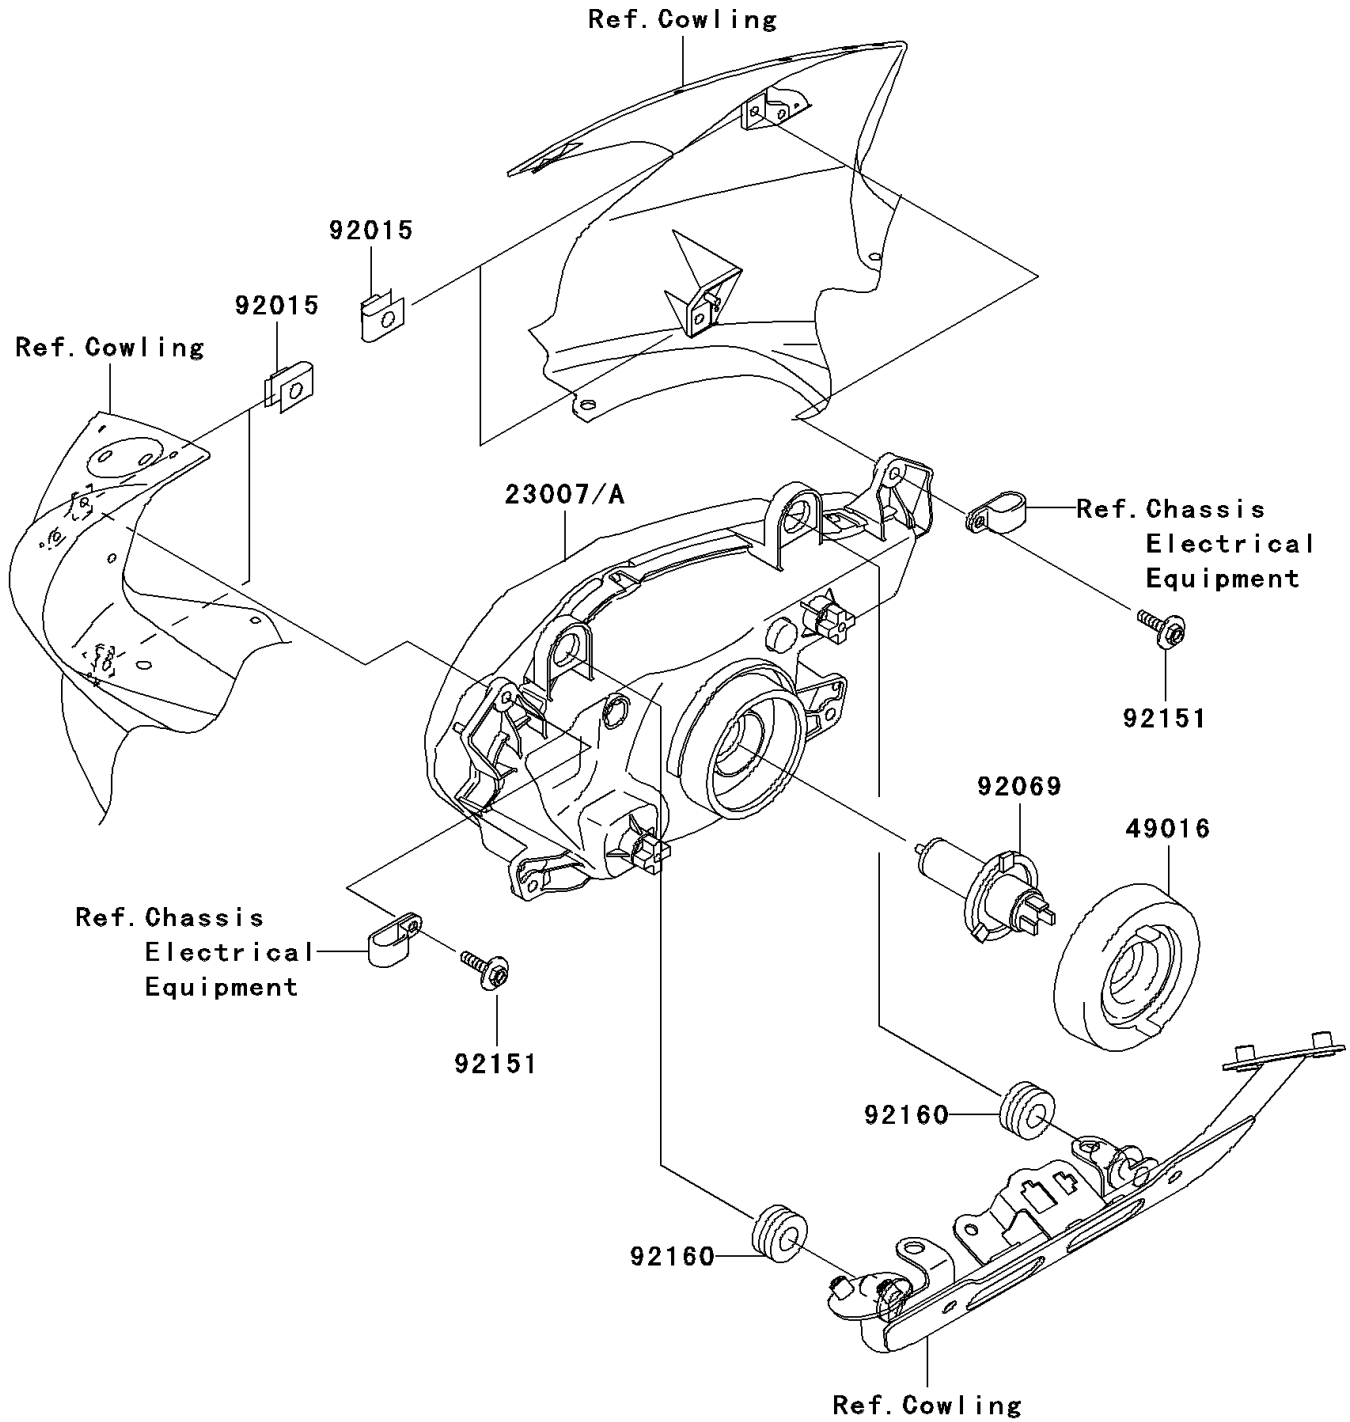

2002 ZR-7S

PARTS DIAGRAM

Headlight(s)

F2710

2002 ZR-7S

PARTS LIST

Headlight(s)

ITEM NAME	PART NUMBER	QUANTITY
LENS-COMP,HEAD LAMP (Ref # 23007A)	23007-1410	1
COVER-SEAL,HEAD LAMP (Ref # 49016)	49016-1209	1
NUT,6MM (Ref # 92015)	92015-1094	4
BULB,12V 60/55W,H4 (Ref # 92069)	92069-1002	1
BOLT,6X25 (Ref # 92151)	92151-1241	4
DAMPER (Ref # 92160)	92160-1007	2