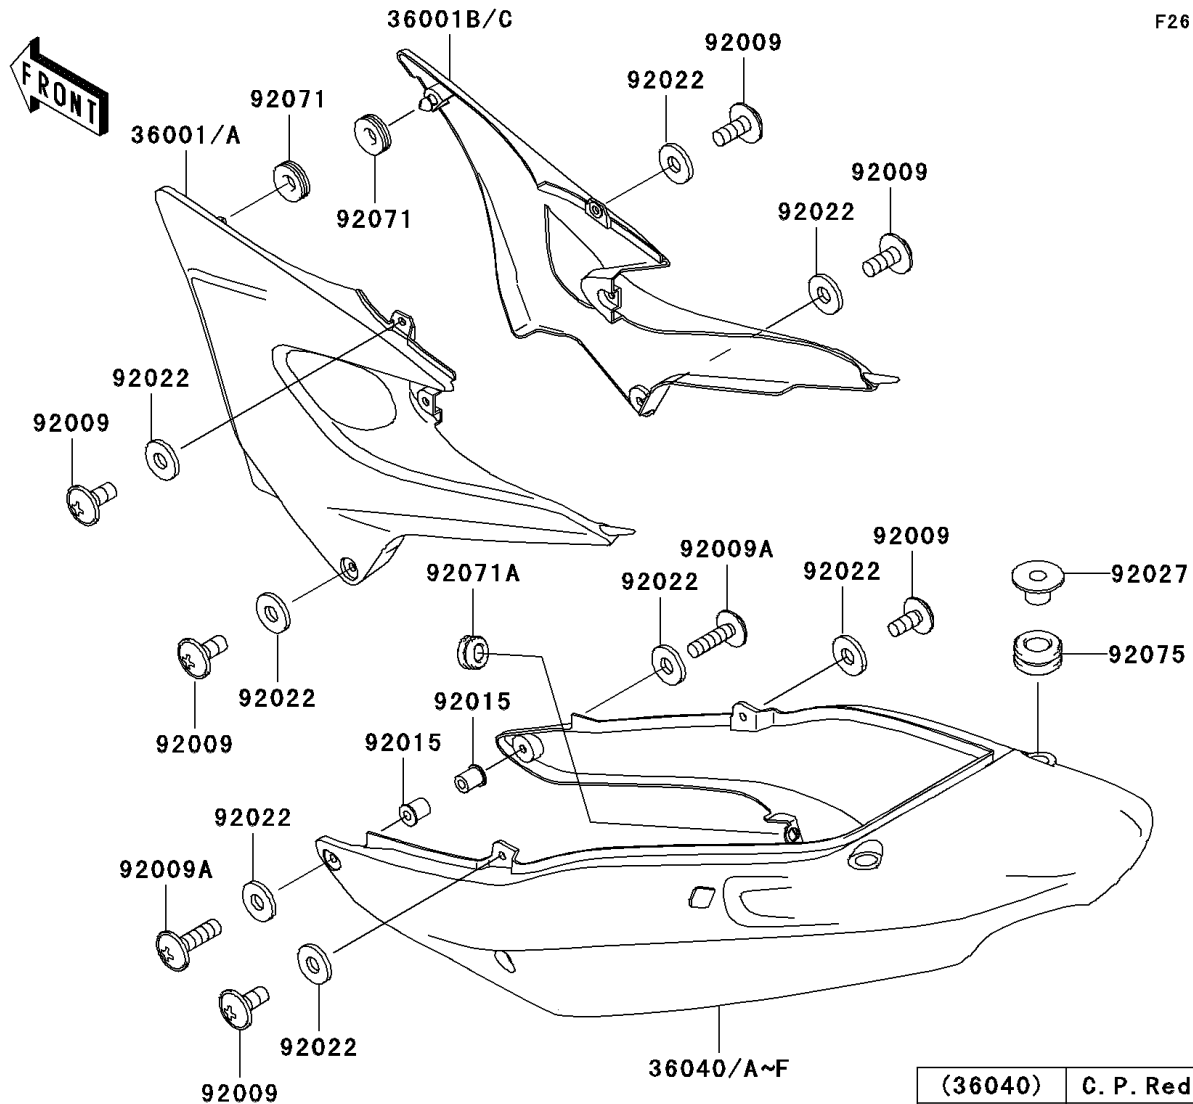

2002 ZR-7S

PARTS DIAGRAM

Side Covers/Chain Cover

F2610

(36040)	C. P. Red
(36040A)	C. L. Blue
(36040B)	G. Silver
(36040C)	Blue
(36040D)	Yellow
(36040E)	M. R. Red
(36040F)	M. Silver

WOD

2002 ZR-7S

PARTS LIST

Side Covers/Chain Cover

ITEM NAME

PART NUMBER

QUANTITY
