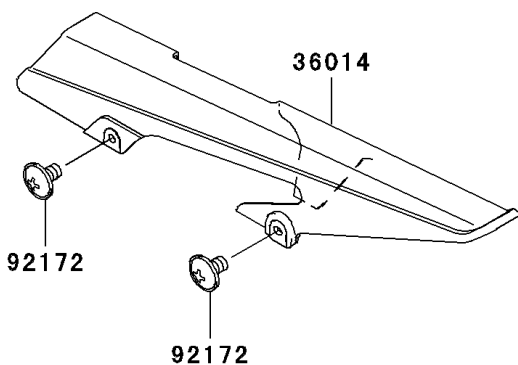

2002 ZR-7S

PARTS DIAGRAM

Side Covers/Chain Cover

F2610

(36040)	C. P. Red
(36040A)	C. L. Blue
(36040B)	G. Silver
(36040C)	Blue
(36040D)	Yellow
(36040E)	M. R. Red
(36040F)	M. Silver

WOD

2002 ZR-7S

PARTS LIST

Side Covers/Chain Cover

ITEM NAME

PART NUMBER

QUANTITY
