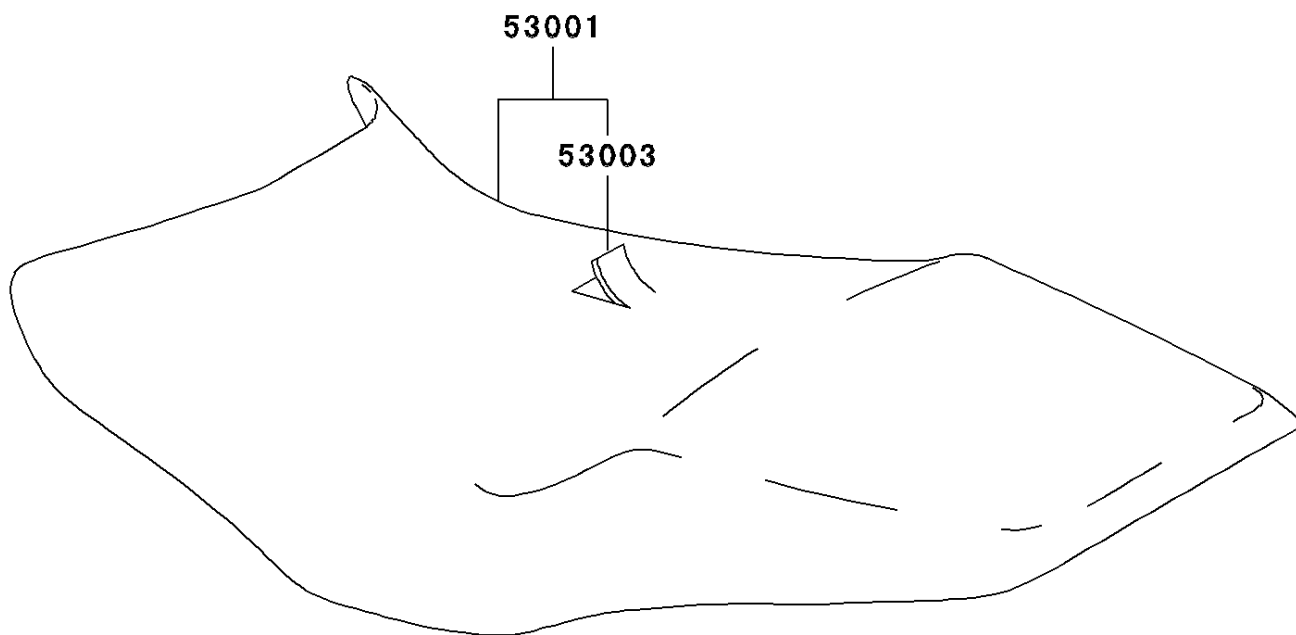

2002 ZR-7S

PARTS DIAGRAM

Seat

F2510

2002 ZR-7S

PARTS LIST

Seat

ITEM NAME	PART NUMBER	QUANTITY
SEAT-ASSY,DUAL,BLACK (Ref # 53001)	53001-1907-MA	1
LEATHER,SEAT,BLACK (Ref # 53003)	53003-1439-MA	1