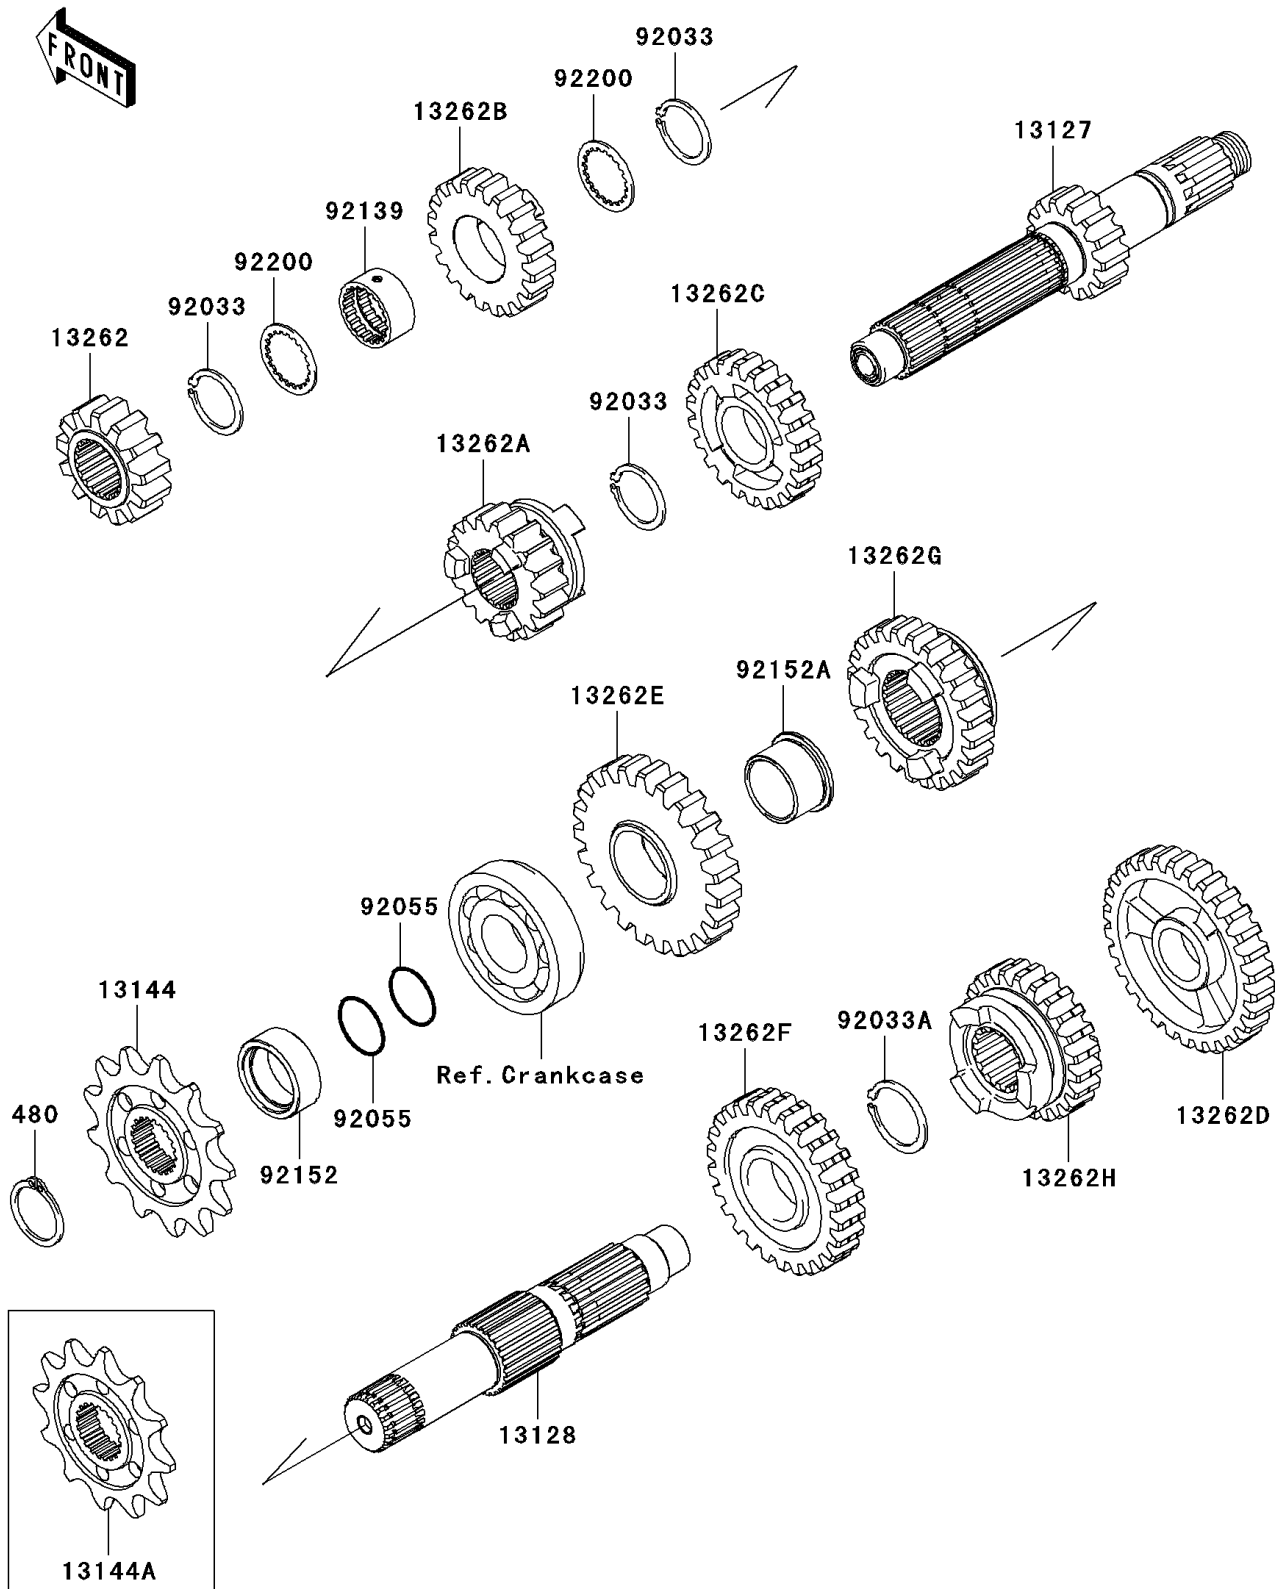

2009 KX™ 250F

PARTS DIAGRAM

Transmission

E1361

2009 KX™ 250F

PARTS LIST

Transmission

Kawasaki

Let the Good Times Roll®

ITEM NAME

PART NUMBER

QUANTITY
