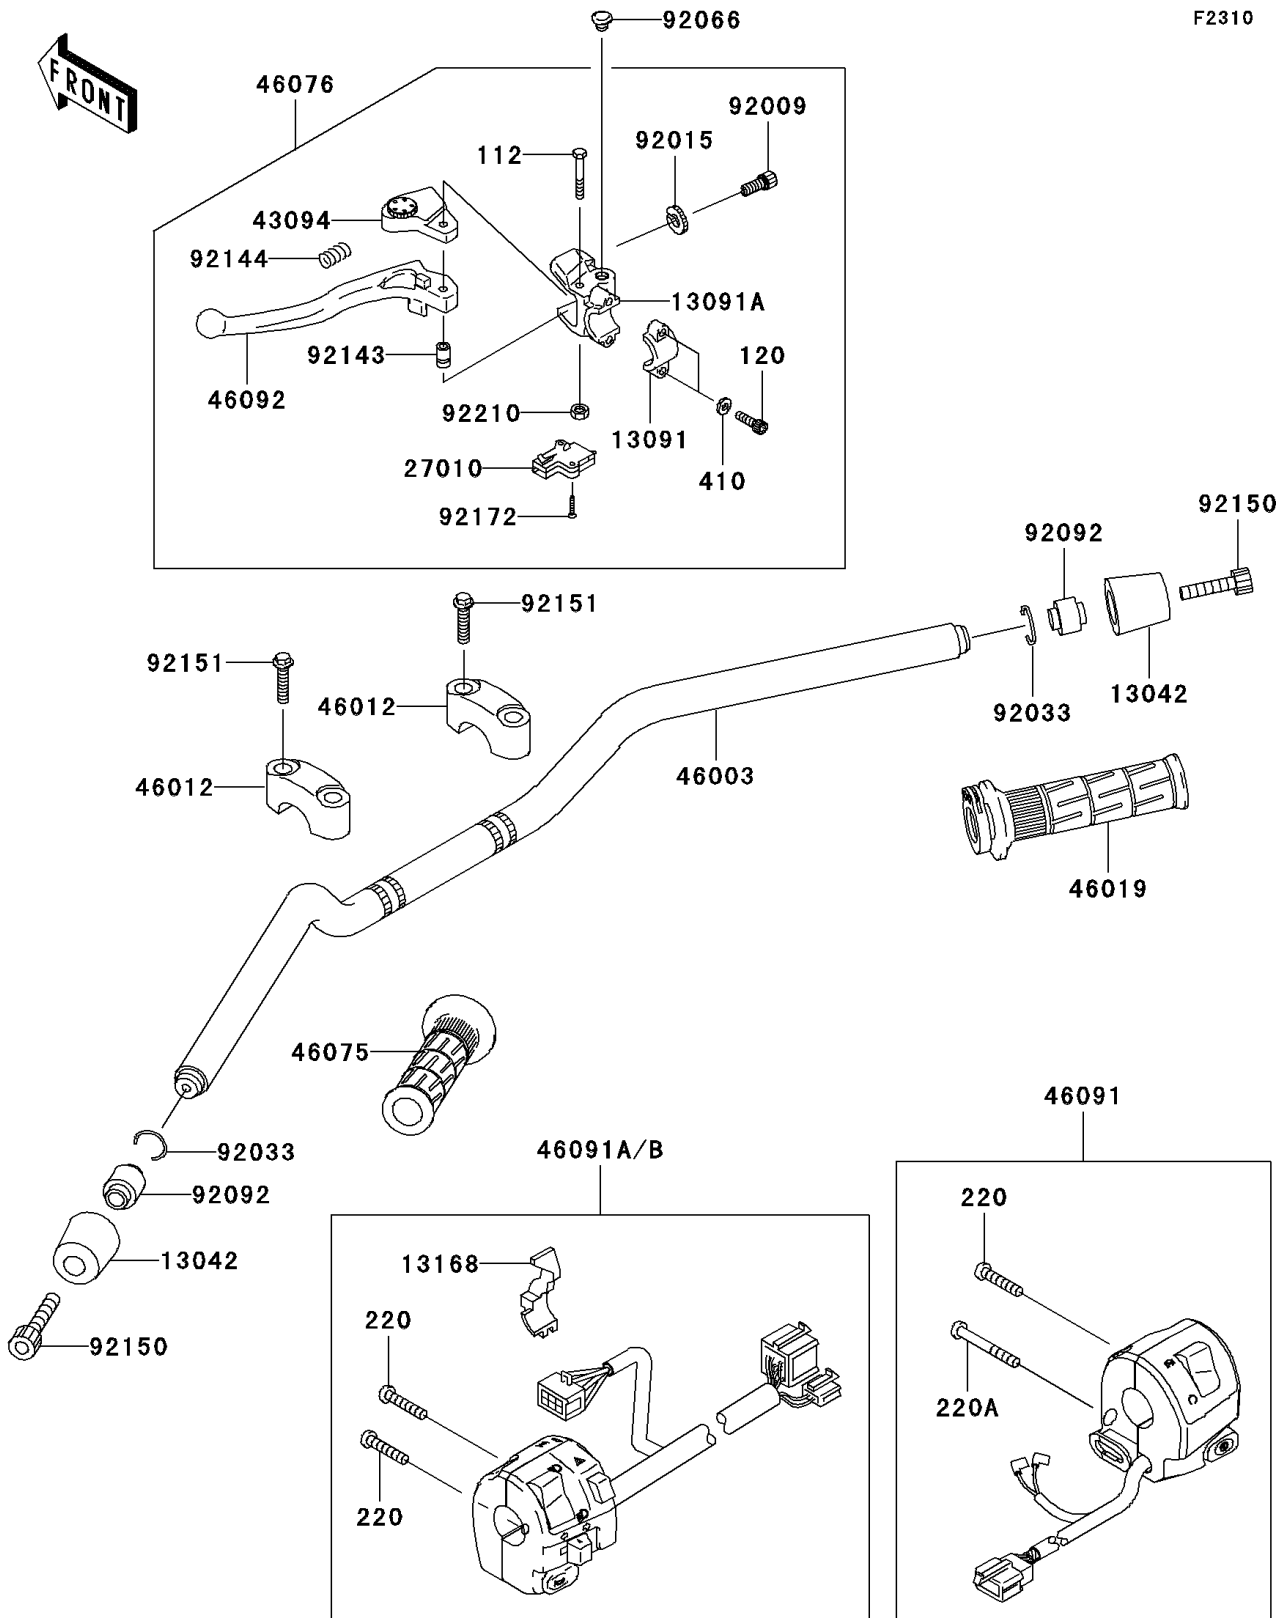

2002 ZR-7S

PARTS DIAGRAM

Handlebar

2002 ZR-7S

PARTS LIST

Handlebar

ITEM NAME

PART NUMBER

QUANTITY
