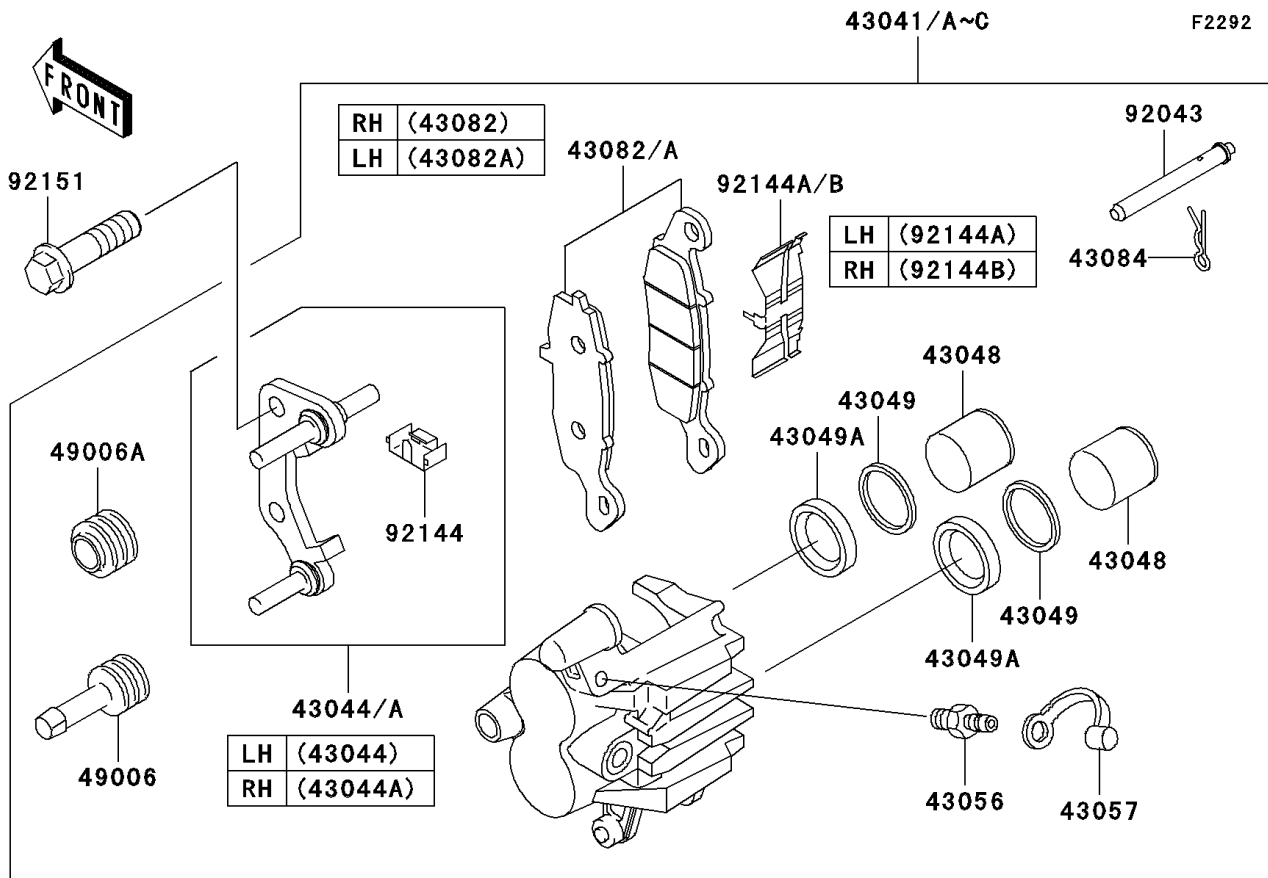

2002 ZR-7S

PARTS DIAGRAM

Front Brake(H1-H3)

2002 ZR-7S

PARTS LIST

Front Brake(H1-H3)

Kawasaki

Let the Good Times Roll®

ITEM NAME

PART NUMBER

QUANTITY
