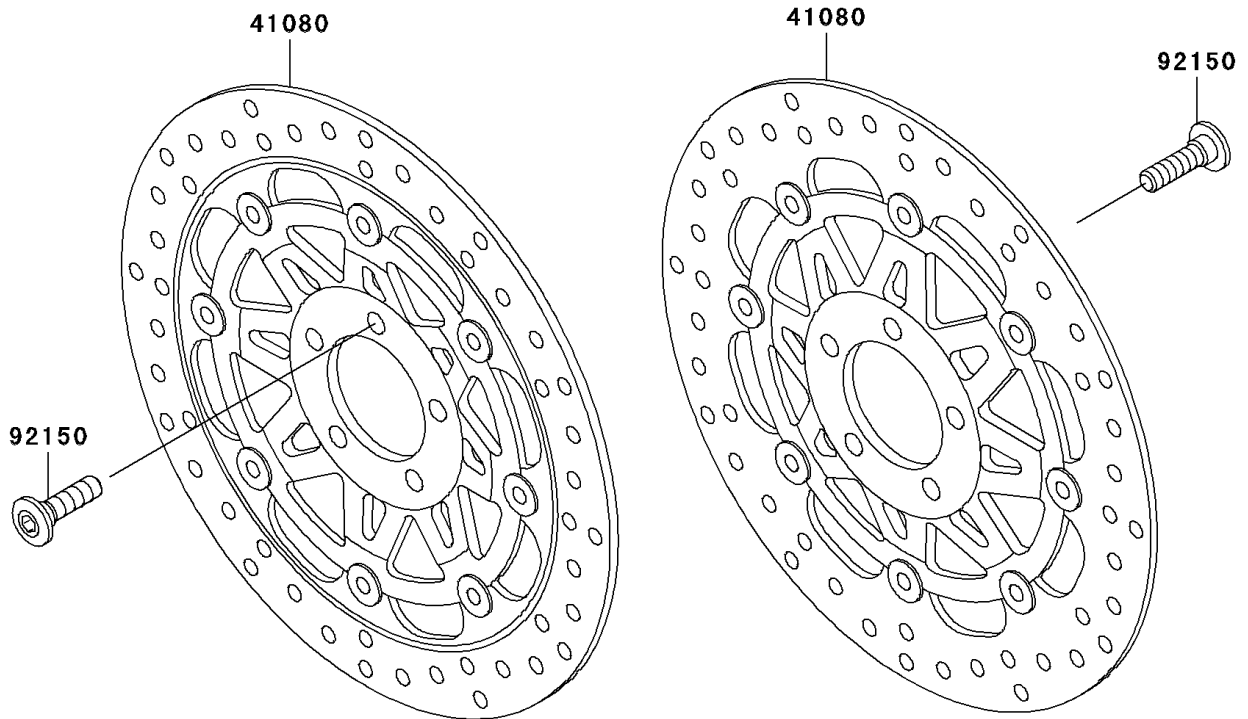

2002 ZR-7S

PARTS DIAGRAM

Front Brake(H1-H3)

2002 ZR-7S

PARTS LIST

Front Brake(H1-H3)

Kawasaki

Let the Good Times Roll®

ITEM NAME

PART NUMBER

QUANTITY
