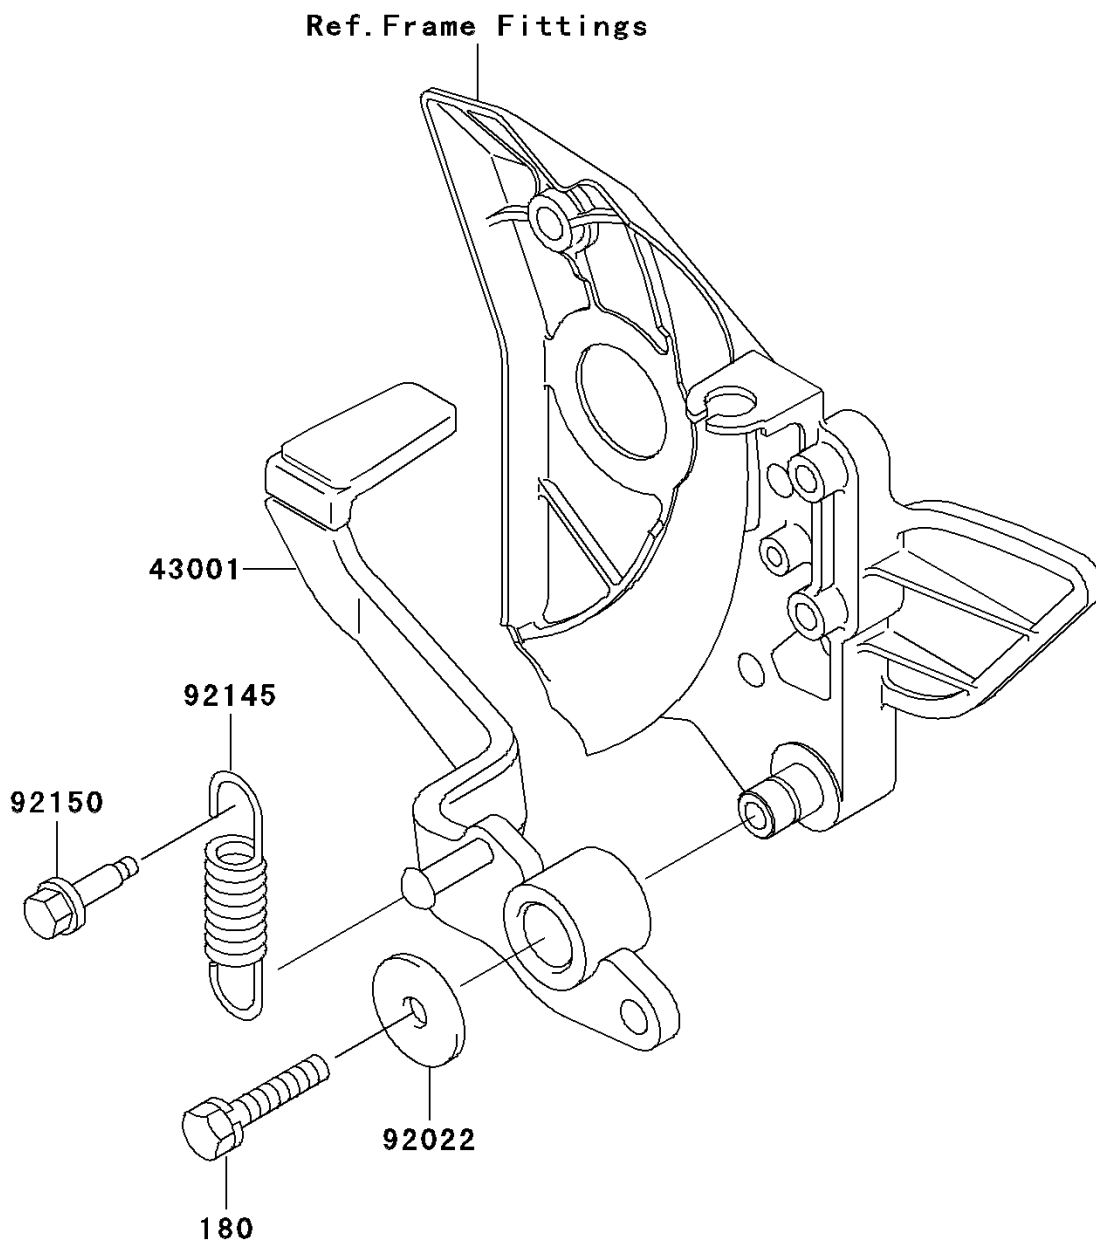

2002 ZR-7S

PARTS DIAGRAM

Brake Pedal/Torque Link

Kawasaki

Let the Good Times Roll®

F2260

2002 ZR-7S

PARTS LIST

Brake Pedal/Torque Link

ITEM NAME

PART NUMBER

QUANTITY
