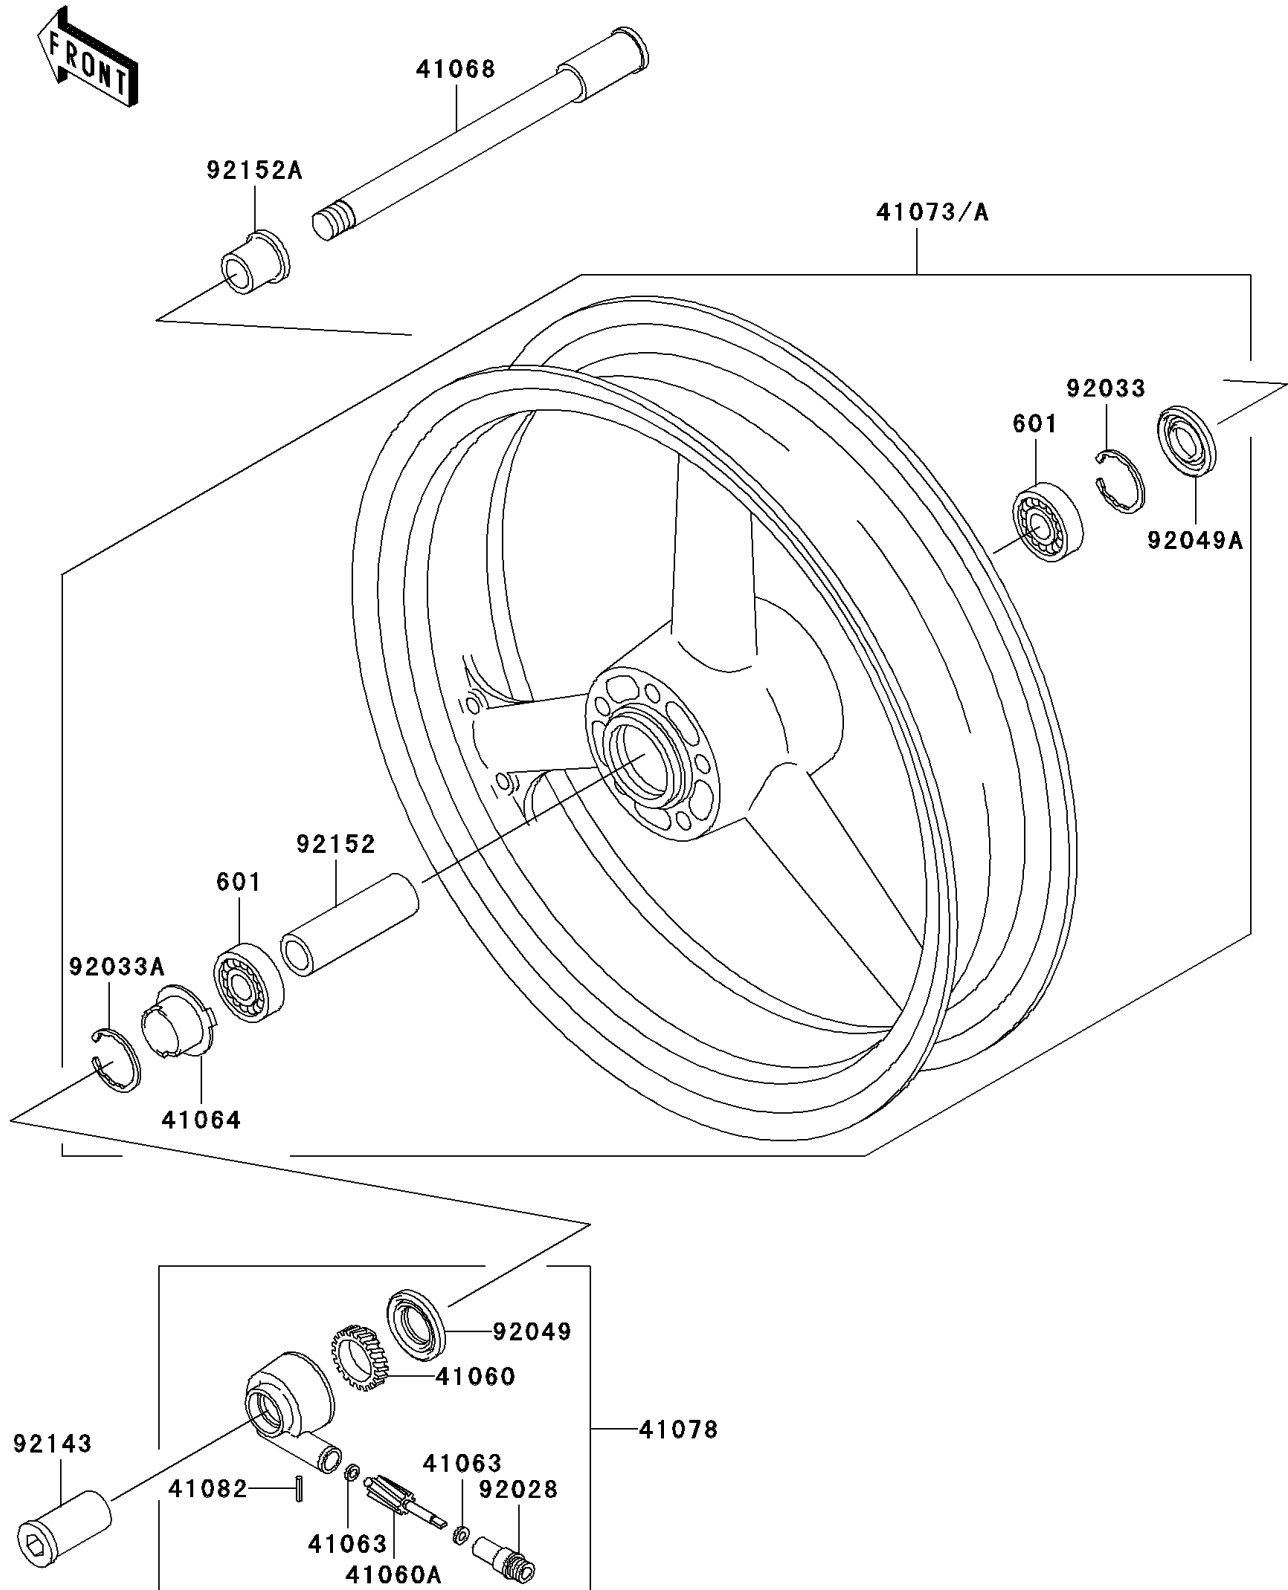

## PARTS DIAGRAM

### Front Wheel

F2230

## PARTS LIST

### Front Wheel

ITEM NAME	PART NUMBER	QUANTITY
BEARING-BALL,#6203UUC3 (Ref # 601)	601B6203UU	2
GEAR-METER SCREW,24T (Ref # 41060)	41060-1025	1
GEAR-METER SCREW,9T (Ref # 41060A)	41060-1123	1
WASHER,5.1X9X0.4 (Ref # 41063)	41063-001	2
RECEIVER-SPEEDOMETER (Ref # 41064)	41064-1006	1
AXLE,FR (Ref # 41068)	41068-1255	1
WHEEL-ASSY,FR,C.GRAY (Ref # 41073)	41073-1678-DH	1
CASE-ASSY-METER GEAR (Ref # 41078)	41078-1069	1
PIN,SPRING (Ref # 41082)	41082-001	1
BUSHING,SPEEDOMETER (Ref # 92028)	92028-1066	1
RING-SNAP,40MM (Ref # 92033)	92033-1040	1
RING-SNAP,42MM (Ref # 92033A)	92033-1041	1
SEAL-OIL,BJN30427-C3 (Ref # 92049)	92049-1057	1
SEAL-OIL,AG1258AO (Ref # 92049A)	92049-1110	1
COLLAR,FR AXLE NUT,L=42.5 (Ref # 92143)	92143-1206	1
COLLAR,FR HUB,L=81.5 (Ref # 92152)	92152-1159	1
COLLAR,FR AXLE,RH,L=25.5 (Ref # 92152A)	92152-1160	1