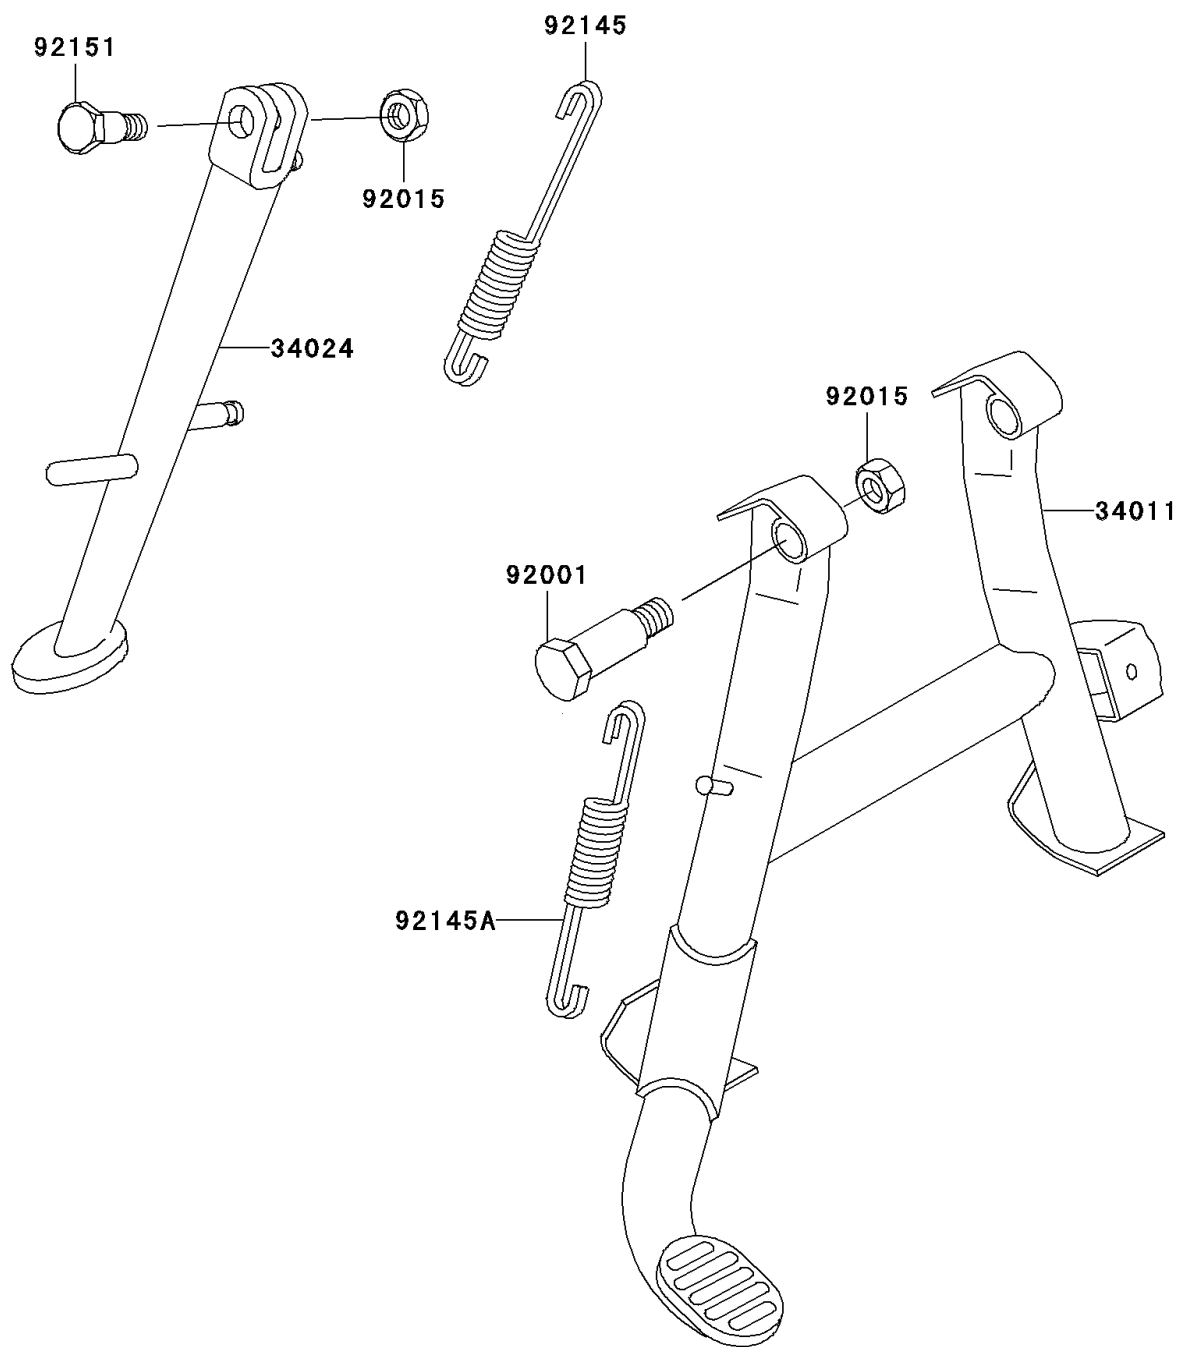

2002 ZR-7S

PARTS DIAGRAM

Stand(s)

Kawasaki

Let the Good Times Roll®

F2190

2002 ZR-7S

PARTS LIST

Stand(s)

ITEM NAME	PART NUMBER	QUANTITY
STAND-CENTER,C.GRAY (Ref # 34011)	34011-1184-EZ	1
STAND-SIDE,C.GRAY (Ref # 34024)	34024-1367-EZ	1
BOLT,CENTER STAND (Ref # 92001)	92001-1214	2
NUT,LOCK,10MM,BLACK (Ref # 92015)	92015-1188	3
SPRING,SIDE STAND (Ref # 92145)	92145-0083	1
SPRING,CENTER STAND (Ref # 92145A)	92145-1236	1
BOLT,SIDE STAND (Ref # 92151)	92151-1291	1