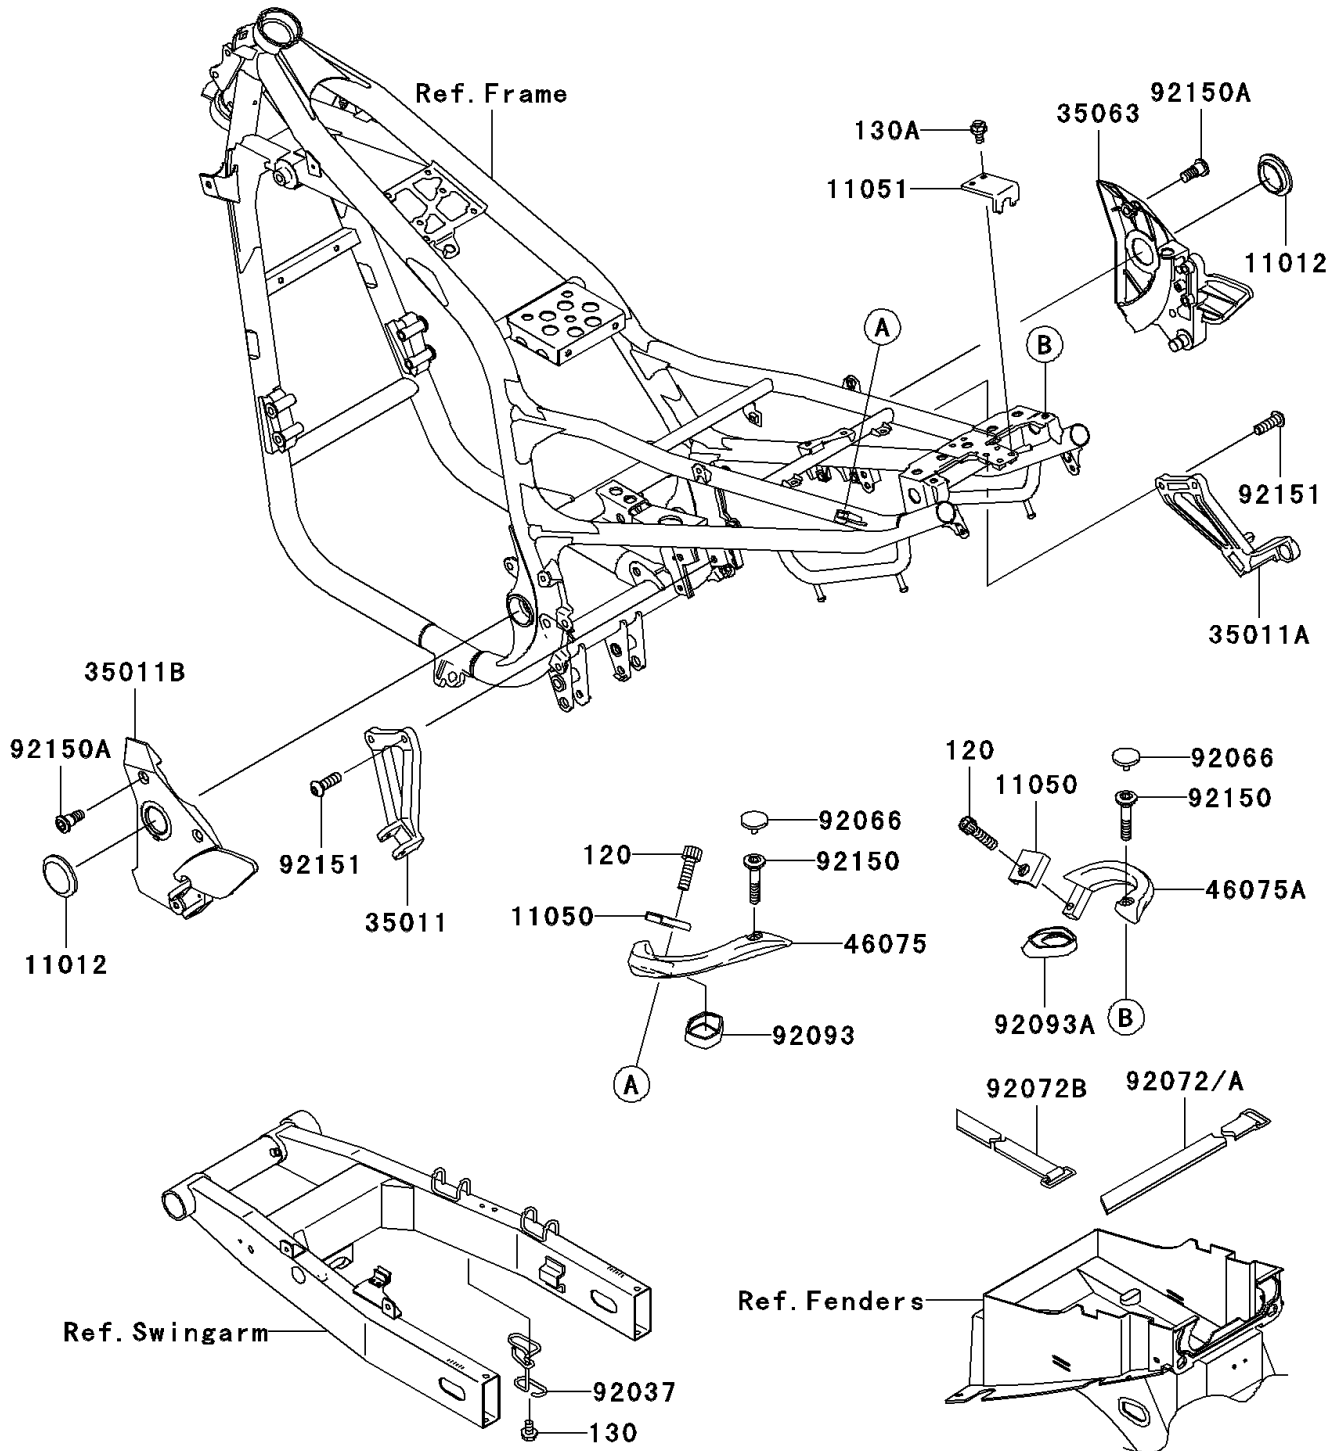

2002 ZR-7S

PARTS DIAGRAM

Frame Fittings

F2131

2002 ZR-7S

PARTS LIST

Frame Fittings

ITEM NAME	PART NUMBER	QUANTITY
BOLT-SOCKET,8X30,BLACK (Ref # 120)	120S0830	2
BOLT-FLANGED,6X10,BLACK (Ref # 130)	130J0610	1
BOLT-FLANGED (Ref # 130A)	130J0612	2
CAP (Ref # 11012)	11012-1657	2
BRACKET,TAIL GRIP (Ref # 11050)	11050-1797	2
BRACKET,TAIL LAMP (Ref # 11051)	11051-1455	1
STAY,RR,LH (Ref # 35011)	35011-1554	1
STAY,RR,RH (Ref # 35011A)	35011-1555	1
STAY,FRONT STEP,LH,C.GRAY (Ref # 35011B)	35011-1998-EZ	1
STAY,FRONT STEP,RH,C.GRAY (Ref # 35063)	35063-1051-EZ	1
GRIP,RR,LH,F.BLACK (Ref # 46075)	46075-1197-21	1
GRIP,RR,RH,F.BLACK (Ref # 46075A)	46075-1198-21	1
CLAMP,TUBE (Ref # 92037)	92037-1942	1
PLUG (Ref # 92066)	92066-1216	2
BAND,L=160 (Ref # 92072B)	92072-1381	1
SEAL,REAR GRIP,LH (Ref # 92093)	92093-1476	1
SEAL,REAR GRIP,RH (Ref # 92093A)	92093-1477	1
BOLT,SOCKET,8X40 (Ref # 92150)	92150-1735	2
BOLT,SOCKET,8X20 (Ref # 92150A)	92150-1839	6
BOLT,SOCKET,8X25 (Ref # 92151)	92151-1593	4
BAND,L=470 (Ref # 92072)	92072-1331	1
BAND,L=540 (Ref # 92072A)	92072-1378	1