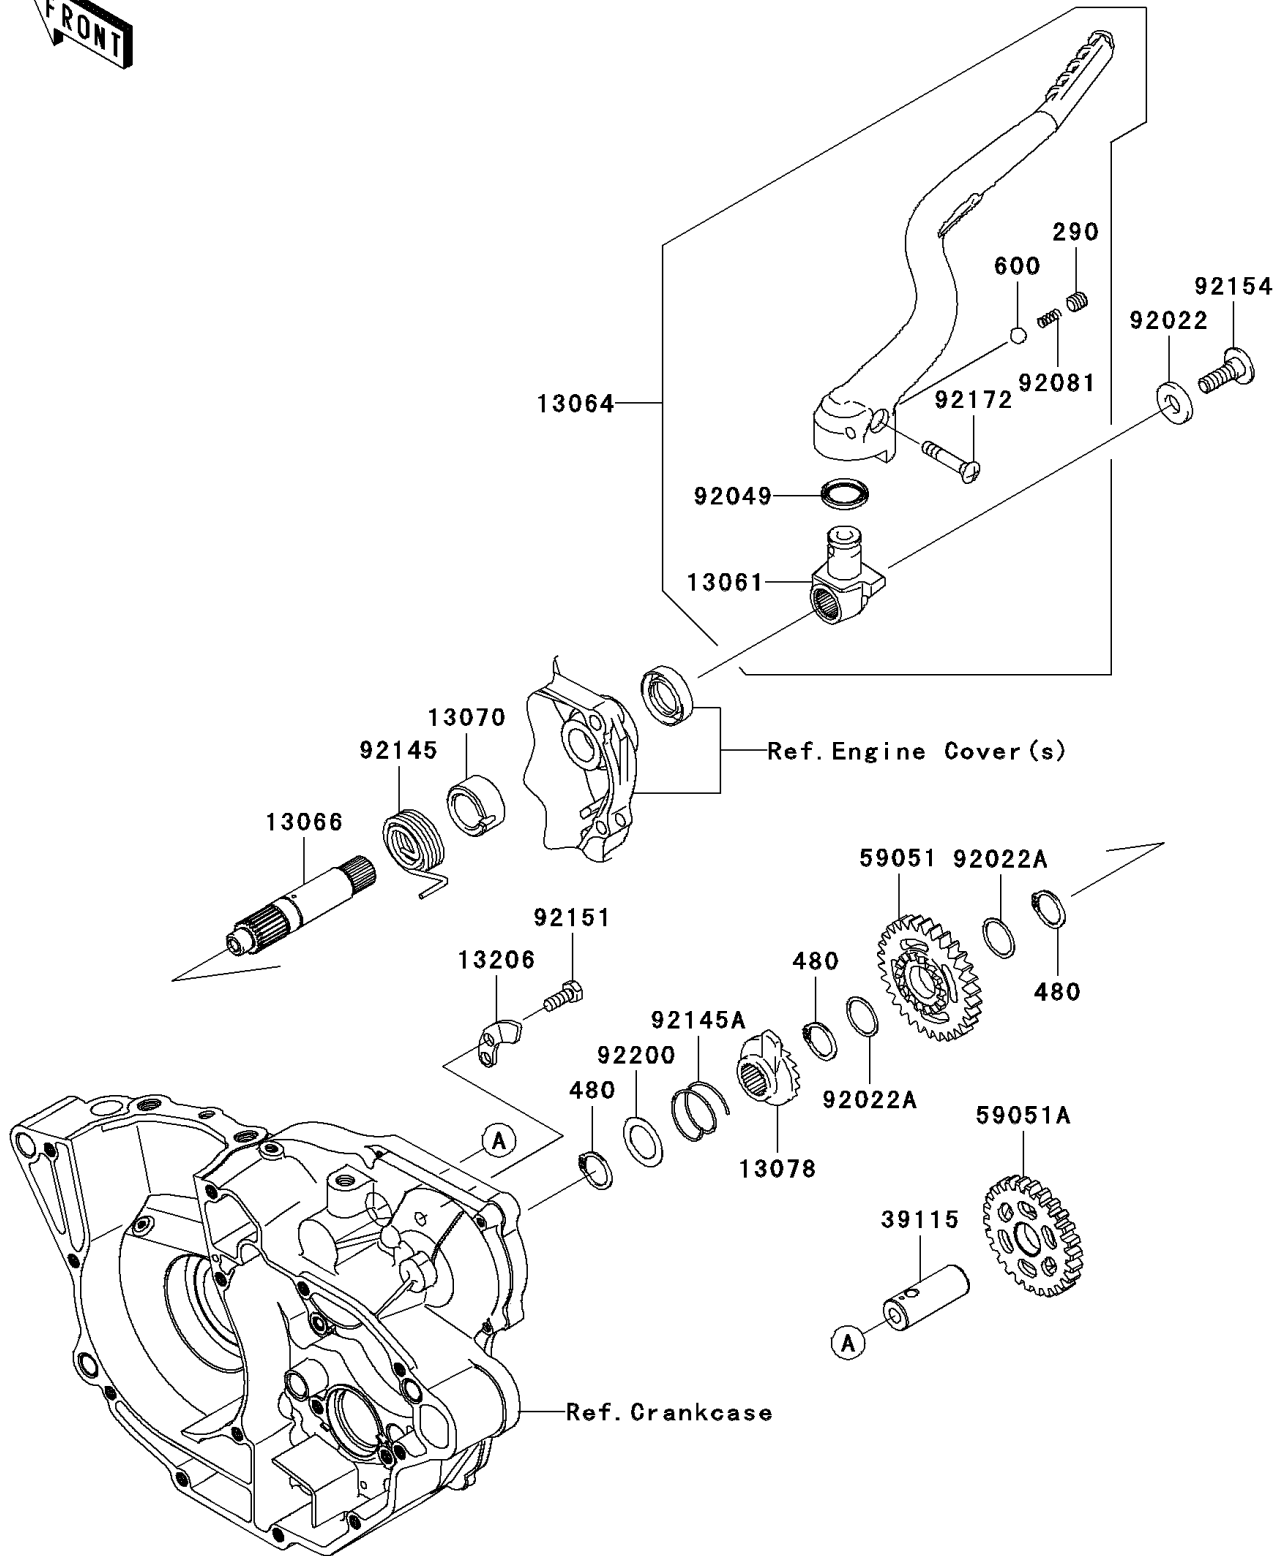

2009 KX™ 250F

PARTS DIAGRAM

Kickstarter Mechanism

E1340

2009 KX™ 250F

PARTS LIST

Kickstarter Mechanism

Kawasaki

Let the Good Times Roll®

ITEM NAME

PART NUMBER

QUANTITY
