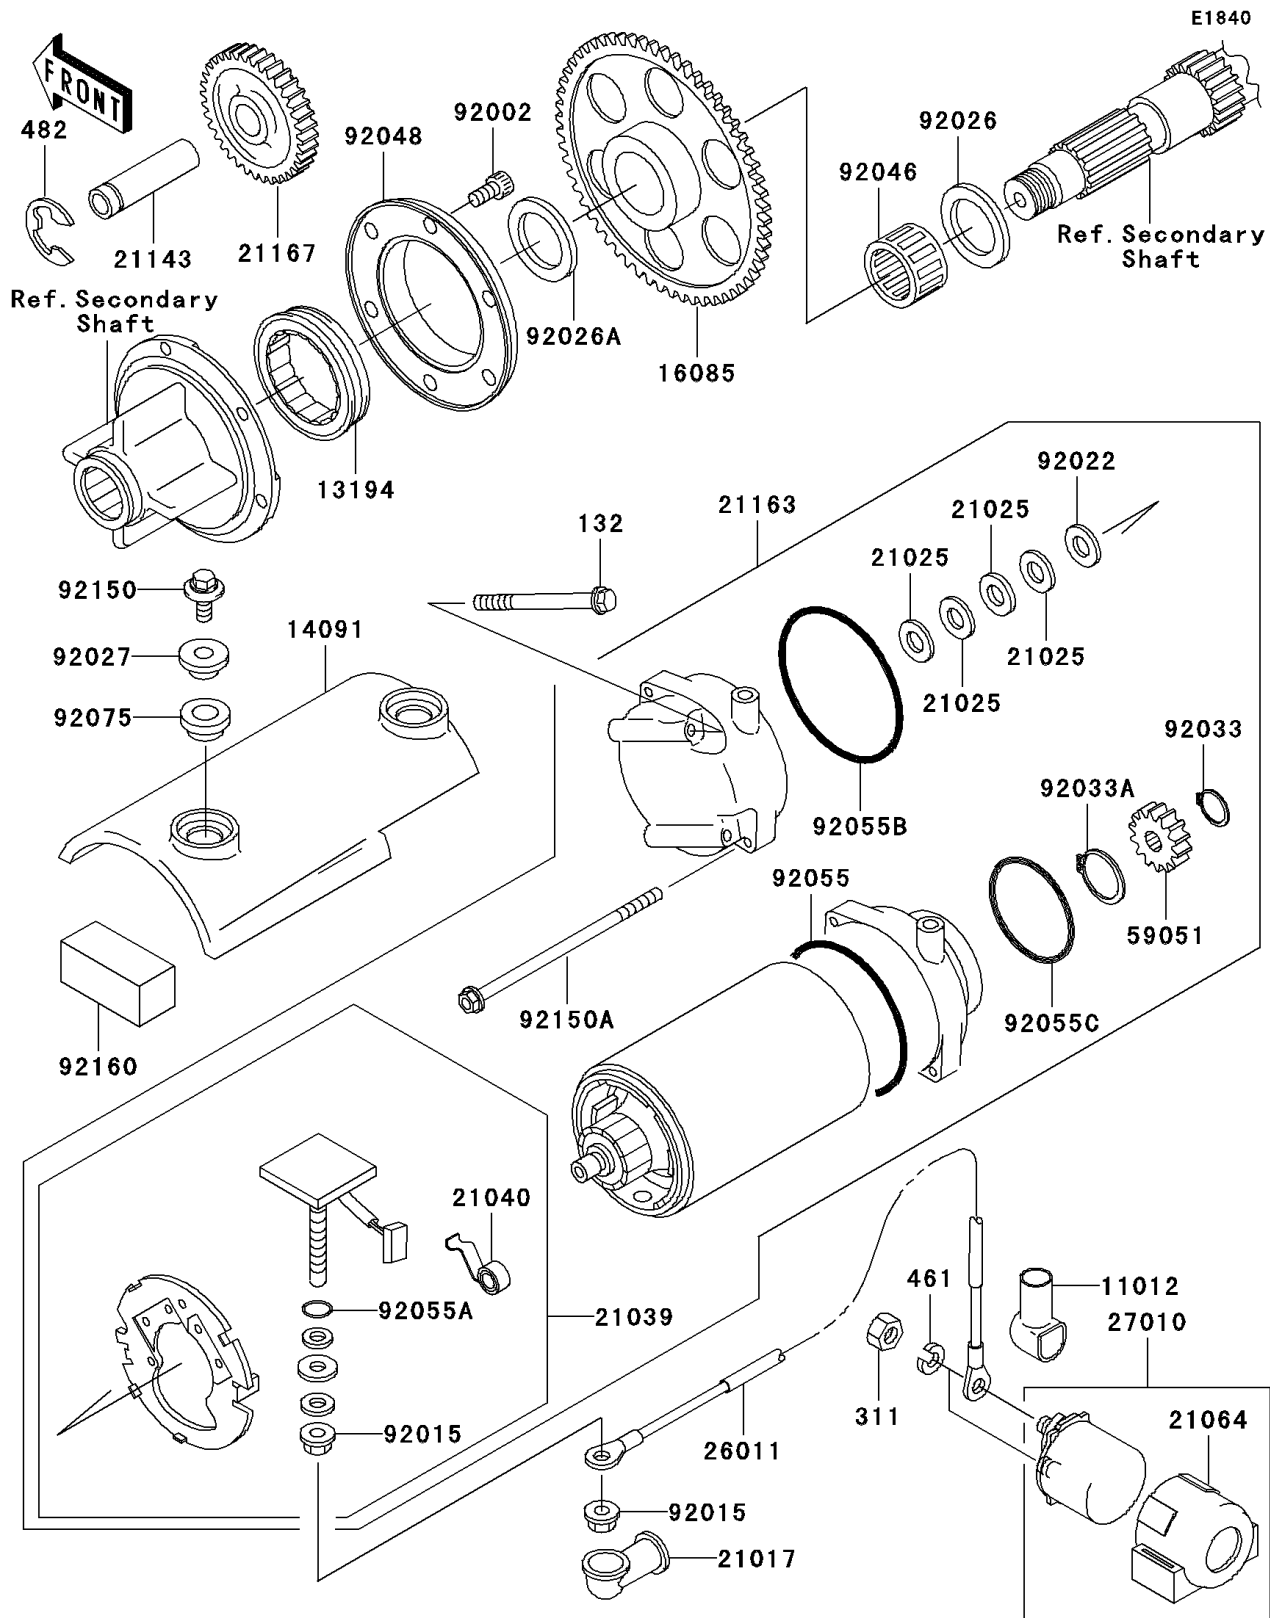

2002 ZR-7S

PARTS DIAGRAM

Starter Motor

2002 ZR-7S

PARTS LIST

Starter Motor

ITEM NAME	PART NUMBER	QUANTITY
BOLT-FLANGED-SMALL (Ref # 132)	132G0660	2
NUT-HEX,6MM (Ref # 311)	311B0600	2
WASHER-SPRING,6MM (Ref # 461)	461F0600	2
CIRCLIP-TYPE-E,12MM (Ref # 482)	482J0200	1
CAP,TERMINAL (Ref # 11012)	11012-1354	1
CLUTCH-ONEWAY (Ref # 13194)	13194-1086	1
COVER,STERTERMOTOR (Ref # 14091)	14091-1104	1
GEAR,STARTER,58T (Ref # 16085)	16085-1300	1
GROMMET,STARTER TERMINAL (Ref # 21017)	21017-017	1
WASHER,9.1X18X0.2 (Ref # 21025)	21025-011	4
BRUSH,CARBON (Ref # 21039)	21039-1062	1
SPRING-BRUSH (Ref # 21040)	21040-1057	2
DAMPER,MAGNETIC SWITCH (Ref # 21064)	21064-002	1
SHAFT,IDLE GEAR (Ref # 21143)	21143-003	1
STARTER-ELECTRIC (Ref # 21163)	21163-1222	1
GEAR-SPUR,IDLE,29T (Ref # 21167)	21167-004	1
WIRE-LEAD (Ref # 26011)	26011-1809	1
SWITCH,MAGNETIC (Ref # 27010)	27010-1410	1
GEAR-SPUR,STARTER (Ref # 59051)	59051-1401	1
BOLT,SOCKET,6X12 (Ref # 92002)	92002-1796	6
NUT,STARTER MOTOR (Ref # 92015)	92015-1476	2
WASHER,9.1X18X0.8 (Ref # 92022)	92022-1132	1
SPACER,25X36X3.2 (Ref # 92026)	92026-1025	1
SPACER,25.3X36X2.0 (Ref # 92026A)	92026-1533	1
COLLAR,L=7.4 (Ref # 92027)	92027-1848	2
RING-SNAP,13MM (Ref # 92033)	92033-037	1
RING-SNAP,17MM (Ref # 92033A)	92033-1326	1
BEARING-NEEDLE,K253017 (Ref # 92046)	92046-056	1
RACE,ONEWAY CLUTCH (Ref # 92048)	92048-1068	1

2002 ZR-7S

PARTS LIST

Starter Motor

ITEM NAME	PART NUMBER	QUANTITY
RING-O,64MM (Ref # 92055)	92055-1086	1
RING-O,4.5X2.0 (Ref # 92055A)	92055-1370	1
RING-O,STARTER MOTOR (Ref # 92055B)	92055-1381	1
RING-O,40MM (Ref # 92055C)	92055-1669	1
DAMPER (Ref # 92075)	92075-1244	2
BOLT,FLANGED,6X16 (Ref # 92150)	92150-1506	2
BOLT,FLANGED,6X120 (Ref # 92150A)	92150-1729	2
DAMPER (Ref # 92160)	92160-1272	2