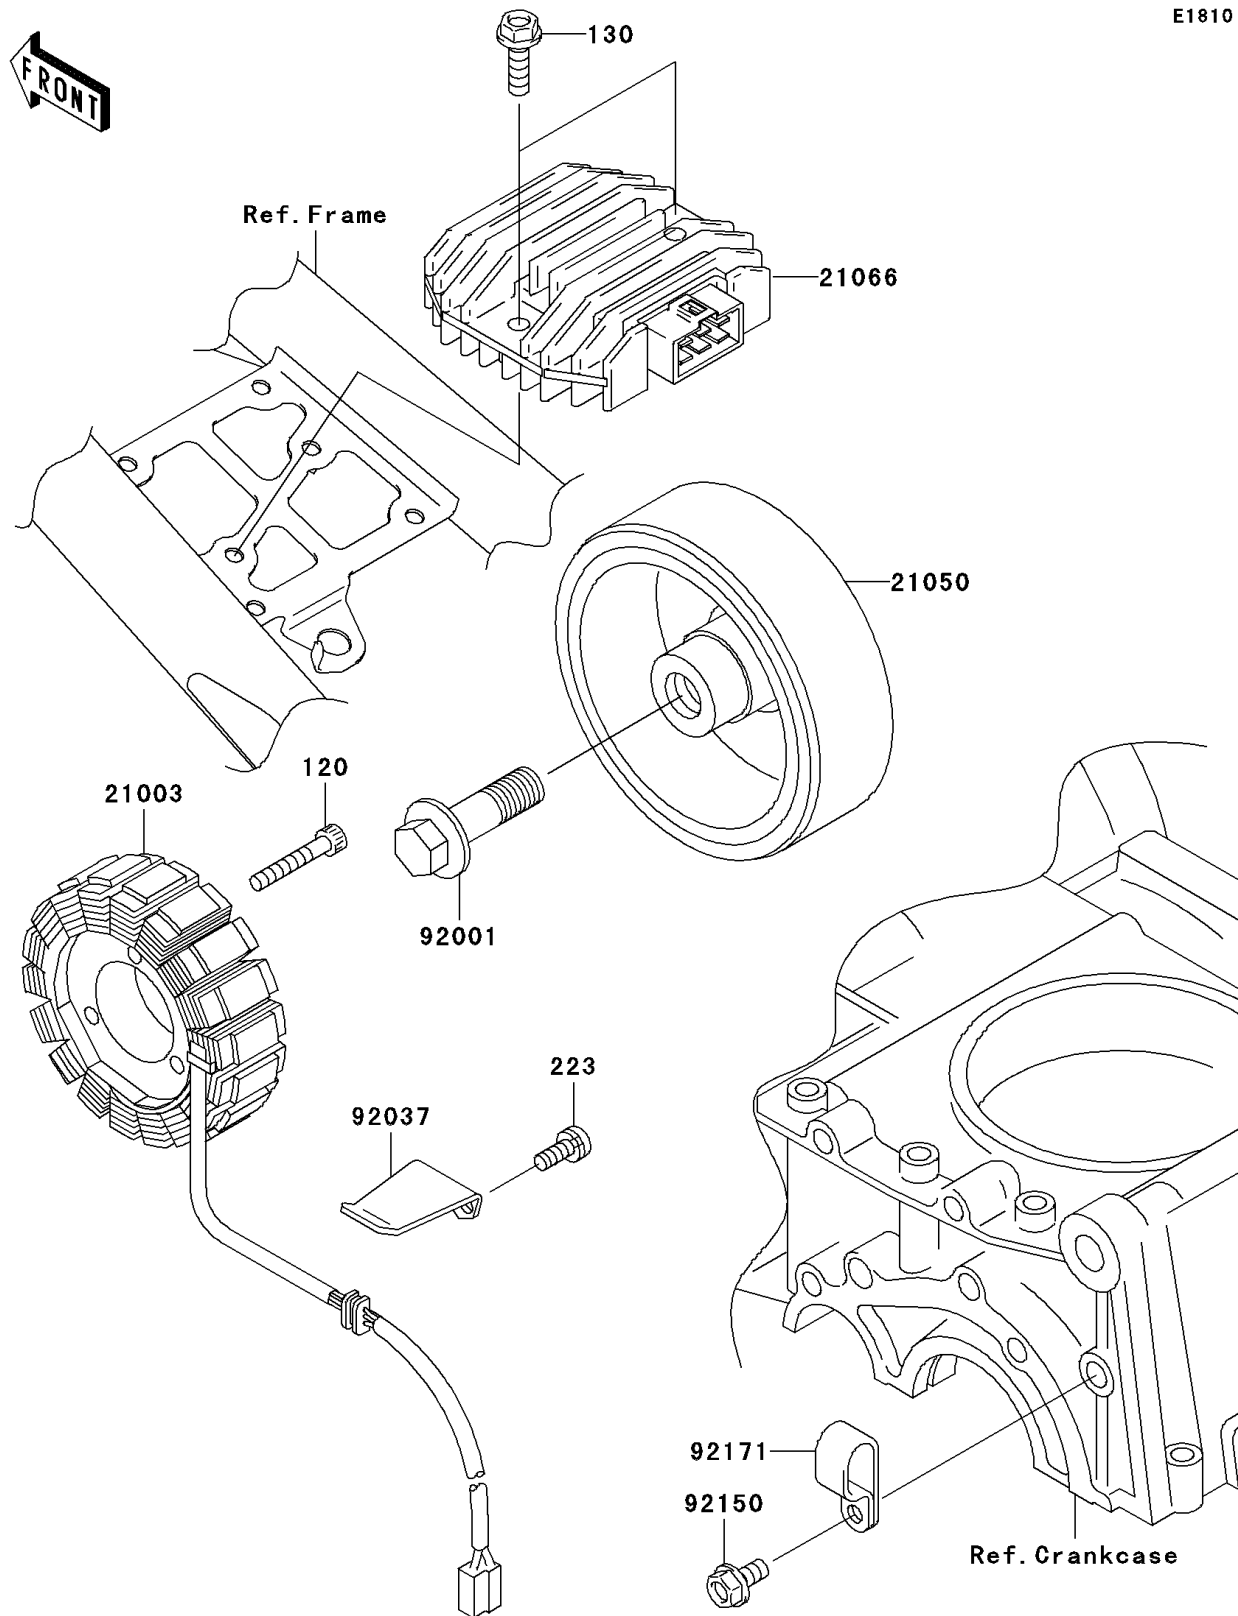

2002 ZR-7S

PARTS DIAGRAM

Generator

E1810

2002 ZR-7S

PARTS LIST

Generator

ITEM NAME	PART NUMBER	QUANTITY
BOLT-SOCKET,5X30 (Ref # 120)	120P0530	3
BOLT-FLANGED (Ref # 130)	130H0620	2
SCREW-PAN-WS-CROS (Ref # 223)	223B0512	2
STATOR (Ref # 21003)	21003-1349	1
FLYWHEEL (Ref # 21050)	21050-1183	1
REGULATOR-VOLTAGE (Ref # 21066)	21066-1089	1
BOLT,FLANGED,12X40 (Ref # 92001)	92001-1146	1
CLAMP,GENERATOR LEAD (Ref # 92037)	92037-1122	1
BOLT,6X12 (Ref # 92150)	92150-1826	1
CLAMP (Ref # 92171)	92171-1279	1