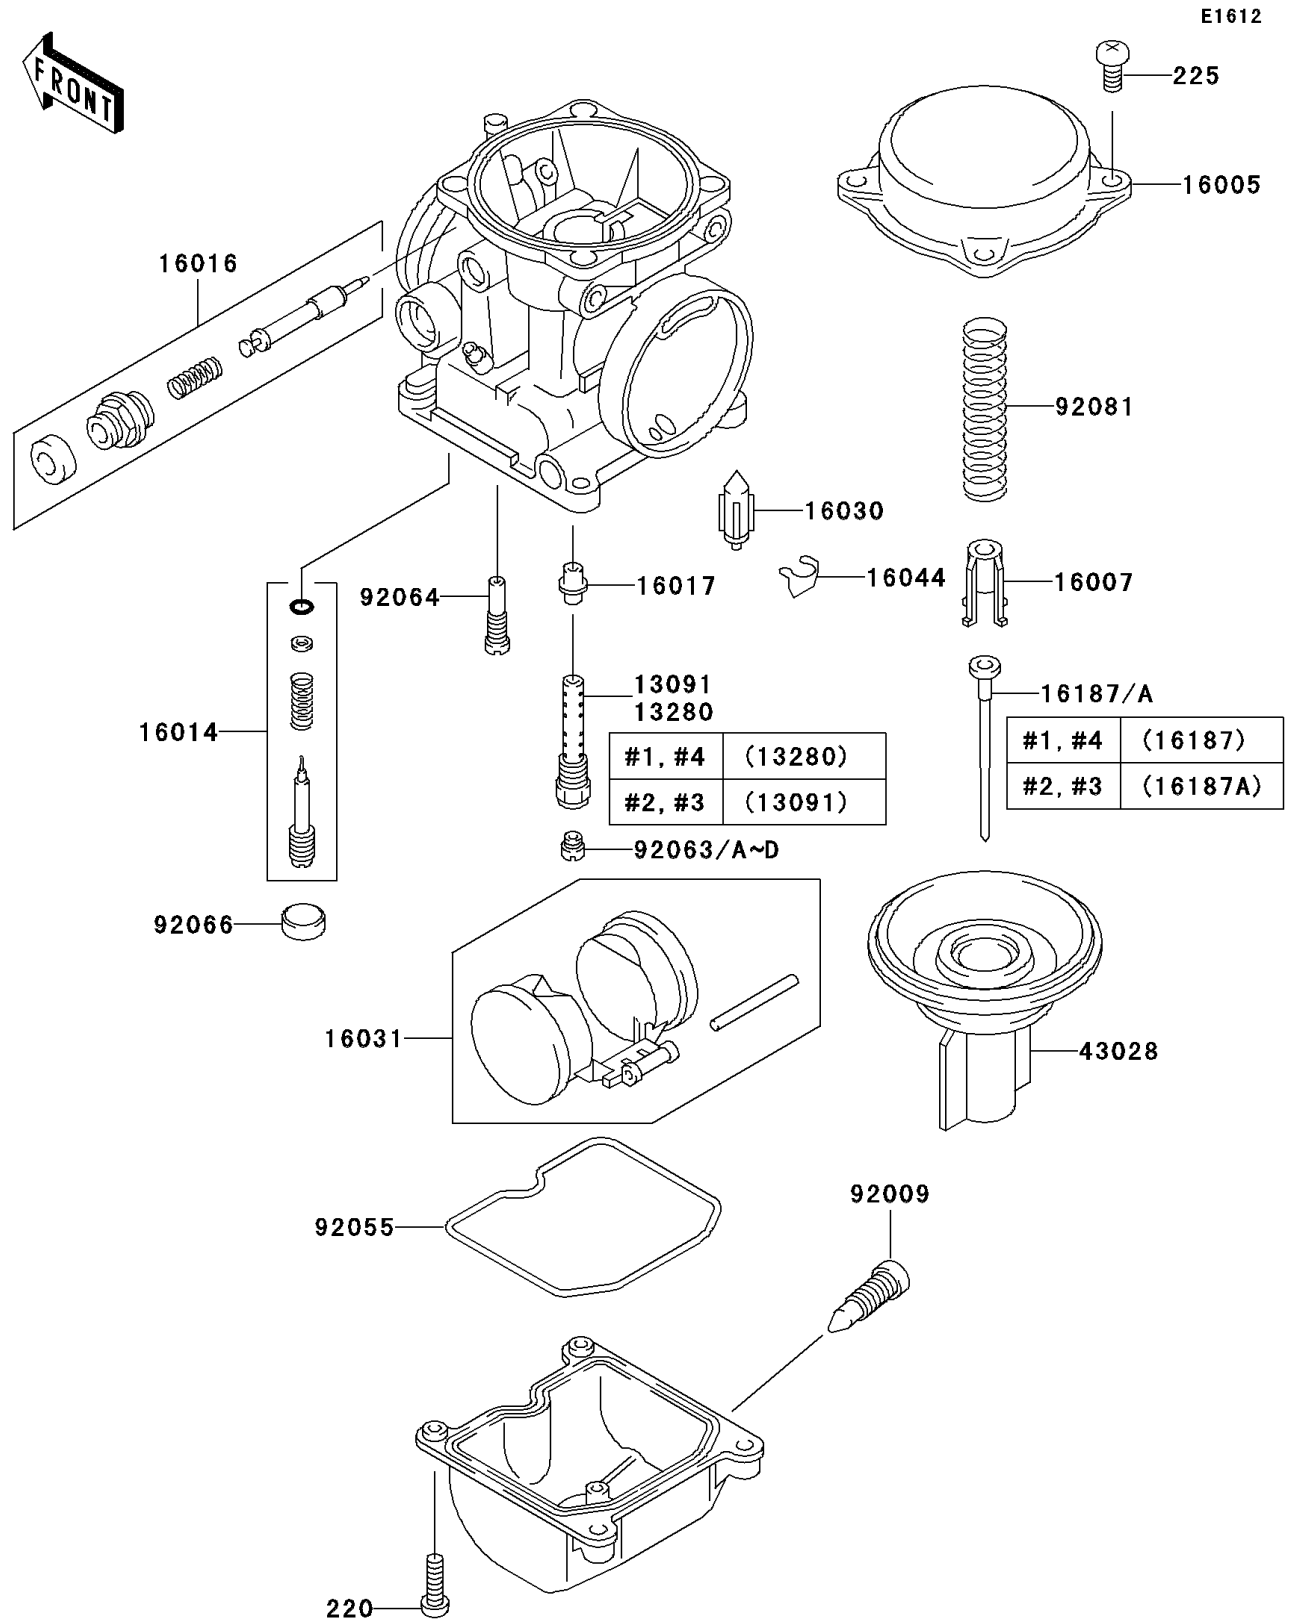

2002 ZR-7S

PARTS DIAGRAM

Carburetor Parts

2002 ZR-7S

PARTS LIST

Carburetor Parts

ITEM NAME	PART NUMBER	QUANTITY
SCREW-PAN-CROS (Ref # 220)	220D0414	16
SCREW-PAN-WSP-CROS (Ref # 225)	225C0418	15
HOLDER,NEEDLE JET,0.6X18 (Ref # 13091)	13091-1925	2
HOLDER,NEEDLE JET,0.7X14 (Ref # 13280)	13280-1176	2
TOP-CHAMBER,MIXING (Ref # 16005)	16005-1056	4
SEAT-SPRING,THROTTLE VALVE (Ref # 16007)	16007-1120	4
SCREW-PILOT AIR (Ref # 16014)	16014-1092	4
PLUNGER,STARTER (Ref # 16016)	16016-1090	4
JET-NEEDLE,#6 (Ref # 16017)	16017-1409	4
VALVE-FLOAT (Ref # 16030)	16030-1057	4
FLOAT (Ref # 16031)	16031-1077	4
CLAMP,FLOAT VALVE (Ref # 16044)	16044-007	4
NEEDLE-JET,N6NC (Ref # 16187)	16187-1117	2
NEEDLE-JET,N4MD (Ref # 16187A)	16187-1118	2
DIAPHRAGM,VALVE (Ref # 43028)	43028-1080	4
SCREW,DRAIN,M6X0.75 (Ref # 92009)	92009-1551	4
RING-O,FLOAT CHAMBER (Ref # 92055)	92055-1222	4
JET-MAIN,#110 (Ref # 92063)	92063-1007	AR
JET-MAIN,#105 (Ref # 92063A)	92063-1009	AR
JET-MAIN,#102 (Ref # 92063B)	92063-1090	AR
JET-MAIN,#108 (Ref # 92063C)	92063-1116	4
JET-MAIN,#112 (Ref # 92063D)	92063-1117	AR
JET-PILOT,#35 (Ref # 92064)	92064-1035	4
PLUG,PILOT AIR SCREW,6.9X2 (Ref # 92066)	92066-1051	4
SPRING,VACUUM VALVE (Ref # 92081)	92081-1925	4