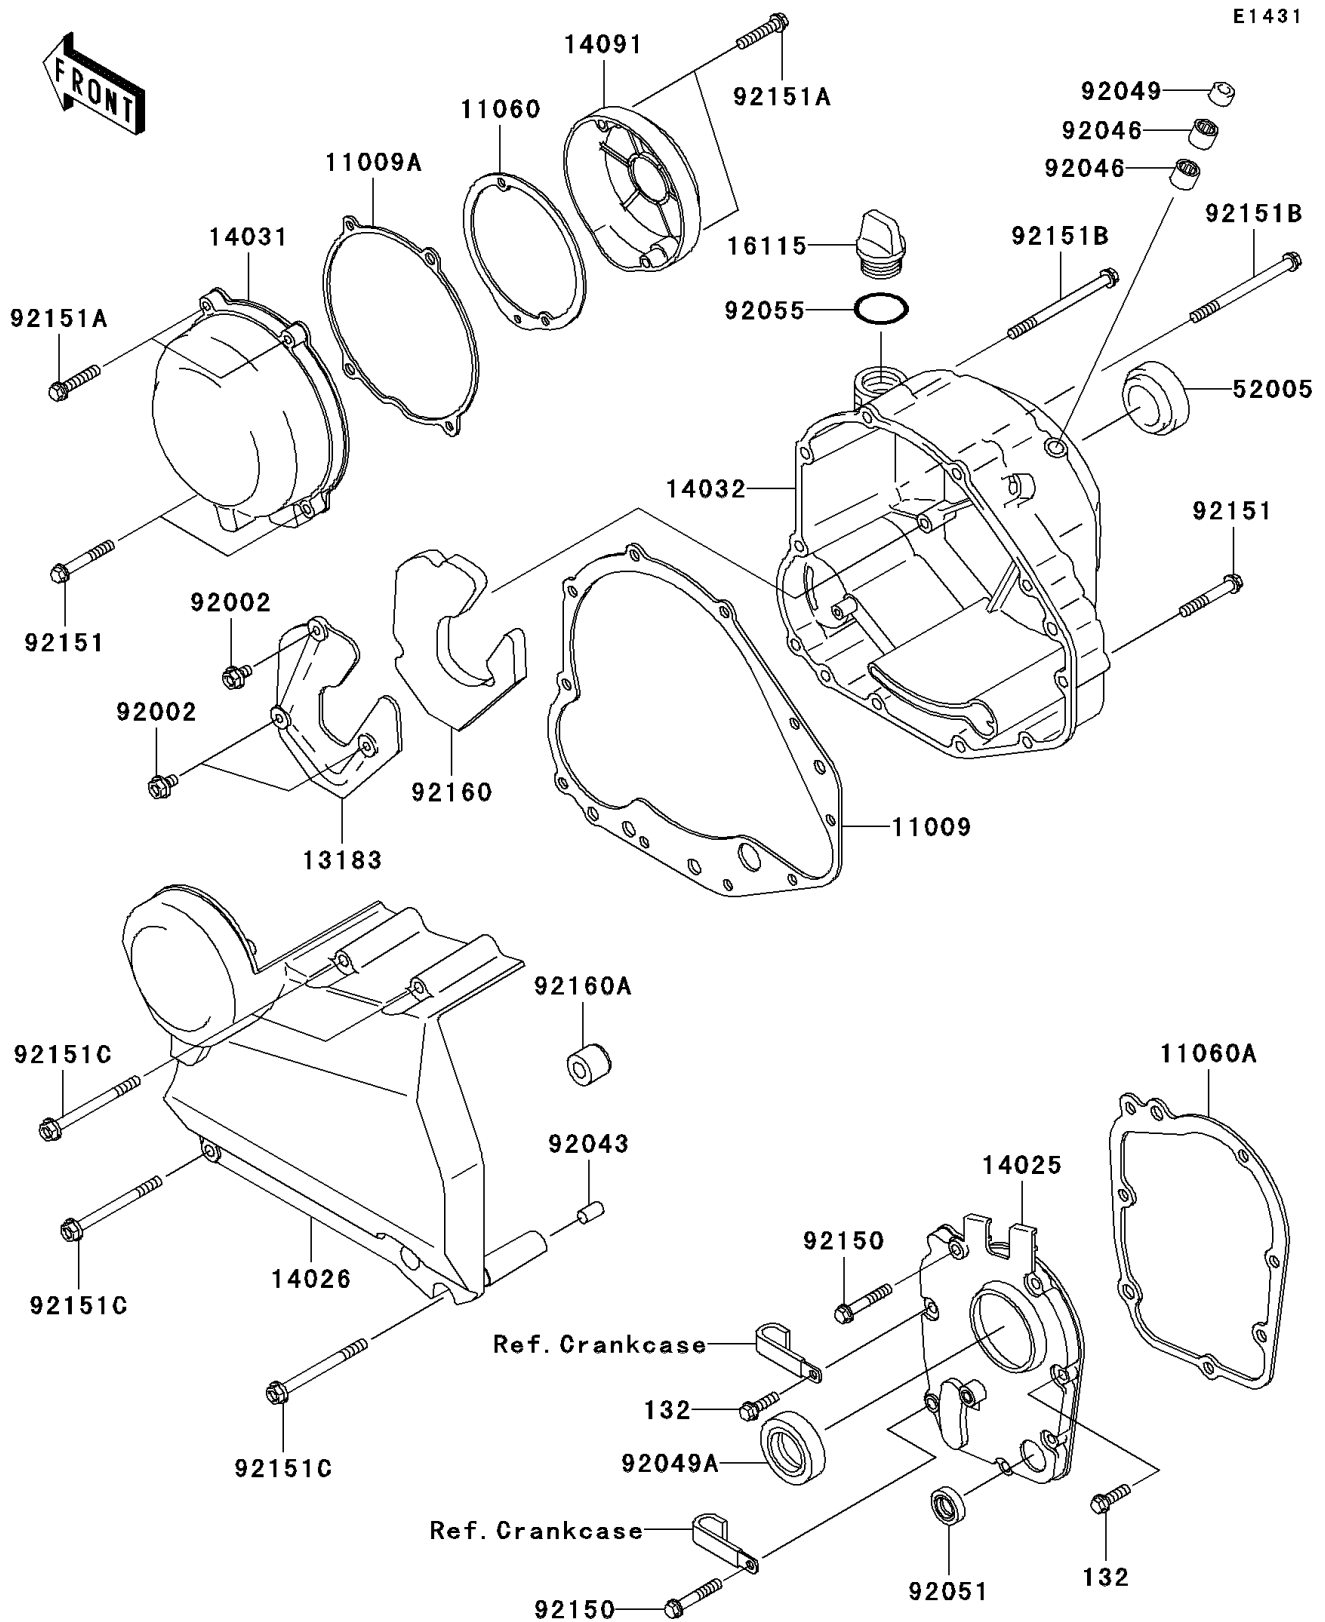

2002 ZR-7S

PARTS DIAGRAM

Engine Cover(s)

2002 ZR-7S

PARTS LIST

Engine Cover(s)

ITEM NAME	PART NUMBER	QUANTITY
BOLT-FLANGED-SMALL (Ref # 132)	132Y0620	5
GASKET,CLUTCH COVER (Ref # 11009)	11009-1984	1
GASKET,GENERATOR COVER (Ref # 11009A)	11009-1987	1
GASKET,PULSING COIL CAP (Ref # 11060)	11060-1053	1
GASKET,TRANSMISSION COVER (Ref # 11060A)	11060-1899	1
PLATE,SOUND ARRESTER (Ref # 13183)	13183-1620	1
COVER,TRANSMISSION (Ref # 14025)	14025-1605	1
COVER-CHAIN (Ref # 14026)	14026-1264	1
COVER-GENERATOR (Ref # 14031)	14031-1367	1
COVER-CLUTCH (Ref # 14032)	14032-1496	1
COVER,PULSING (Ref # 14091)	14091-1102	1
CAP-OIL FILLER (Ref # 16115)	16115-1009	1
GAUGE,OIL LEVEL (Ref # 52005)	52005-1017	1
BOLT,6X10 (Ref # 92002)	92002-1449	3
PIN,6.2X8X14 (Ref # 92043)	92043-1263	1
BEARING-NEEDLE,HK1210 (Ref # 92046)	92046-1010	2
SEAL-OIL,TB12205.5 (Ref # 92049)	92049-1271	1
SEAL-OIL,HTC 32 52 10 (Ref # 92049A)	92049-1506	1
SEAL-OIL,TB13225.5 (Ref # 92051)	92051-005	1
RING-O,31.7X2.4 (Ref # 92055)	92055-049	1
BOLT,6X35 (Ref # 92150)	92150-1137	2
BOLT,6X40 (Ref # 92151)	92151-1131	10
BOLT,6X30 (Ref # 92151A)	92151-1134	4
BOLT,6X80 (Ref # 92151B)	92151-1200	2
BOLT,6X70 (Ref # 92151C)	92151-1482	4
DAMPER,SOUND ARRESTER (Ref # 92160)	92160-1246	1
DAMPER (Ref # 92160A)	92160-1993	8