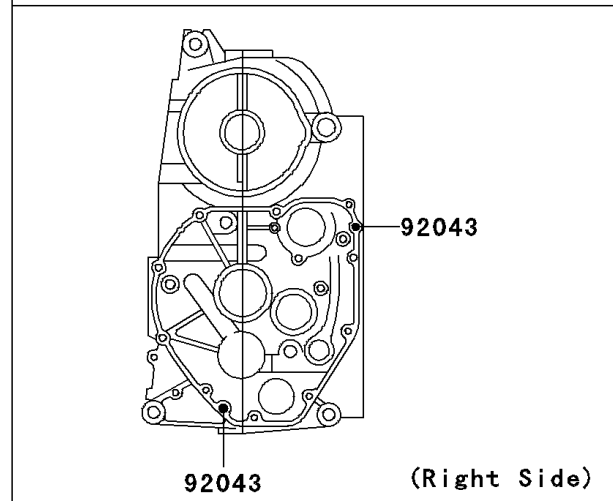

2002 ZR-7S

PARTS DIAGRAM

Crankcase Bolt Pattern

E1412

2002 ZR-7S

PARTS LIST

Crankcase Bolt Pattern

ITEM NAME

PART NUMBER

QUANTITY
