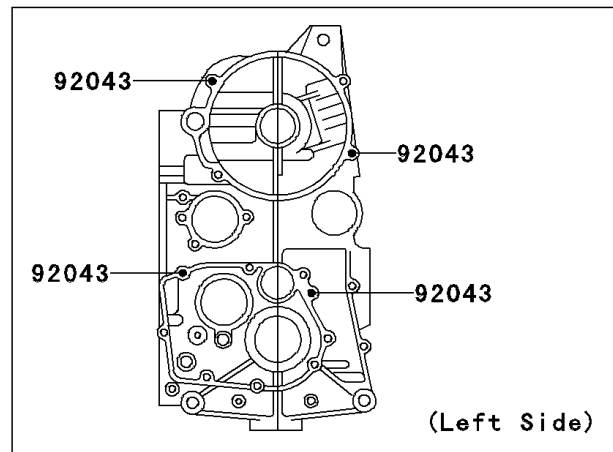

2002 ZR-7S

PARTS DIAGRAM

Crankcase Bolt Pattern

E1412

2002 ZR-7S

PARTS LIST

Crankcase Bolt Pattern

ITEM NAME

PART NUMBER

QUANTITY
