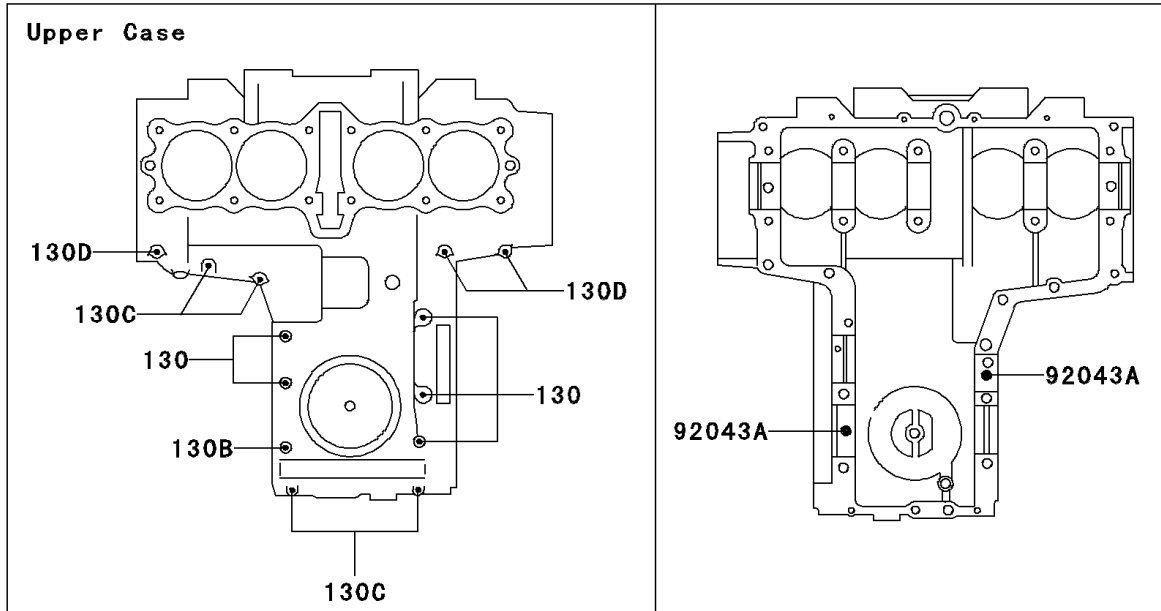

2002 ZR-7S

PARTS DIAGRAM

Crankcase Bolt Pattern

E1412

2002 ZR-7S

PARTS LIST

Crankcase Bolt Pattern

ITEM NAME

PART NUMBER

QUANTITY
