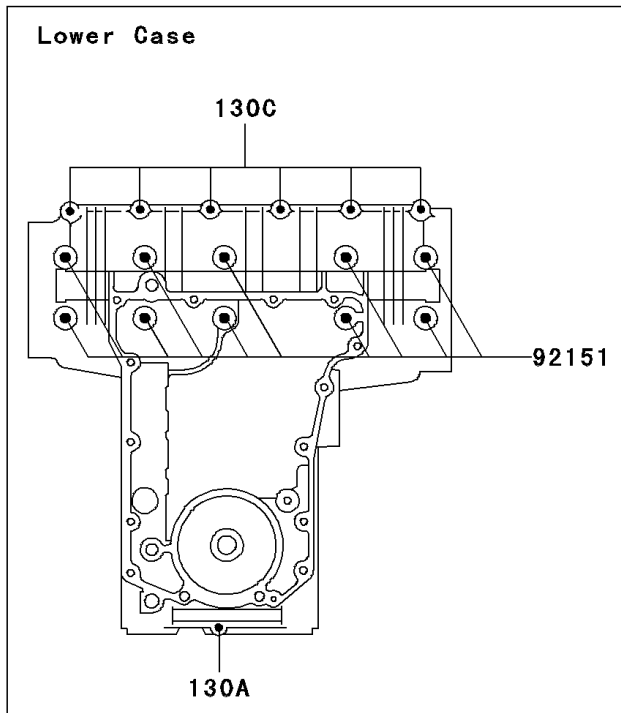

2002 ZR-7S

PARTS DIAGRAM

Crankcase Bolt Pattern

E1412

2002 ZR-7S

PARTS LIST

Crankcase Bolt Pattern

ITEM NAME

PART NUMBER

QUANTITY
