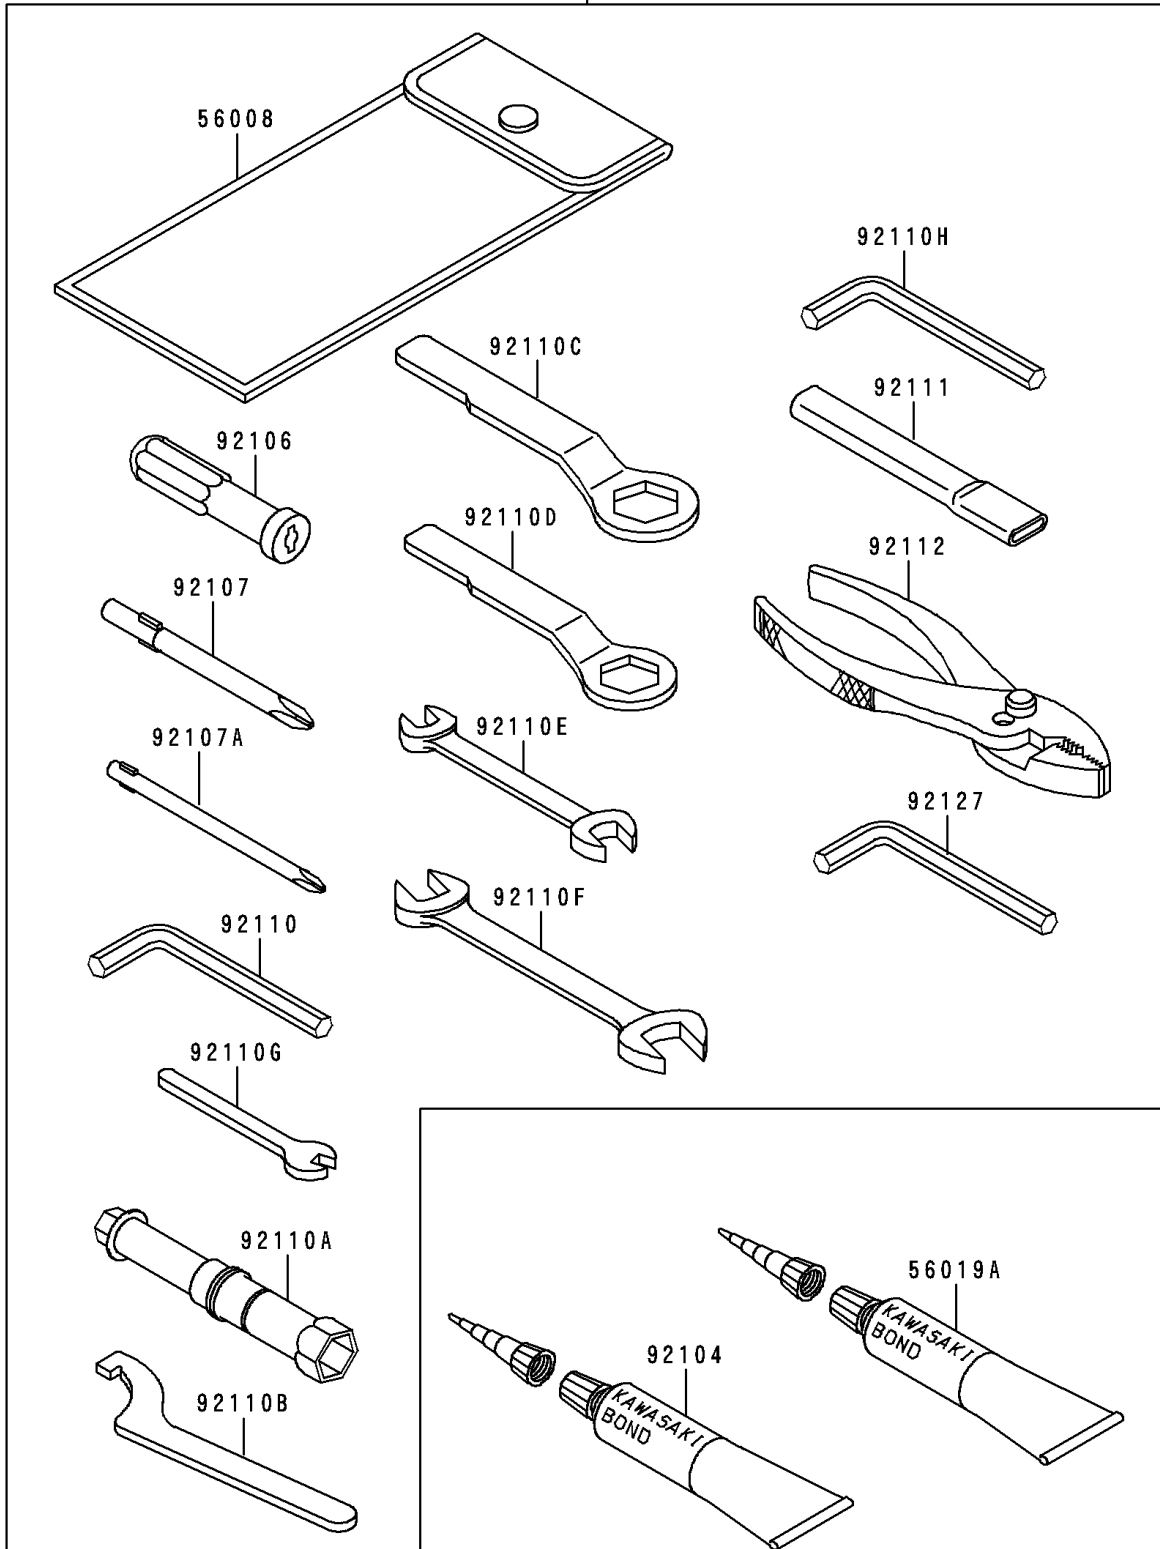

2000 ZR-7

PARTS DIAGRAM

Owner's Tools

56007

F2810

2000 ZR-7

PARTS LIST

Owner's Tools

Kawasaki

Let the Good Times Roll®

ITEM NAME

PART NUMBER

QUANTITY
