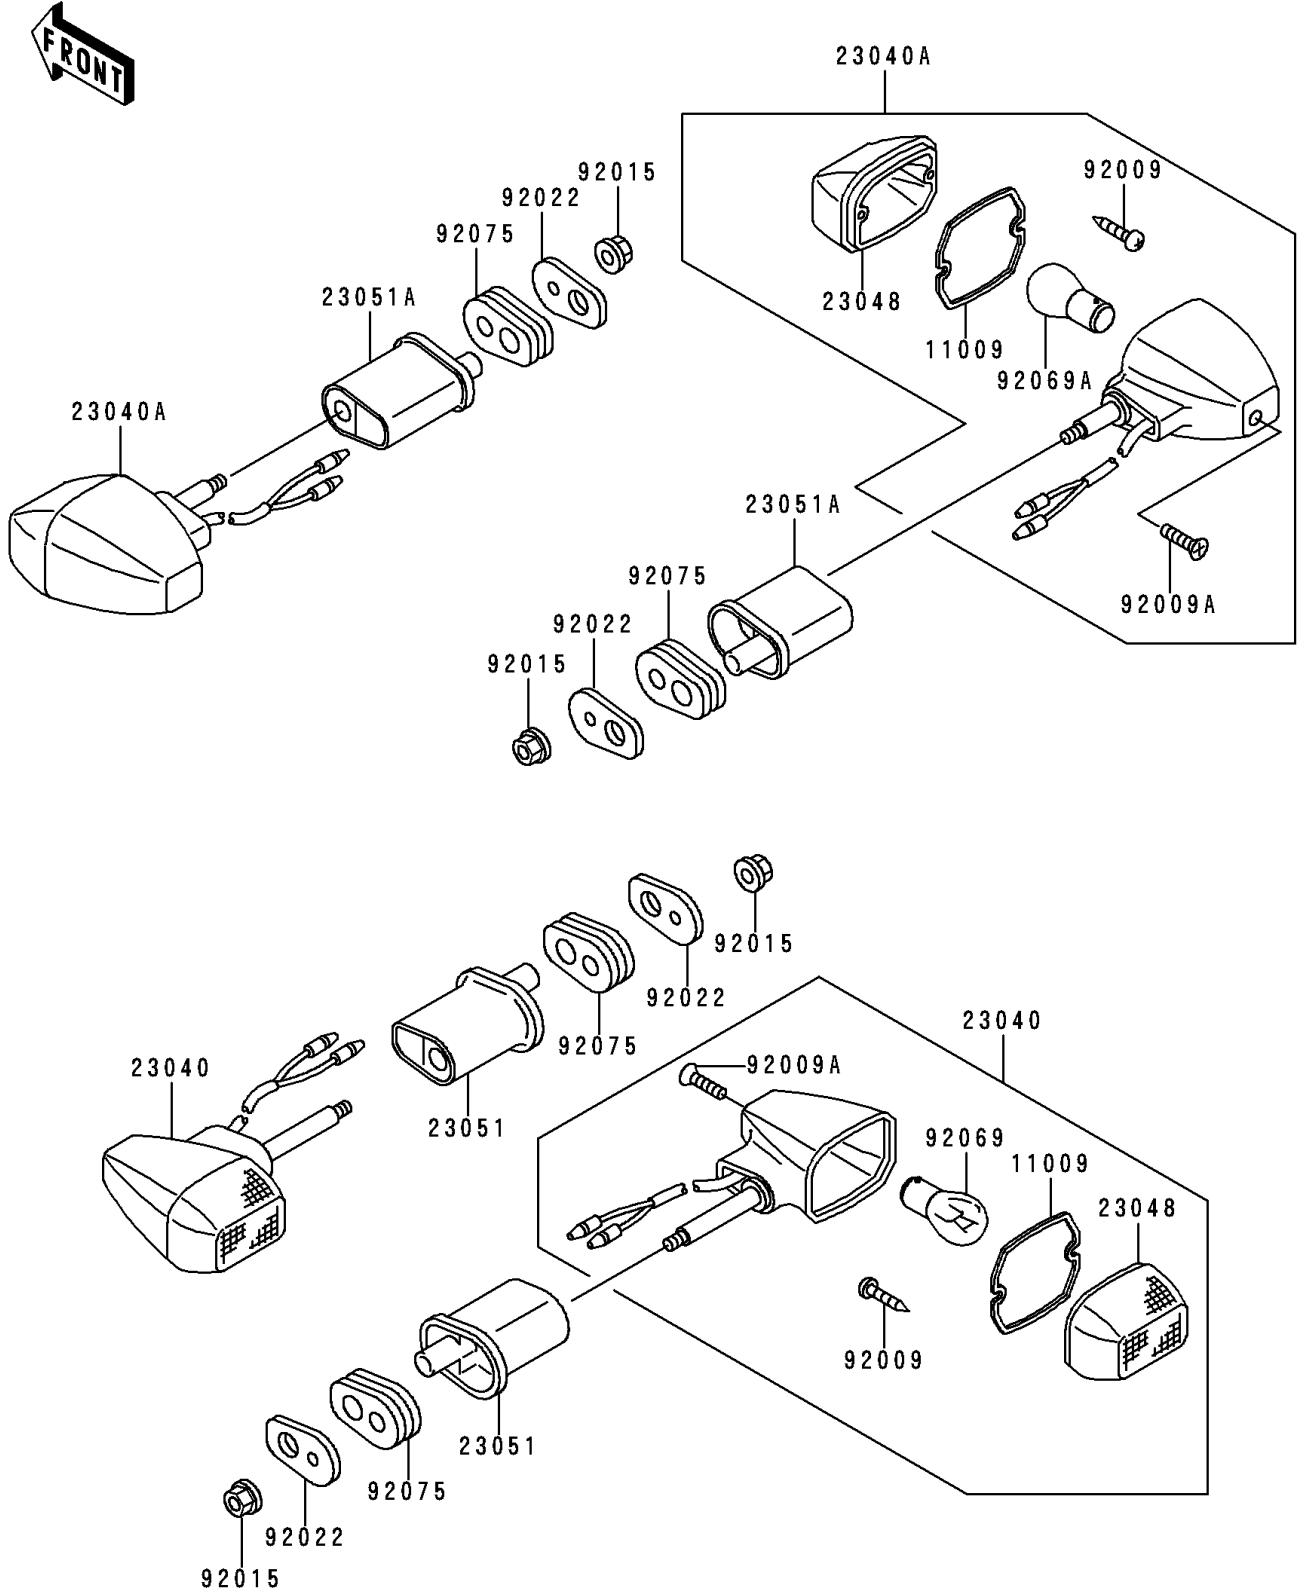

2000 ZR-7

PARTS DIAGRAM

Turn Signals

F2730

2000 ZR-7

PARTS LIST

Turn Signals

Kawasaki

Let the Good Times Roll®

ITEM NAME

PART NUMBER

QUANTITY
