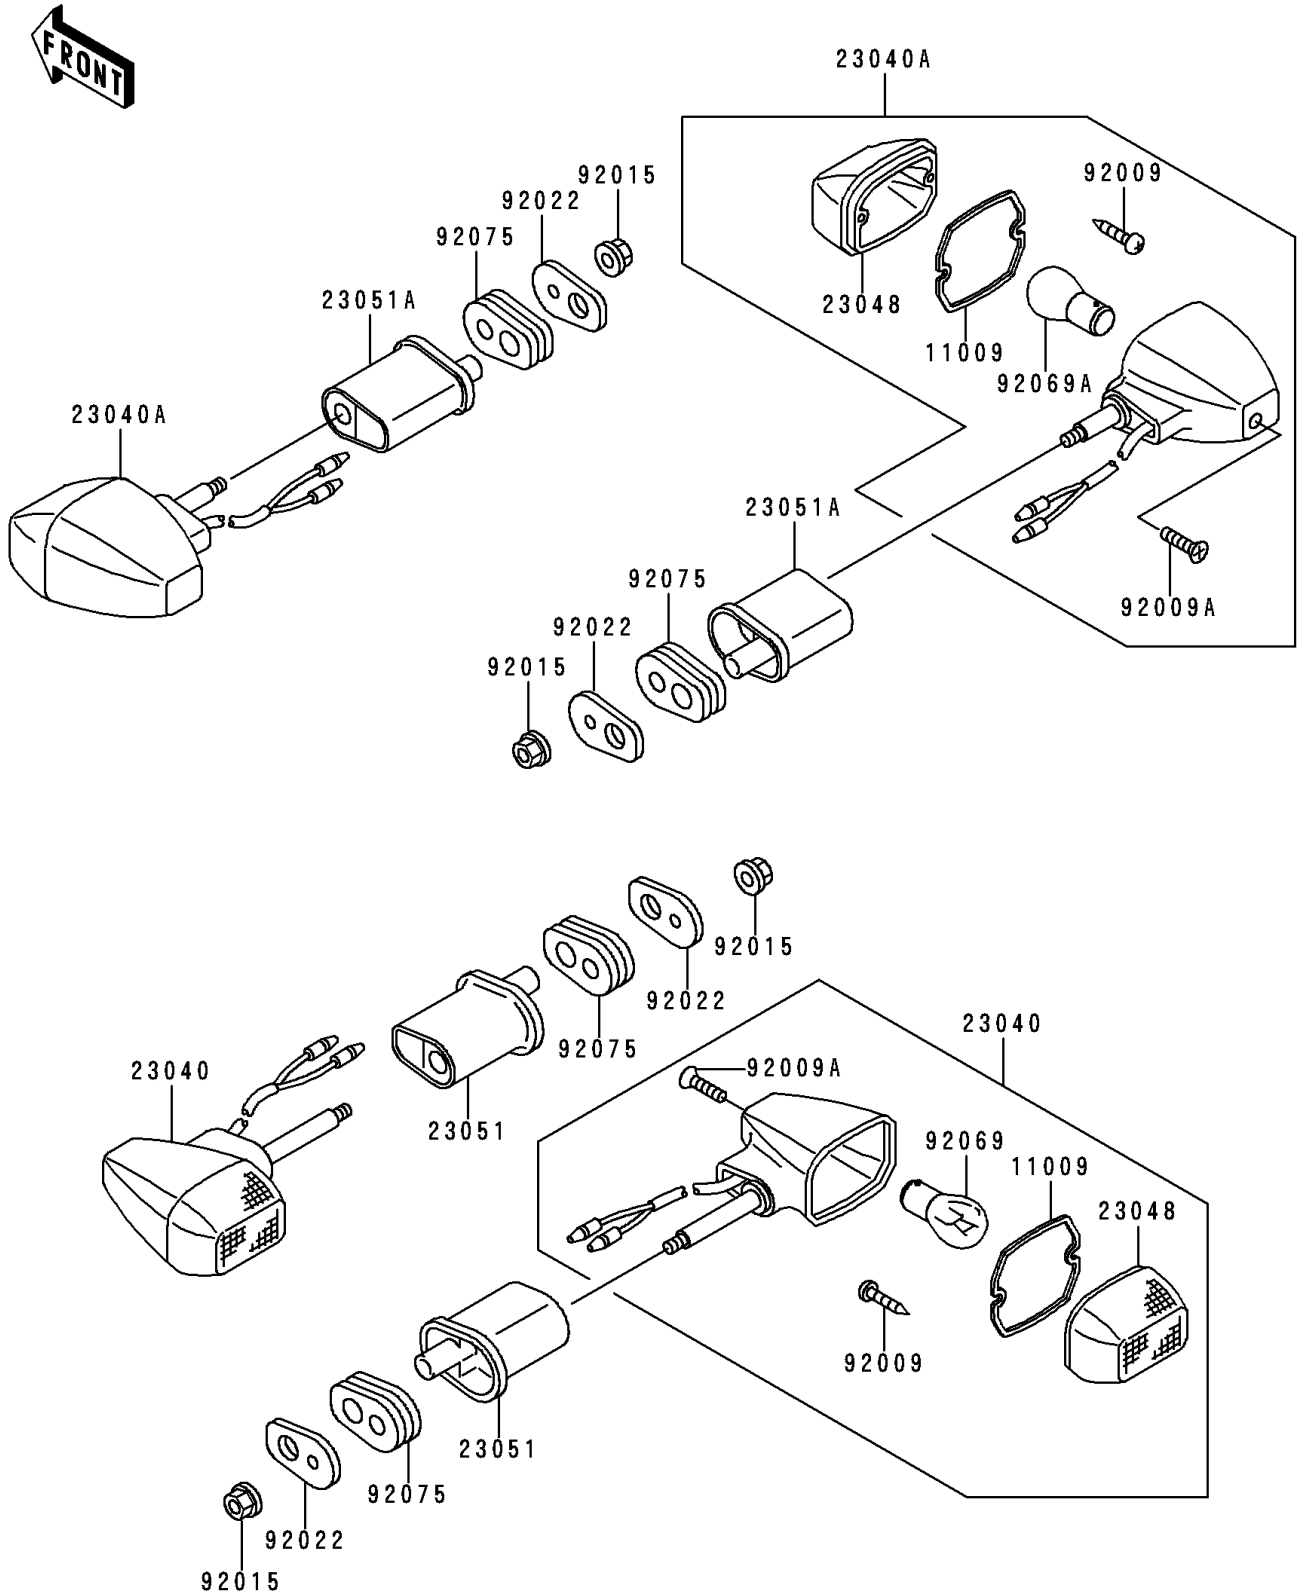

2000 ZR-7

PARTS DIAGRAM

Turn Signals

F2730

2000 ZR-7

PARTS LIST

Turn Signals

Kawasaki

Let the Good Times Roll®

ITEM NAME

PART NUMBER

QUANTITY
