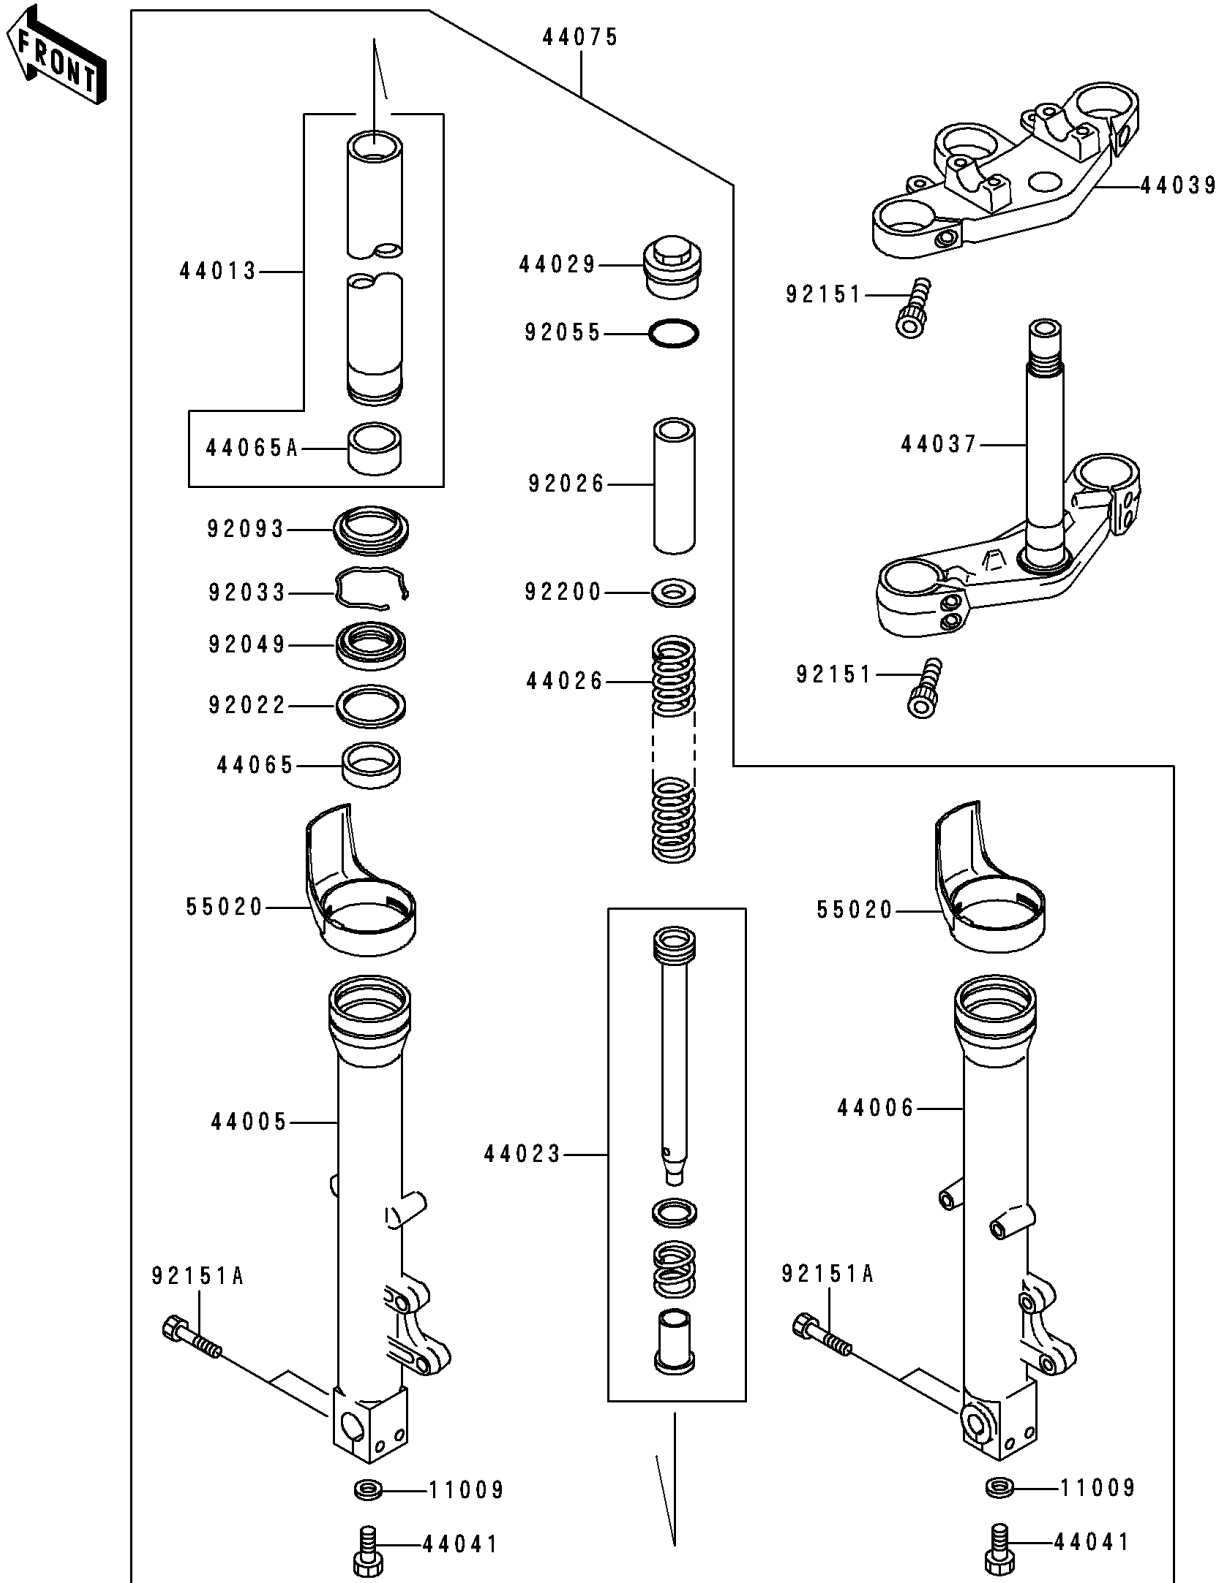

2000 ZR-7

PARTS DIAGRAM

Front Fork

F2340

2000 ZR-7

PARTS LIST

Front Fork

Kawasaki

Let the Good Times Roll®

ITEM NAME

PART NUMBER

QUANTITY
