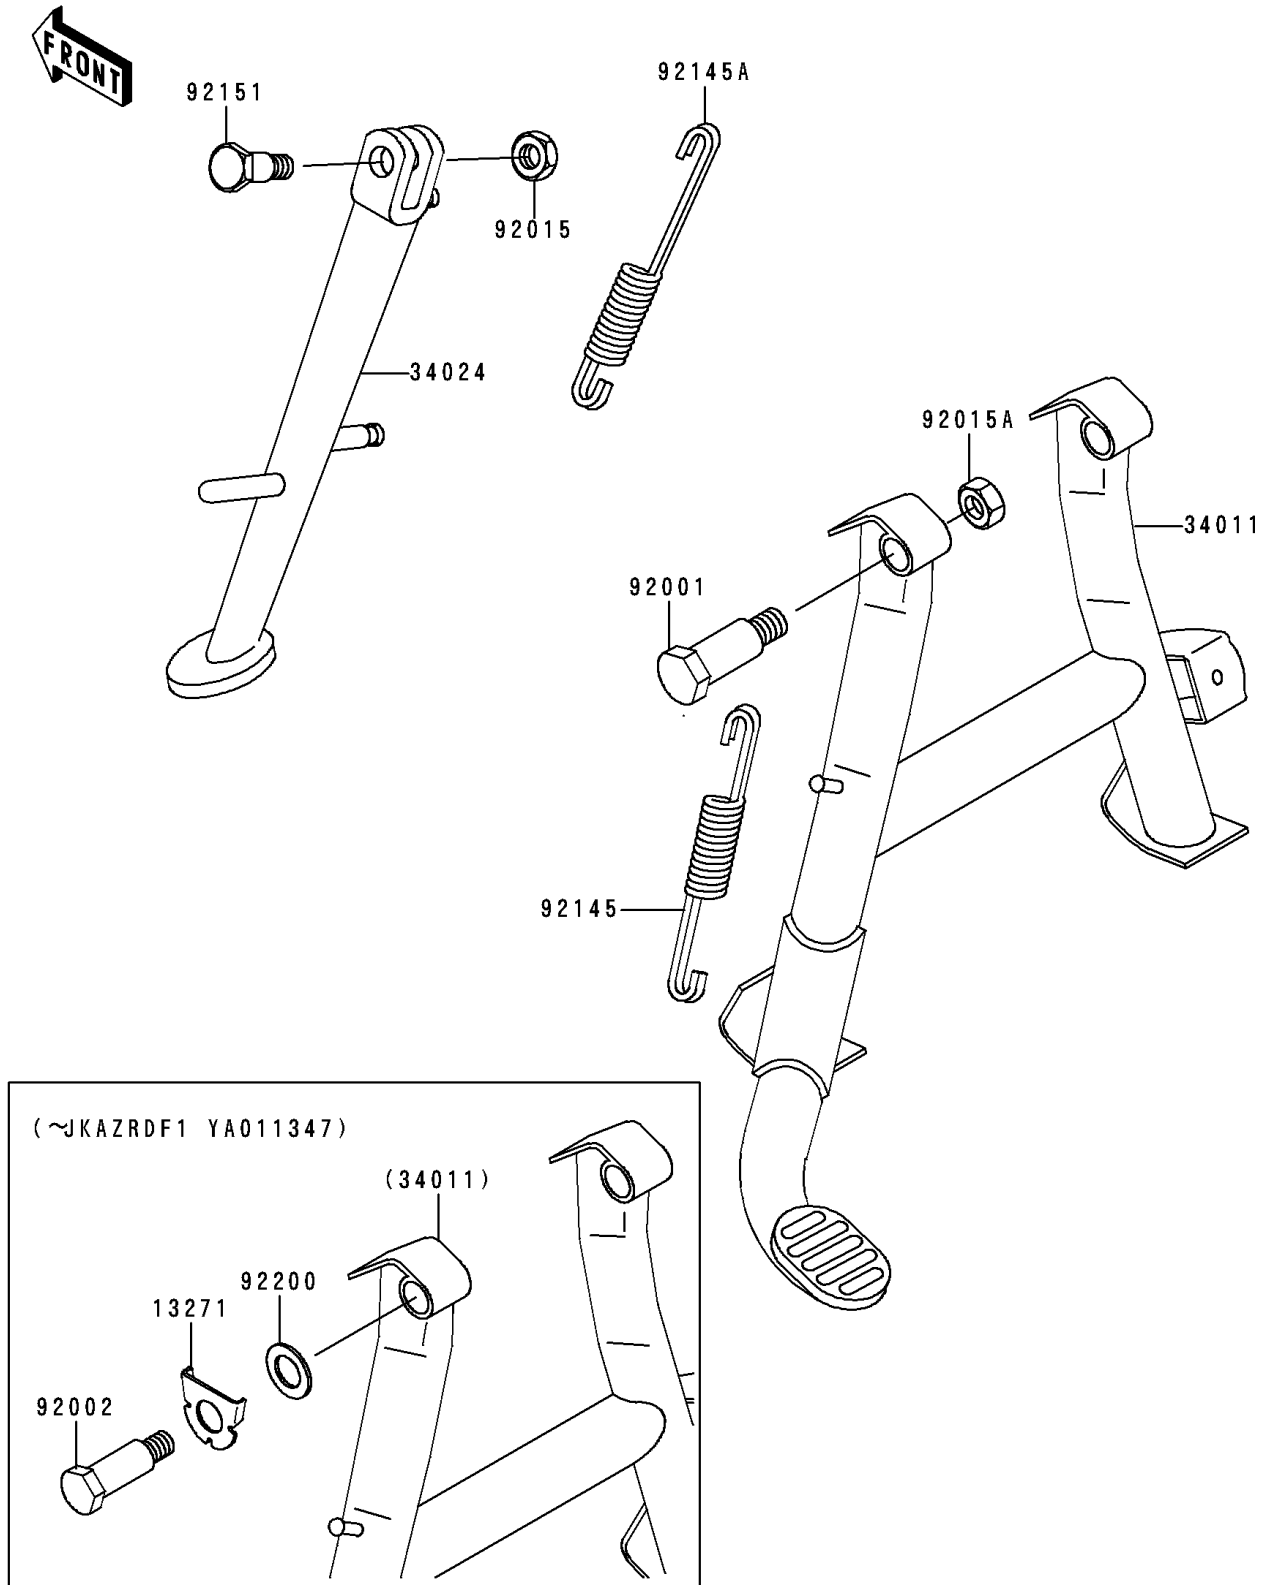

# 2000 ZR-7

## PARTS DIAGRAM

## PARTS LIST

Stand(s)

**Kawasaki**

Let the Good Times Roll®

**ITEM NAME**

**PART NUMBER**

**QUANTITY**

---