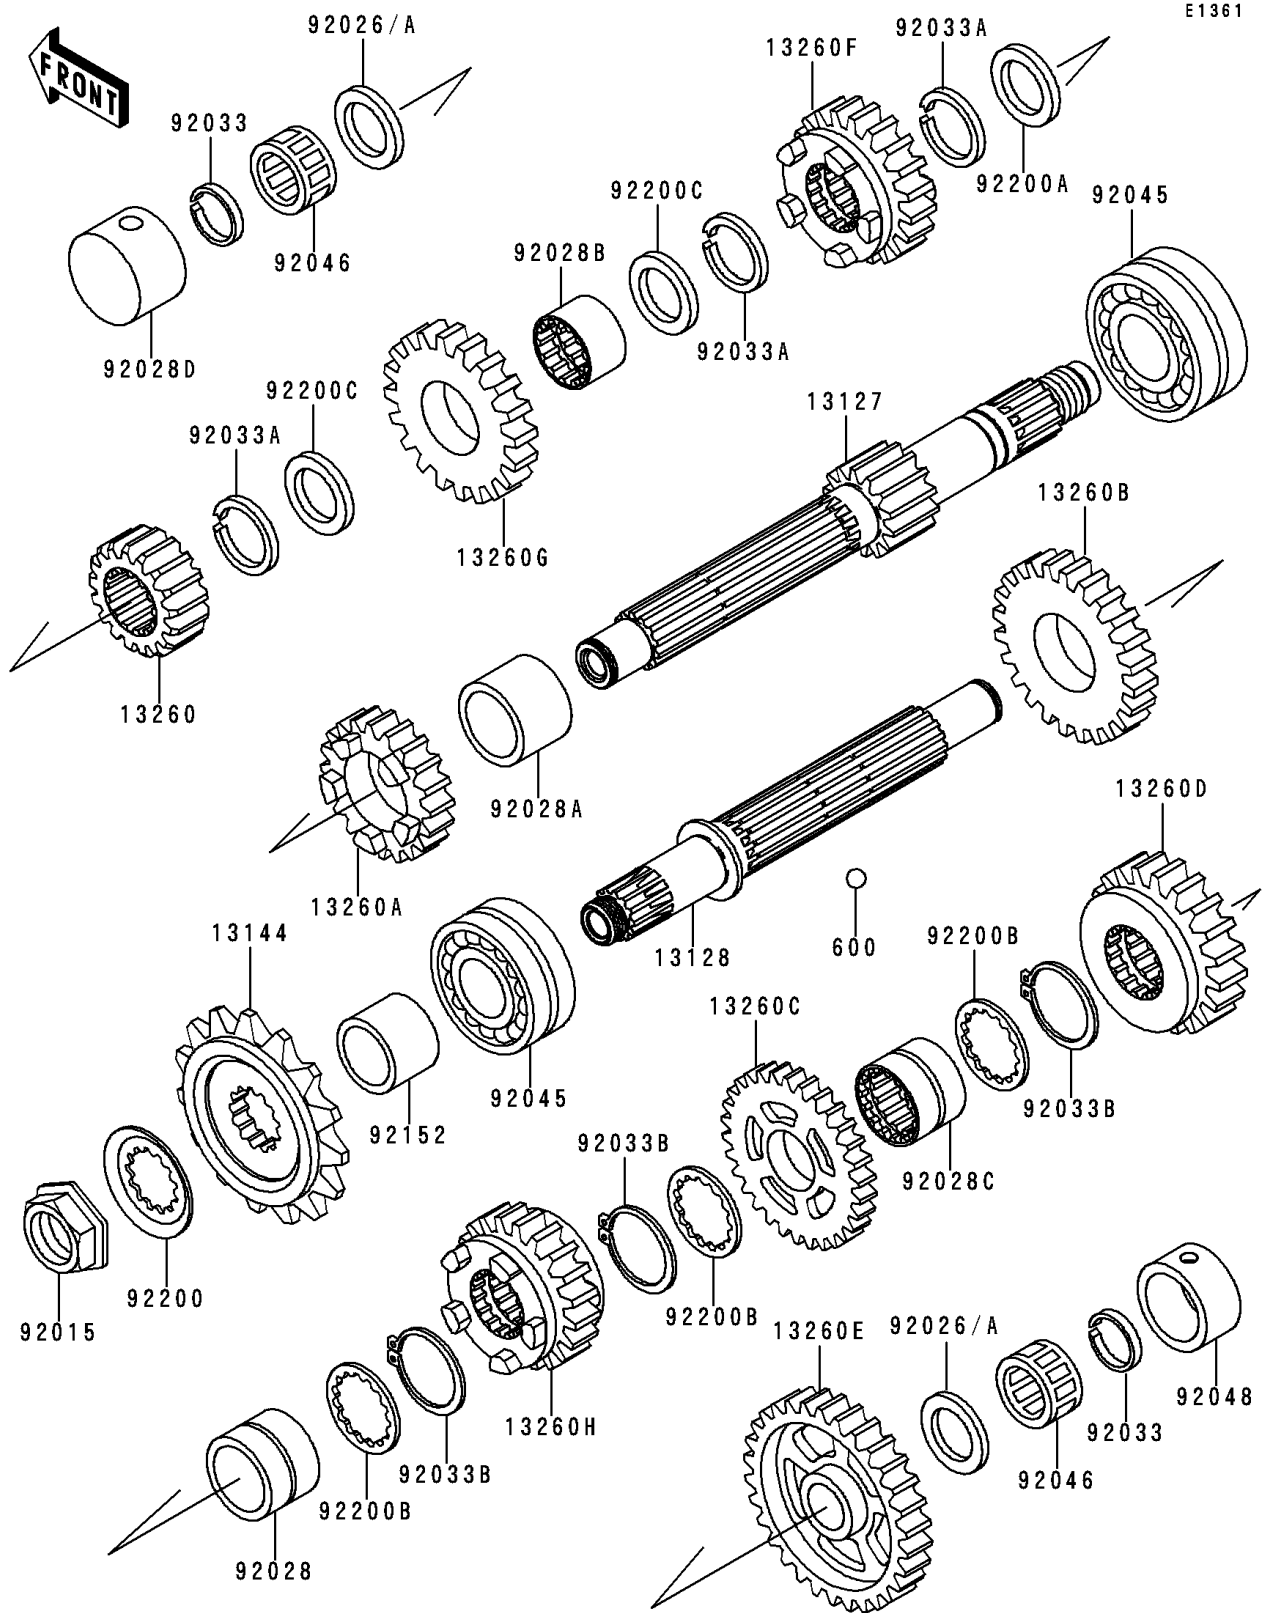

2000 ZR-7

PARTS DIAGRAM

Transmission

2000 ZR-7

PARTS LIST

Transmission

Kawasaki

Let the Good Times Roll®

ITEM NAME

PART NUMBER

QUANTITY
