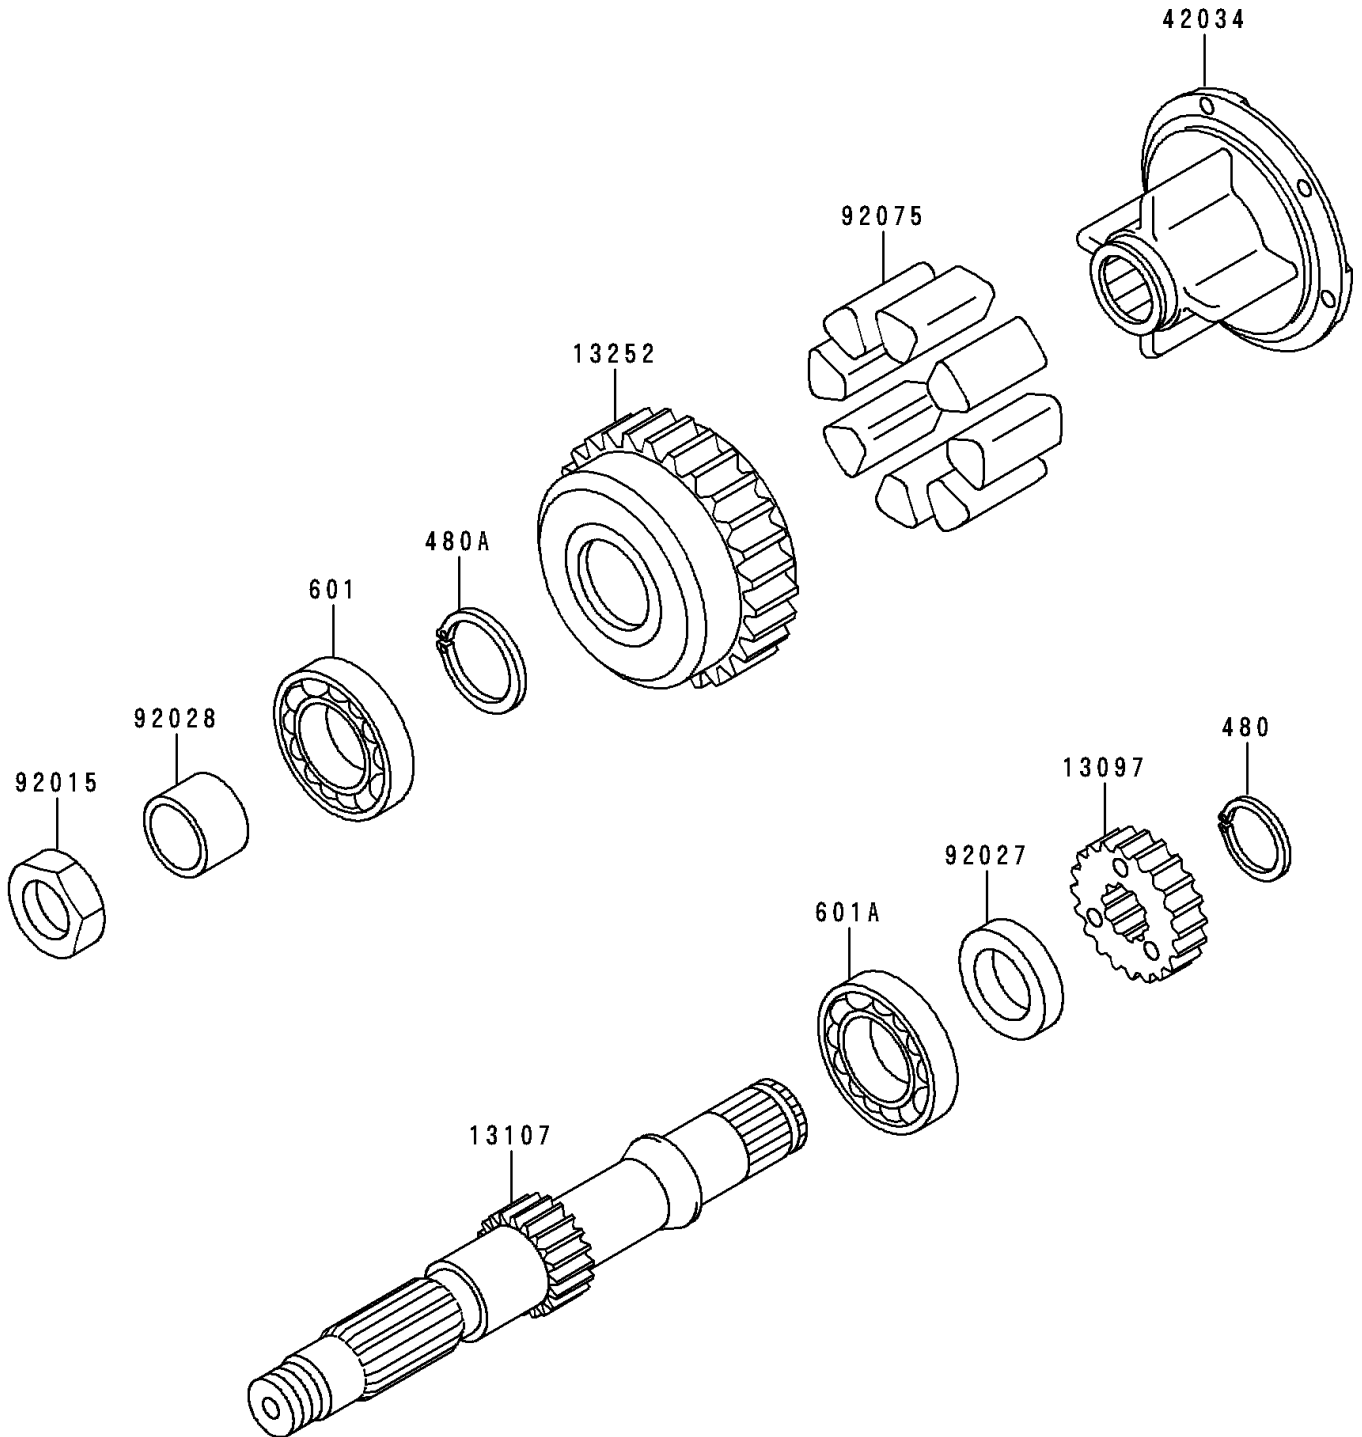

2000 ZR-7

PARTS DIAGRAM

Secondary Shaft

E1322

2000 ZR-7

PARTS LIST

Secondary Shaft

Kawasaki

Let the Good Times Roll®

ITEM NAME

PART NUMBER

QUANTITY
